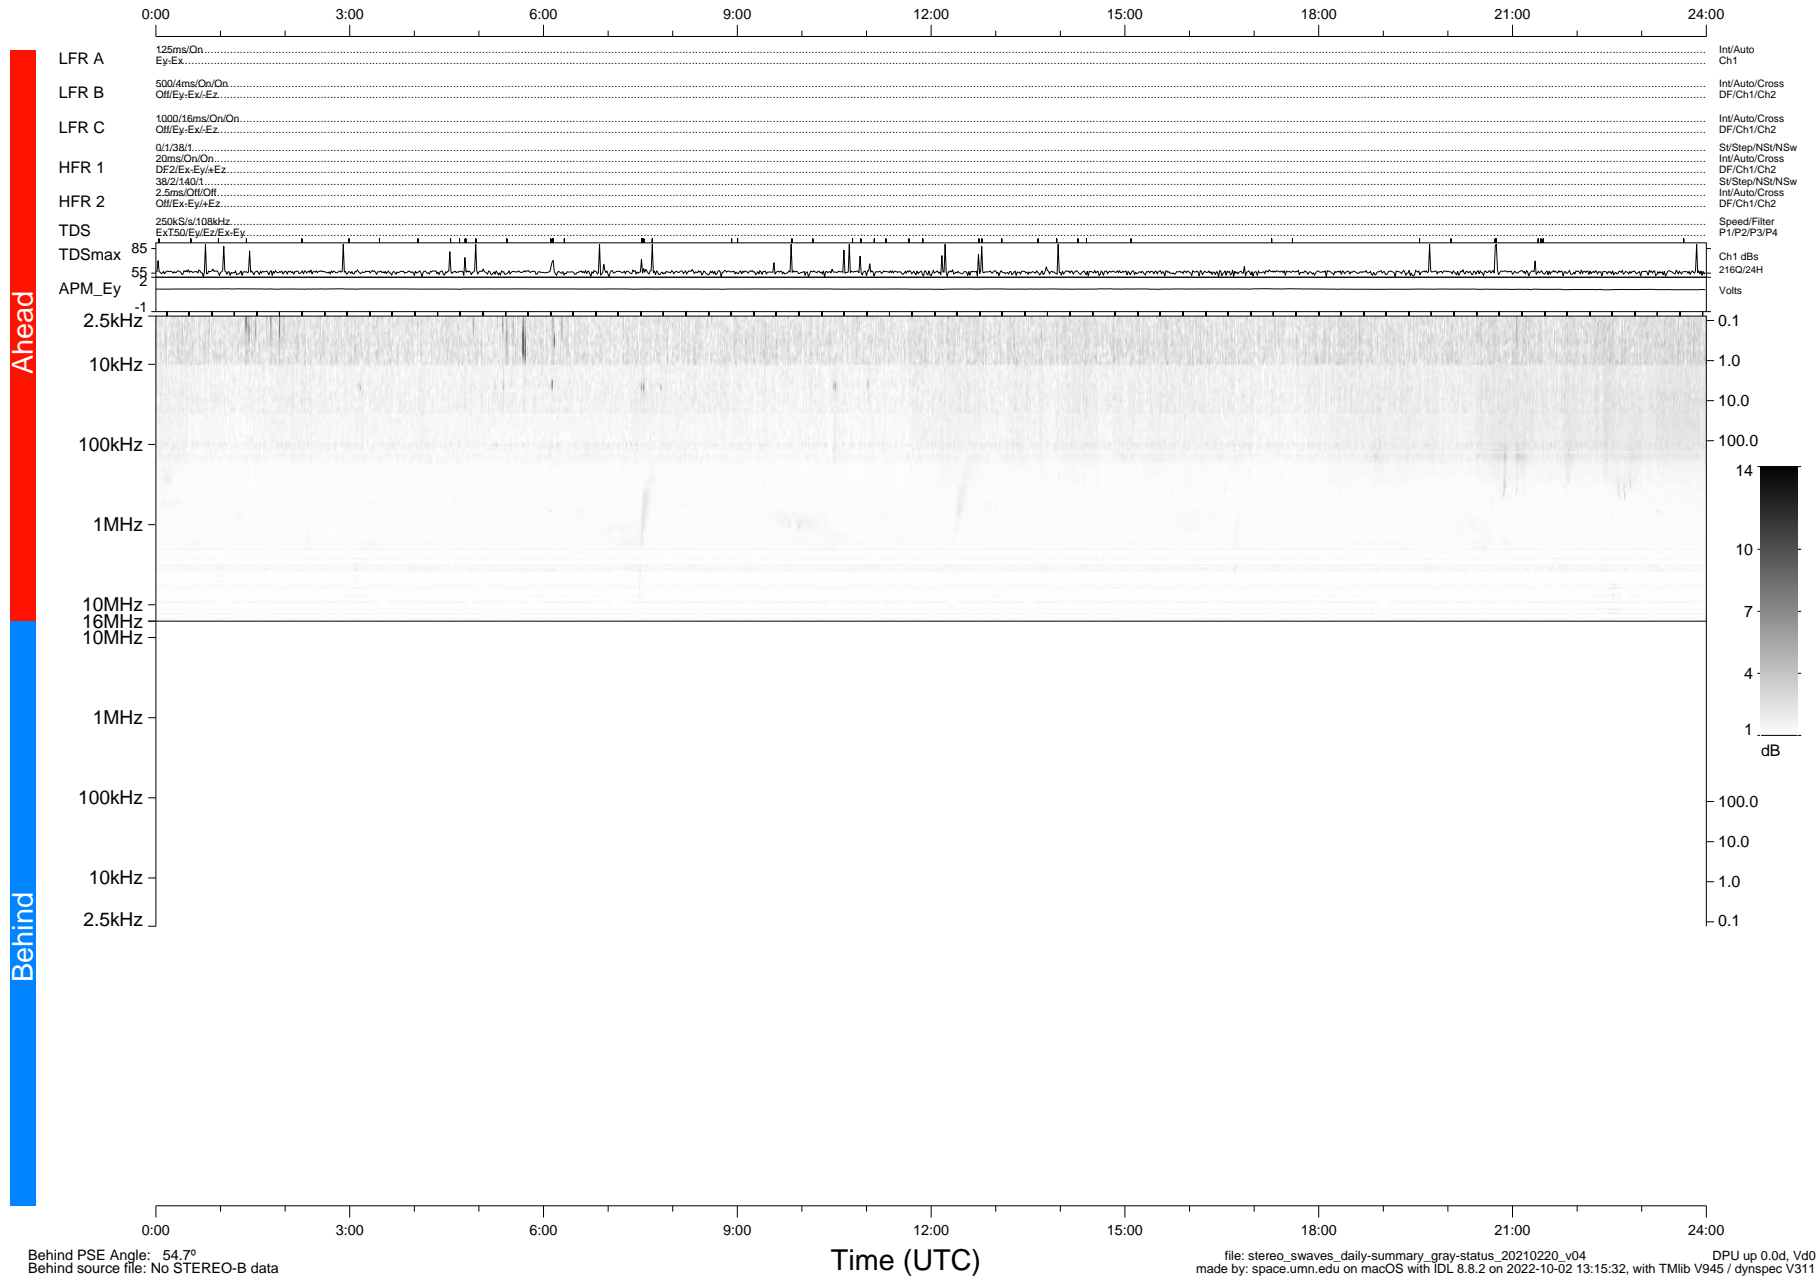

STEREO/WAVES Daily Summary - 20-Feb-2021 (DOY 051)

Ahead source file: swaves_ahead_2021_051_1_05.fin (Recovery: 100.0% HK, 86% Pkts)
 Ahead PSE Angle: -55.8°

DPU up 2054.9d, V412d32

Behind PSE Angle: 54.7°
 Behind source file: No STEREO-B data

file: stereo_swaves_daily-summary_gray-status_20210220_v04
 made by: space.umn.edu on macOS with IDL 8.8.2 on 2022-10-02 13:15:32, with Tlib V945 / dynspec V311
 DPU up 0.0d, Vd0