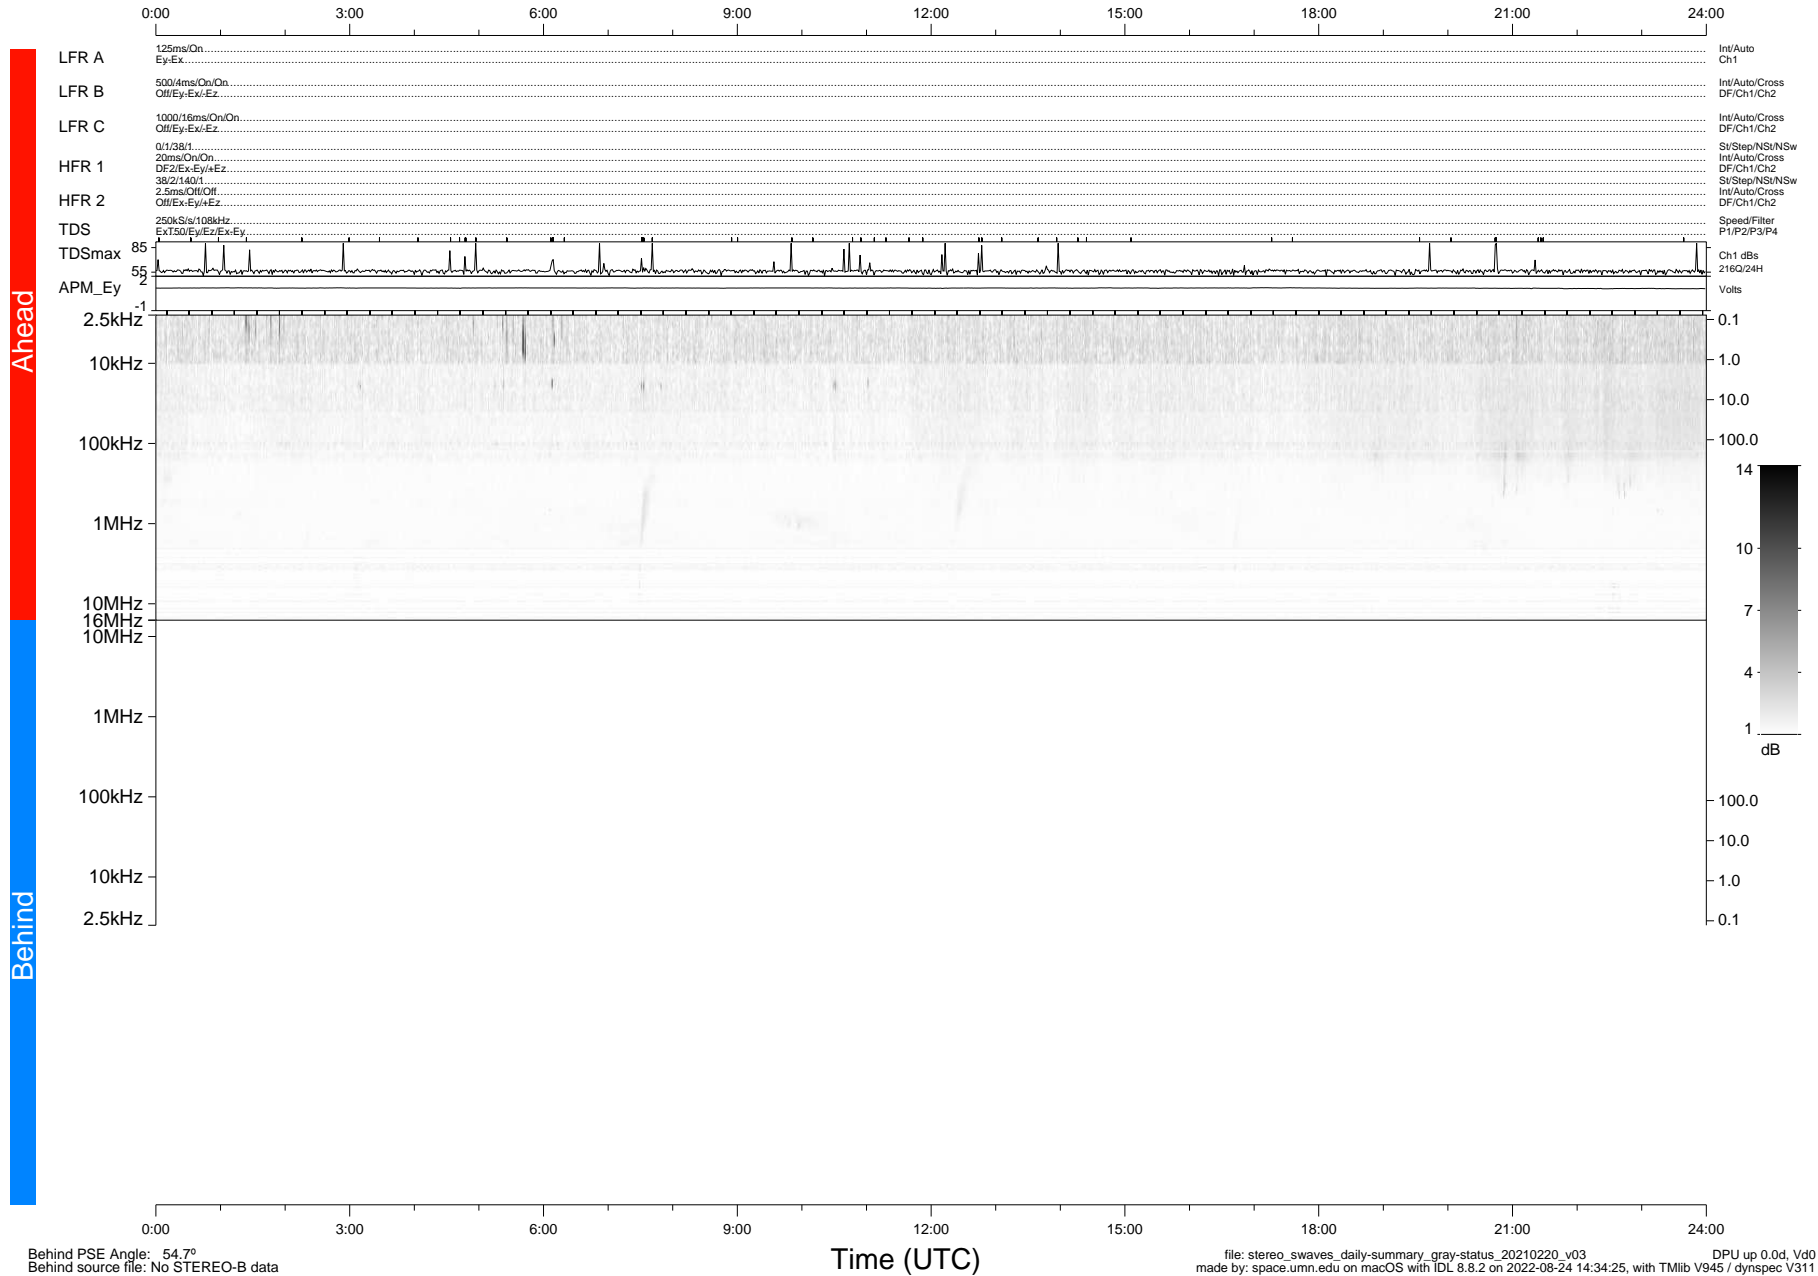

STEREO/WAVES Daily Summary - 20-Feb-2021 (DOY 051)

Ahead source file: swaves_ahead_2021_051_1_05.fin (Recovery: 100.0% HK, 86% Pkts)
 Ahead PSE Angle: -55.8°

DPU up 2054.9d, V412d32

Behind PSE Angle: 54.7°
 Behind source file: No STEREO-B data

file: stereo_swaves_daily-summary_gray-status_20210220_v03
 made by: space.umn.edu on macOS with IDL 8.8.2 on 2022-08-24 14:34:25, with Tlib V945 / dynspec V311
 DPU up 0.0d, Vd0