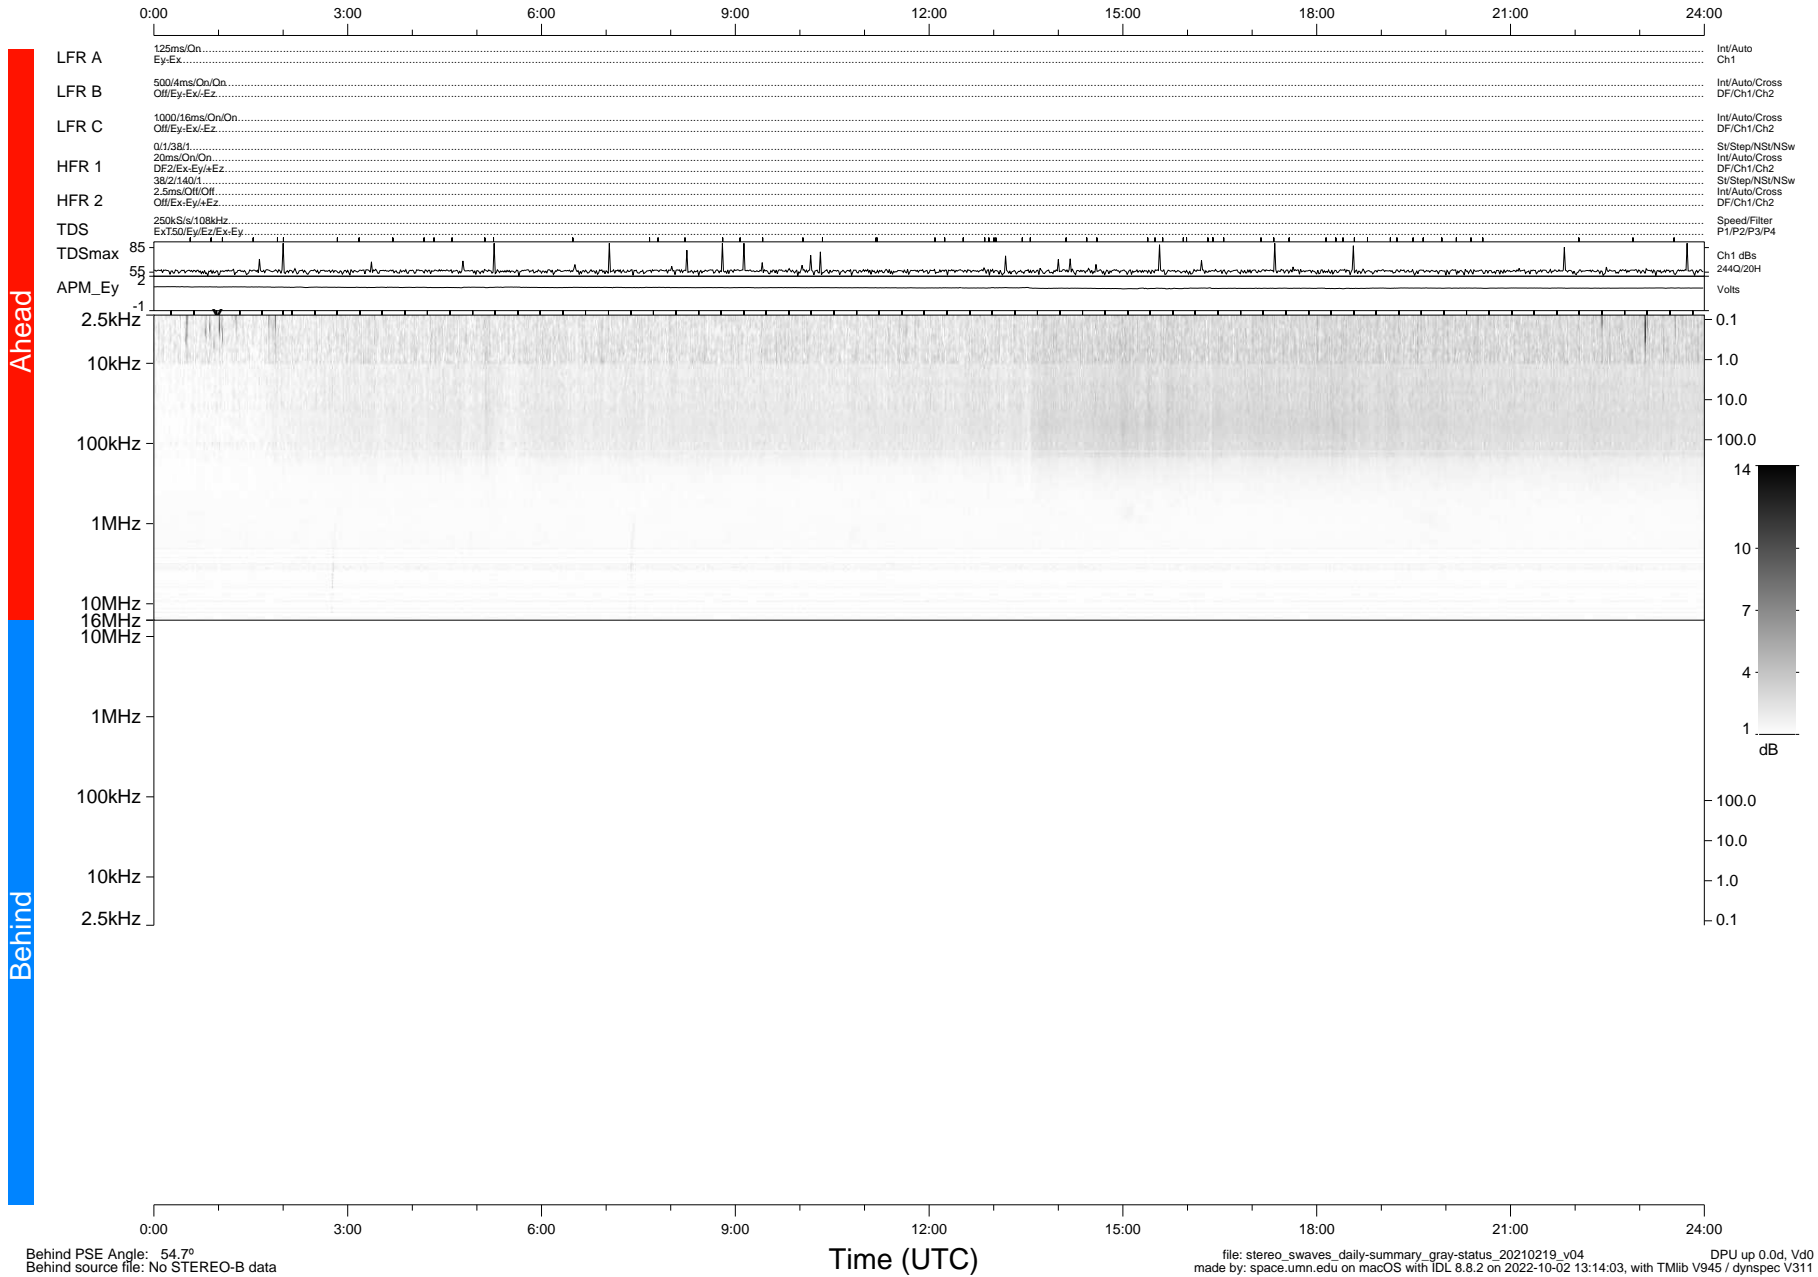

STEREO/WAVES Daily Summary - 19-Feb-2021 (DOY 050)

Ahead source file: swaves_ahead_2021_050_1_05.fin (Recovery: 100.0% HK, 89% Pkts)
Ahead PSE Angle: -55.9°

DPU up 2053.9d, V412d32

Behind PSE Angle: 54.7°
Behind source file: No STEREO-B data

Time (UTC)