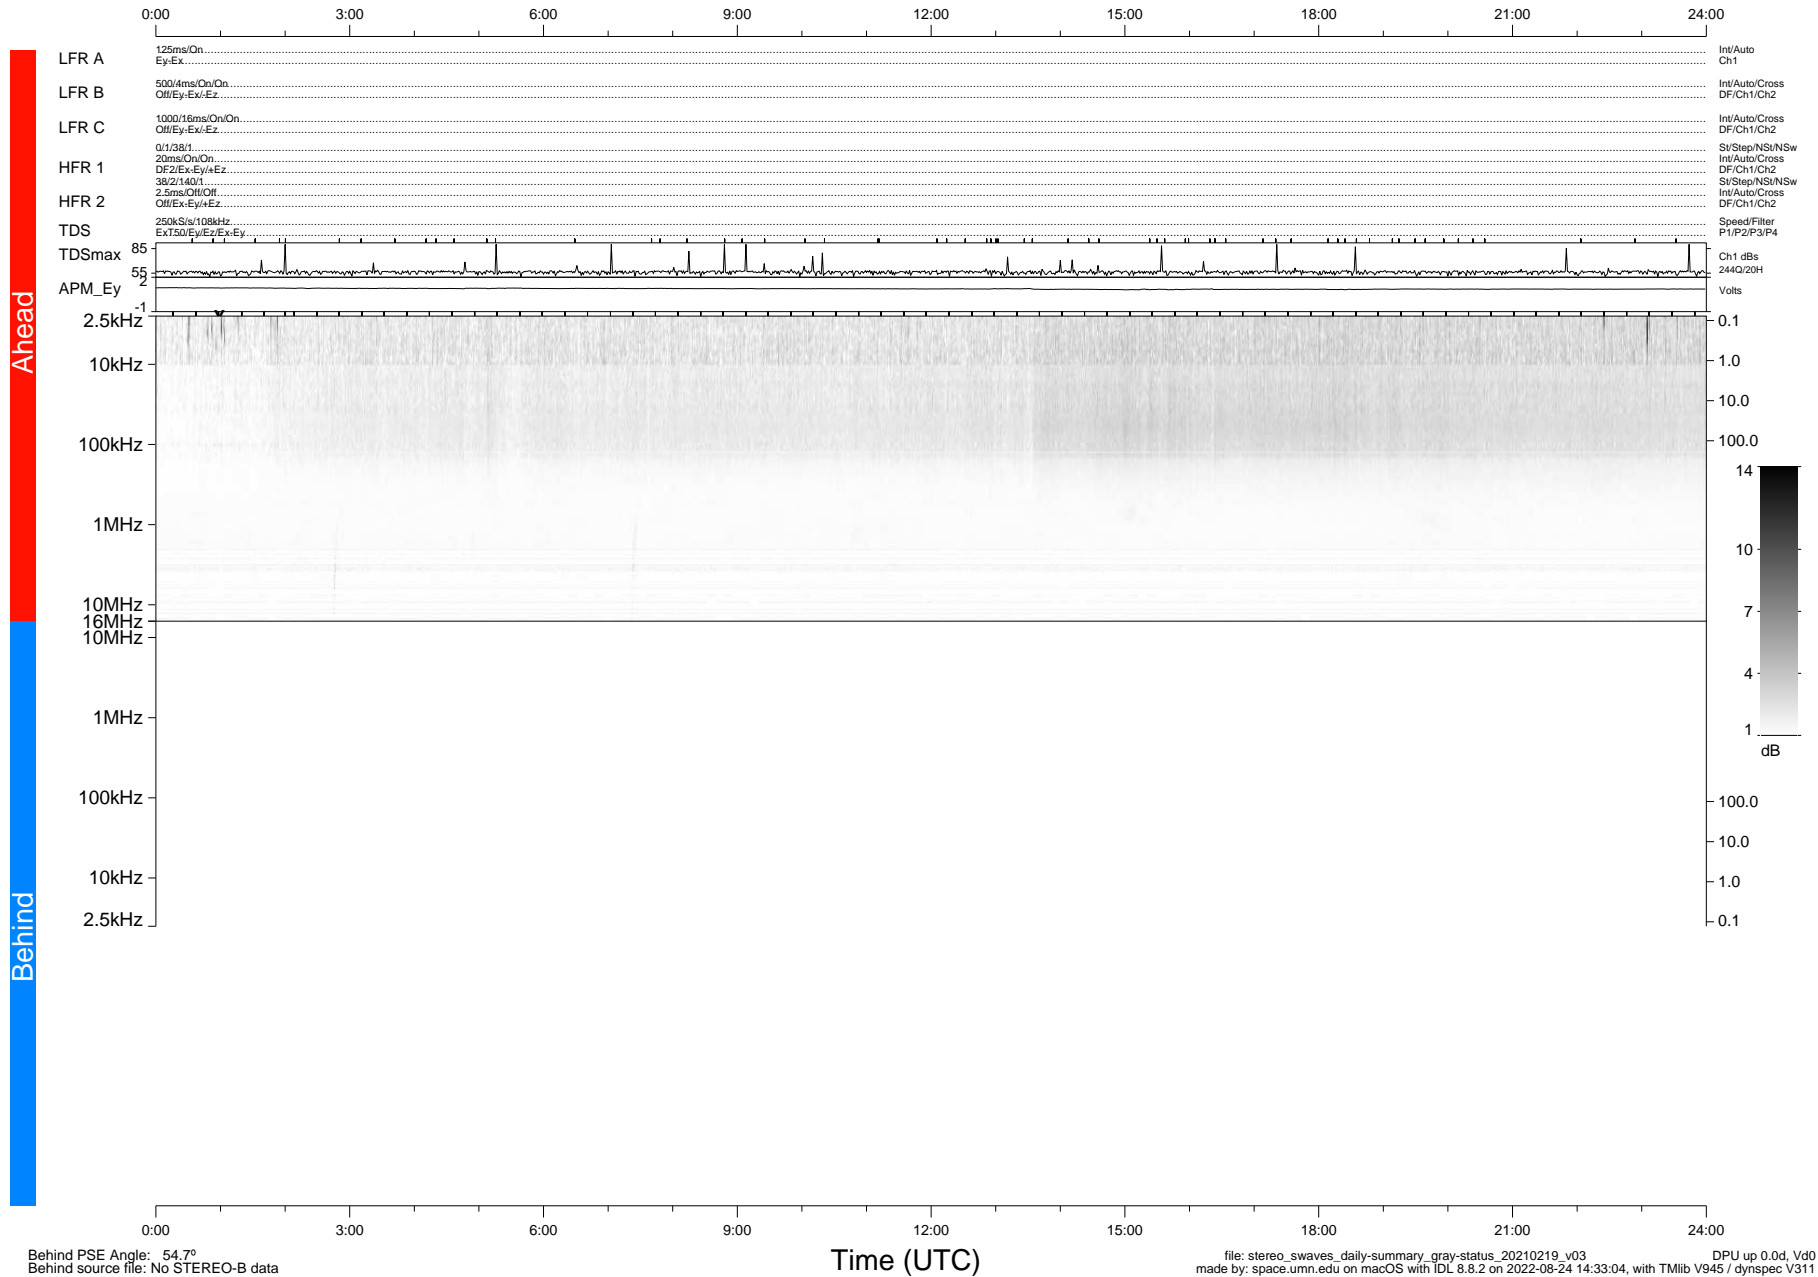

STEREO/WAVES Daily Summary - 19-Feb-2021 (DOY 050)

Ahead source file: swaves_ahead_2021_050_1_05.fin (Recovery: 100.0% HK, 89% Pkts)
 Ahead PSE Angle: -55.9°

DPU up 2053.9d, V412d32

Behind PSE Angle: 54.7°
 Behind source file: No STEREO-B data

file: stereo_swaves_daily-summary_gray-status_20210219_v03
 made by: space.umn.edu on macOS with IDL 8.8.2 on 2022-08-24 14:33:04, with TLib V945 / dynspec V311
 DPU up 0.0d, Vd0