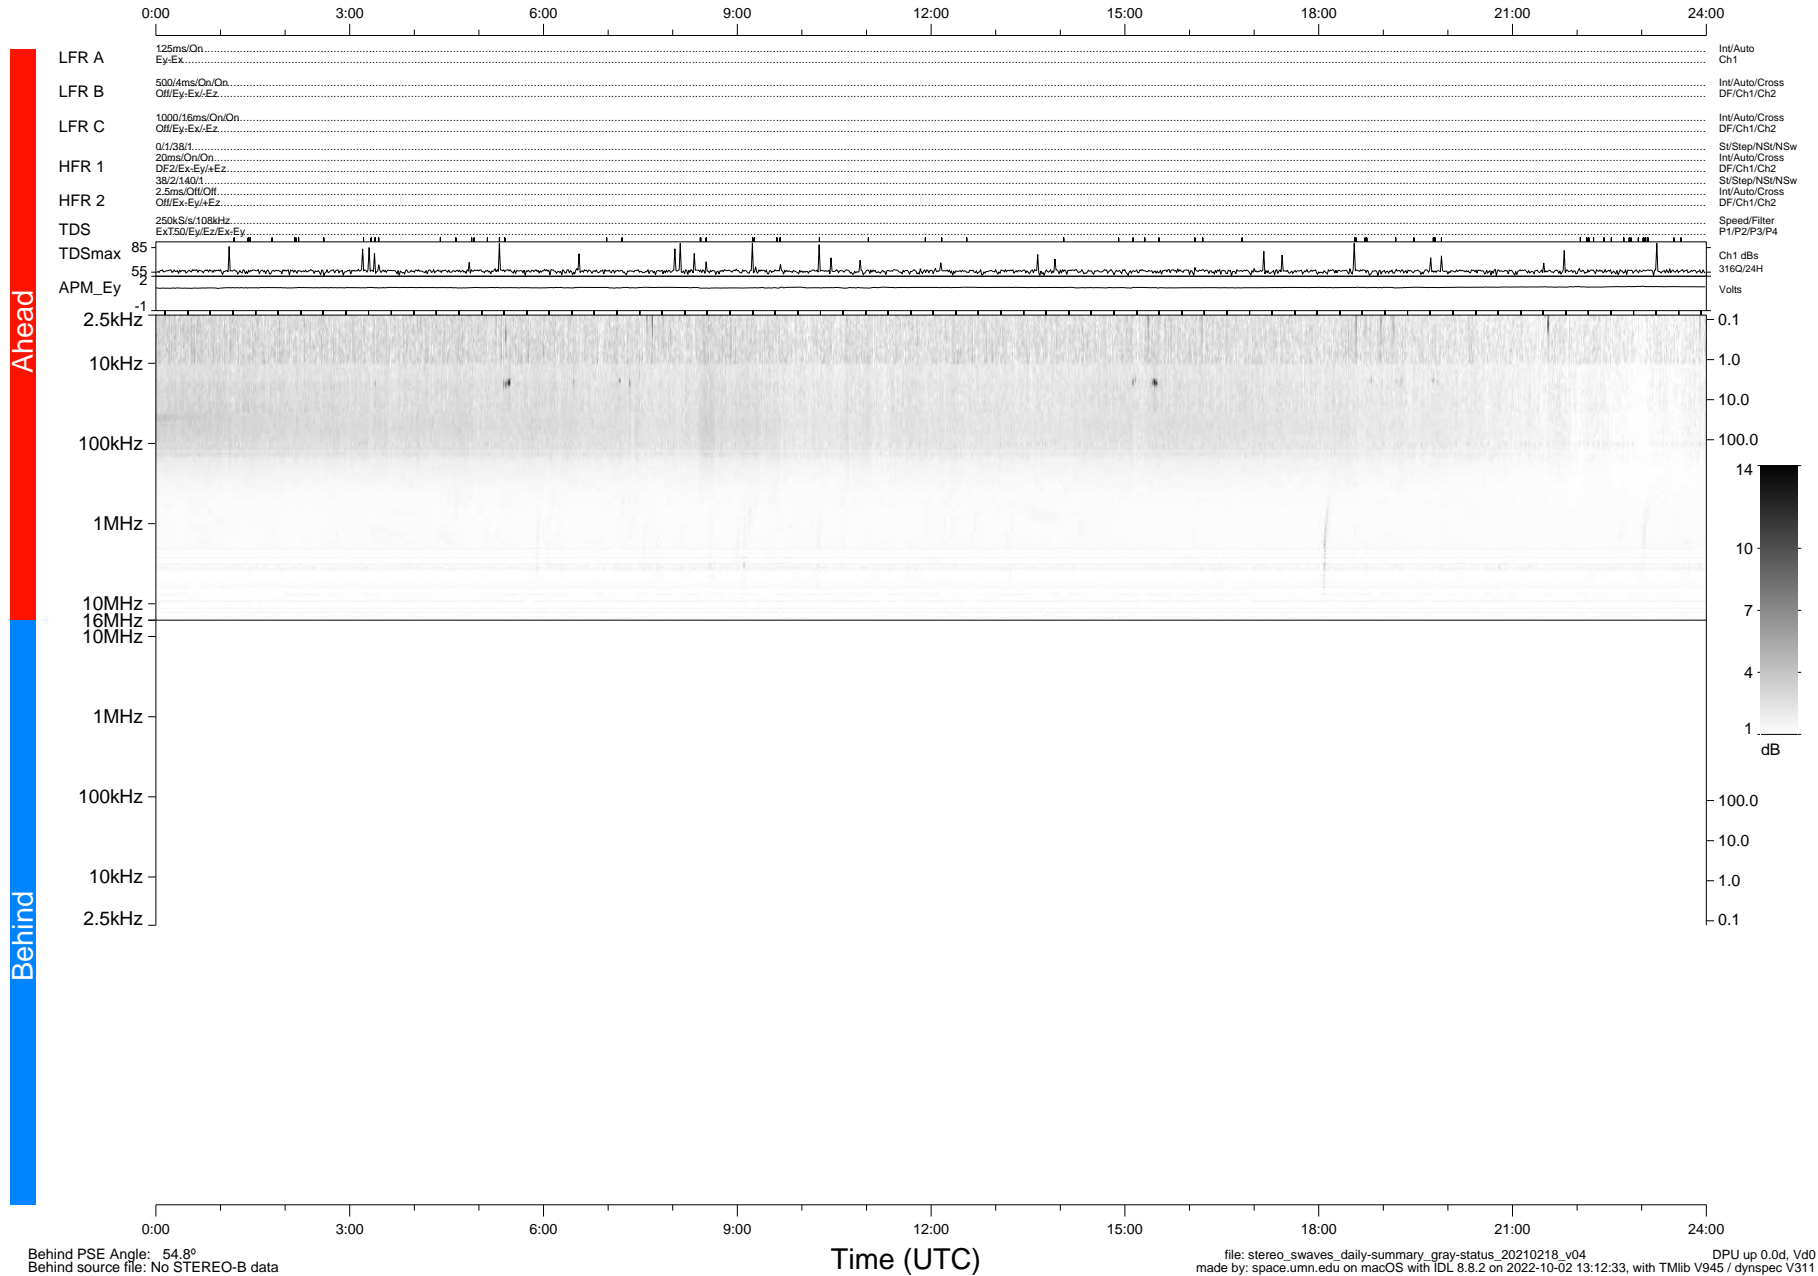

STEREO/WAVES Daily Summary - 18-Feb-2021 (DOY 049)

Ahead source file: swaves_ahead_2021_049_1_05.fin (Recovery: 100.0% HK, 101% Pkts)
 Ahead PSE Angle: -55.9°

DPU up 2052.9d, V412d32

Behind PSE Angle: 54.8°
 Behind source file: No STEREO-B data

file: stereo_swaves_daily-summary_gray-status_20210218_v04
 made by: space.umn.edu on macOS with IDL 8.8.2 on 2022-10-02 13:12:33, with TLib V945 / dynspec V311
 DPU up 0.0d, Vd0