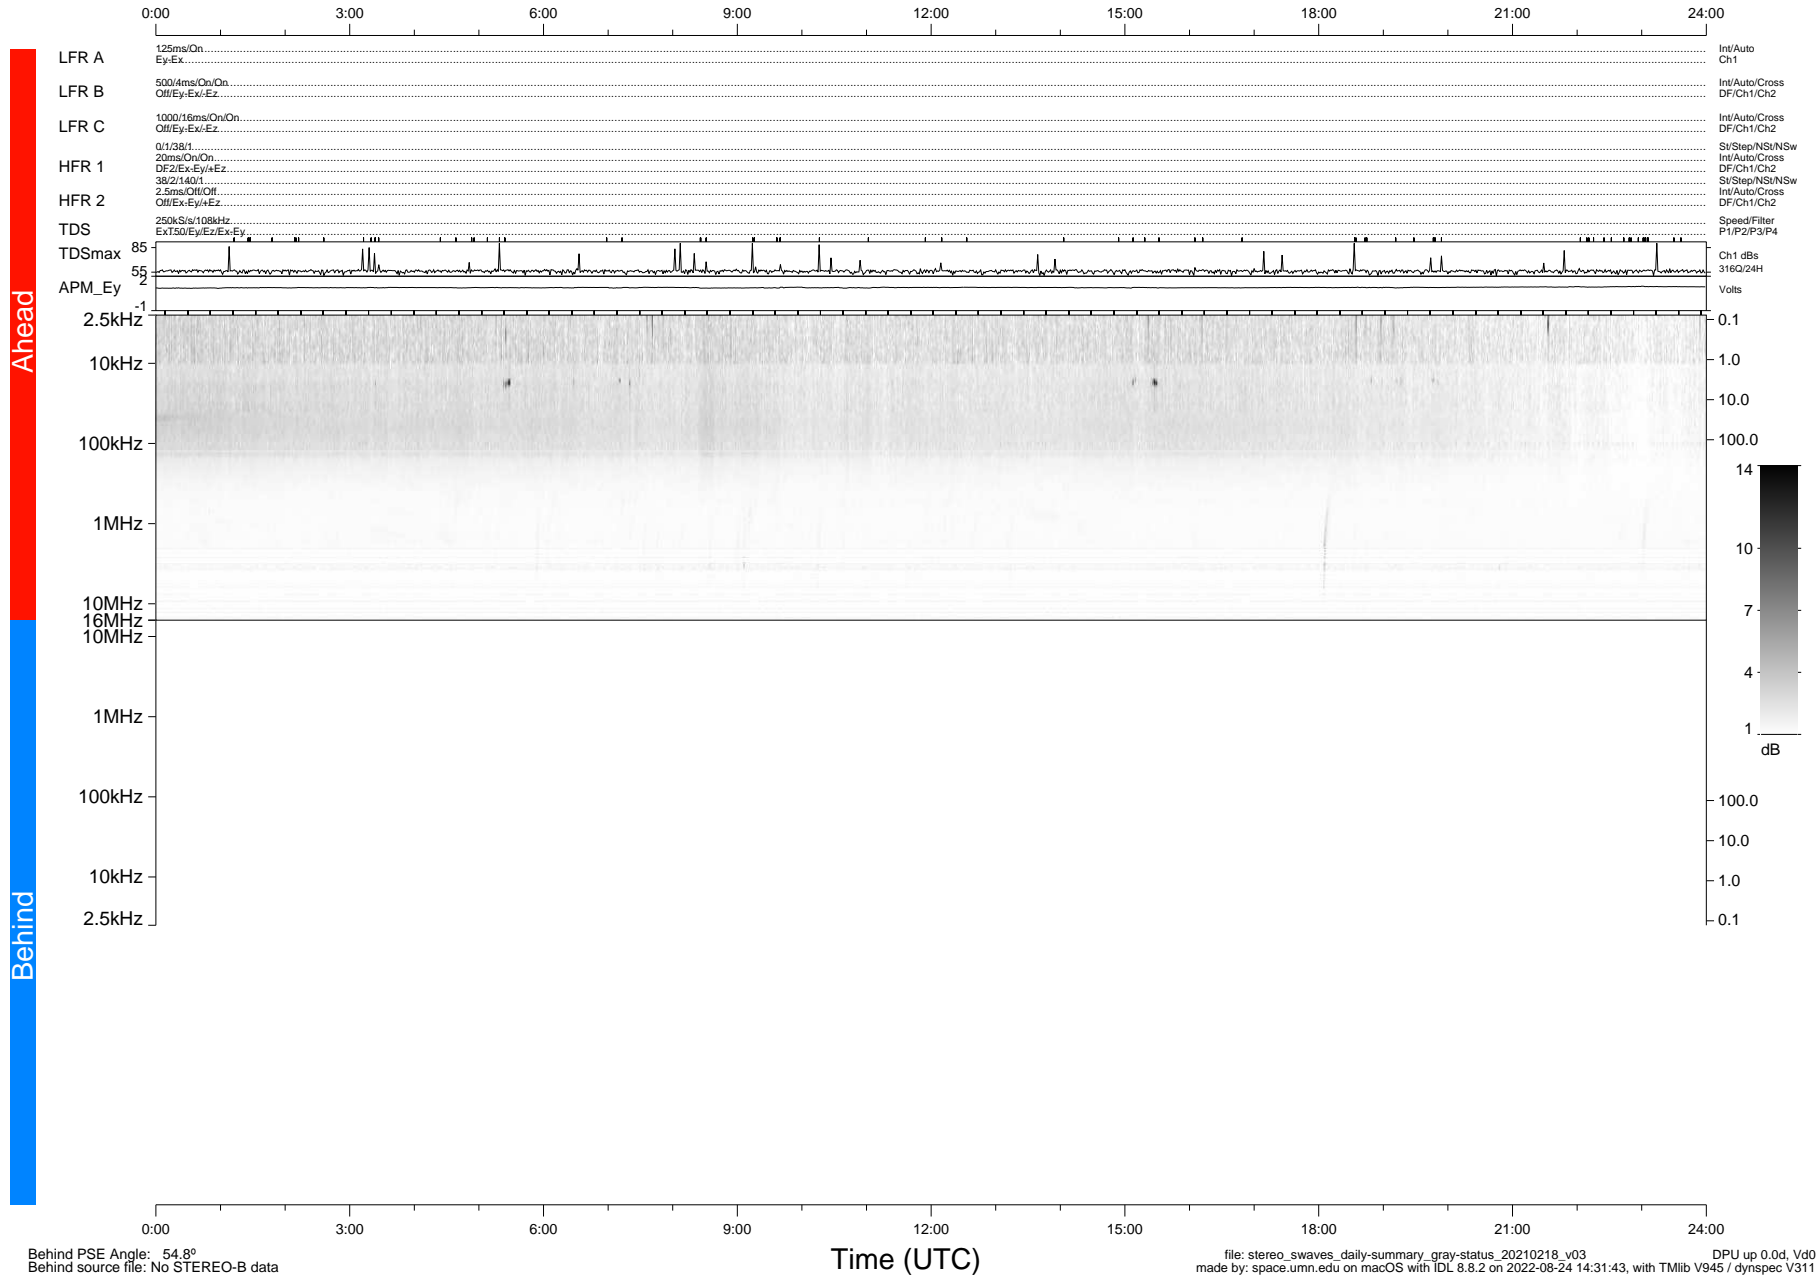

STEREO/WAVES Daily Summary - 18-Feb-2021 (DOY 049)

Ahead source file: swaves_ahead_2021_049_1_05.fin (Recovery: 100.0% HK, 101% Pkts)
 Ahead PSE Angle: -55.9°

DPU up 2052.9d, V412d32

Behind PSE Angle: 54.8°
 Behind source file: No STEREO-B data

file: stereo_swaves_daily-summary_gray-status_20210218_v03
 made by: space.umn.edu on macOS with IDL 8.8.2 on 2022-08-24 14:31:43, with TLib V945 / dynspec V311
 DPU up 0.0d, Vd0