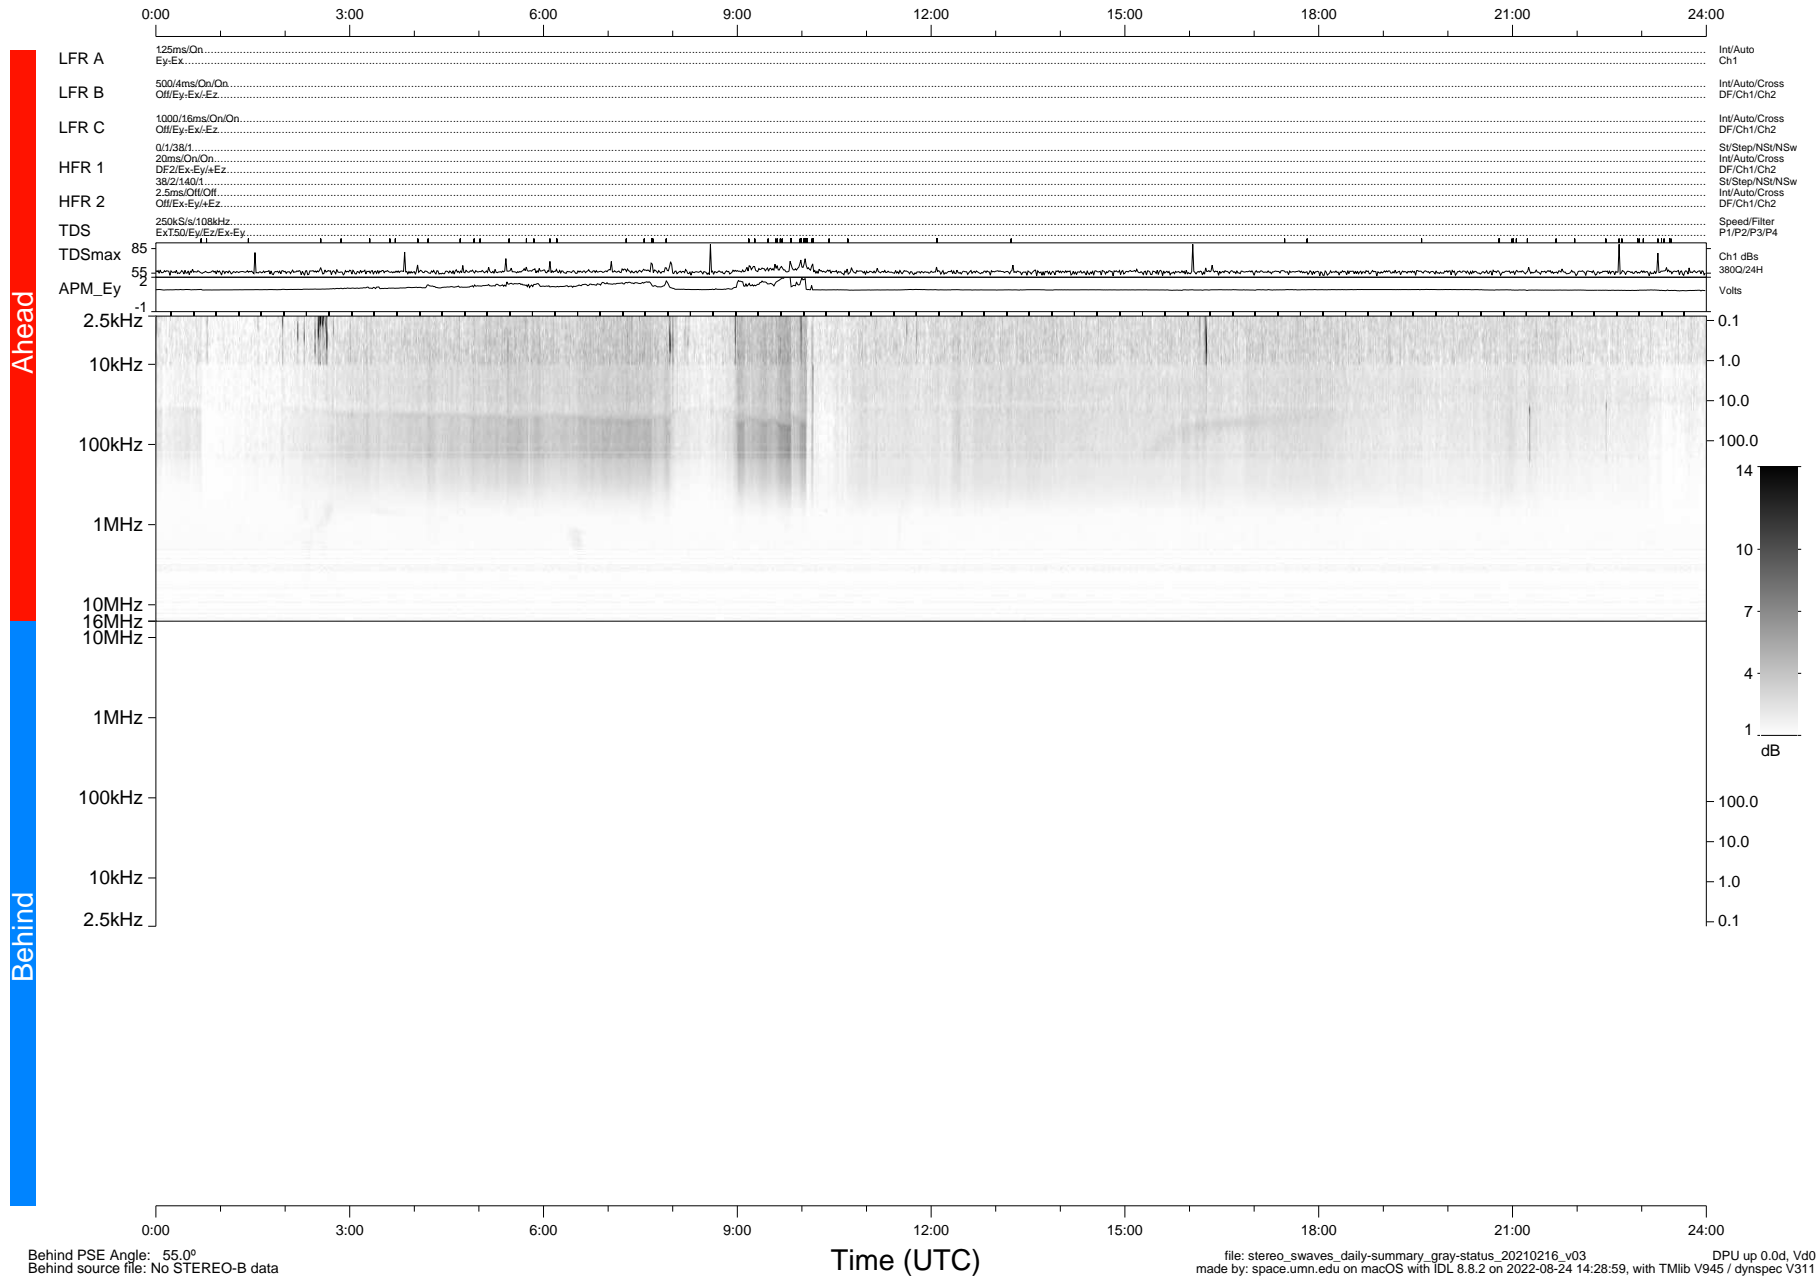

STEREO/WAVES Daily Summary - 16-Feb-2021 (DOY 047)

Ahead source file: swaves_ahead_2021_047_1_05.fin (Recovery: 100.0% HK, 110% Pkts)
 Ahead PSE Angle: -55.9°

DPU up 2050.9d, V412d32

Behind PSE Angle: 55.0°
 Behind source file: No STEREO-B data

Time (UTC)

file: stereo_swaves_daily-summary_gray-status_20210216_v03
 made by: space.umn.edu on macOS with IDL 8.8.2 on 2022-08-24 14:28:59, with TLib V945 / dynspec V311
 DPU up 0.0d, V40