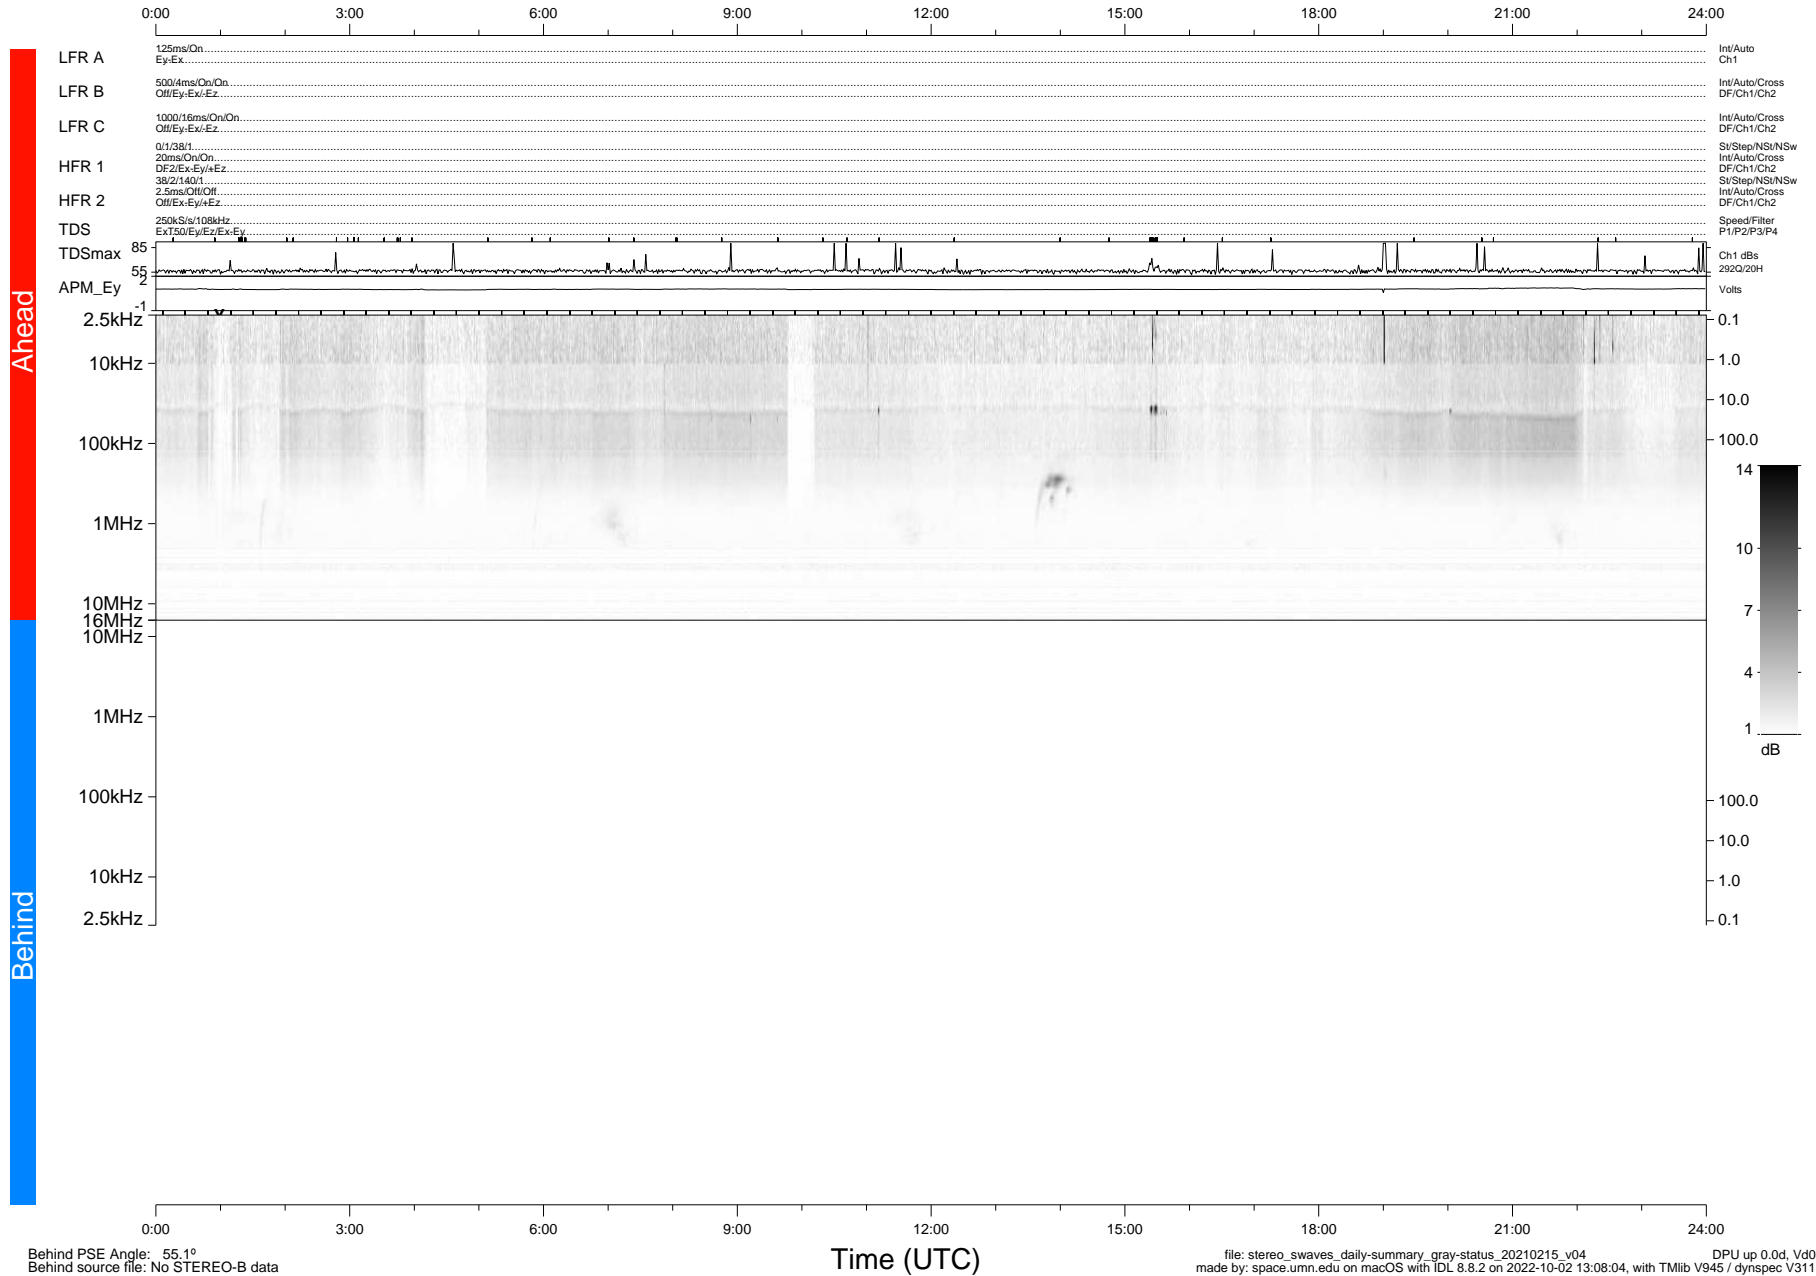

STEREO/WAVES Daily Summary - 15-Feb-2021 (DOY 046)

Ahead source file: swaves_ahead_2021_046_1_05.fin (Recovery: 100.0% HK, 97% Pkts)
 Ahead PSE Angle: -55.9°

DPU up 2049.9d, V412d32

Behind PSE Angle: 55.1°
 Behind source file: No STEREO-B data

file: stereo_swaves_daily-summary_gray-status_20210215_v04
 made by: space.umn.edu on macOS with IDL 8.8.2 on 2022-10-02 13:08:04, with TLib V945 / dynspec V311
 DPU up 0.0d, Vd0