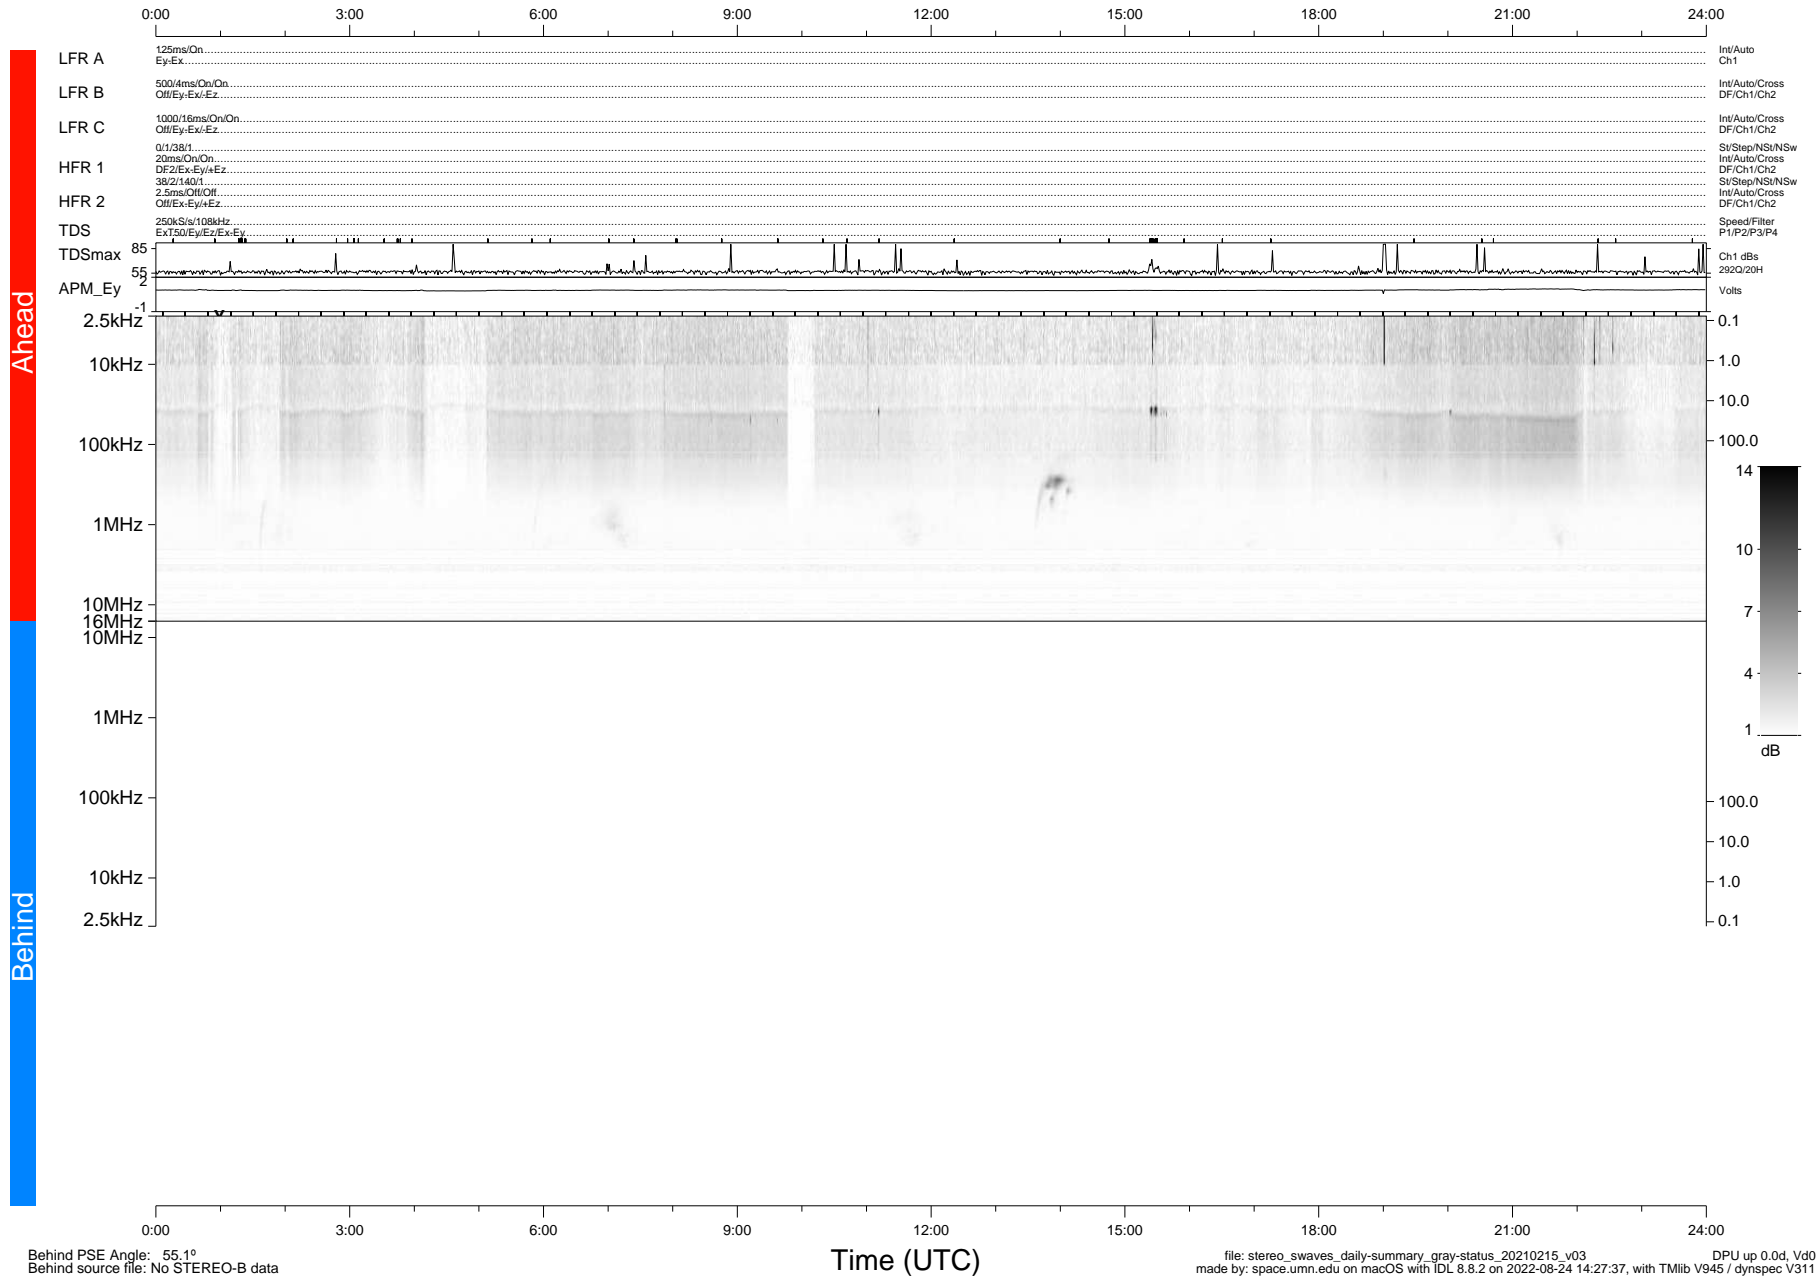

STEREO/WAVES Daily Summary - 15-Feb-2021 (DOY 046)

Ahead source file: swaves_ahead_2021_046_1_05.fin (Recovery: 100.0% HK, 97% Pkts)
 Ahead PSE Angle: -55.9°

DPU up 2049.9d, V412d32

Behind PSE Angle: 55.1°
 Behind source file: No STEREO-B data

Time (UTC)

file: stereo_swaves_daily-summary_gray-status_20210215_v03
 made by: space.umn.edu on macOS with IDL 8.8.2 on 2022-08-24 14:27:37, with TLib V945 / dynspec V311
 DPU up 0.0d, Vd0