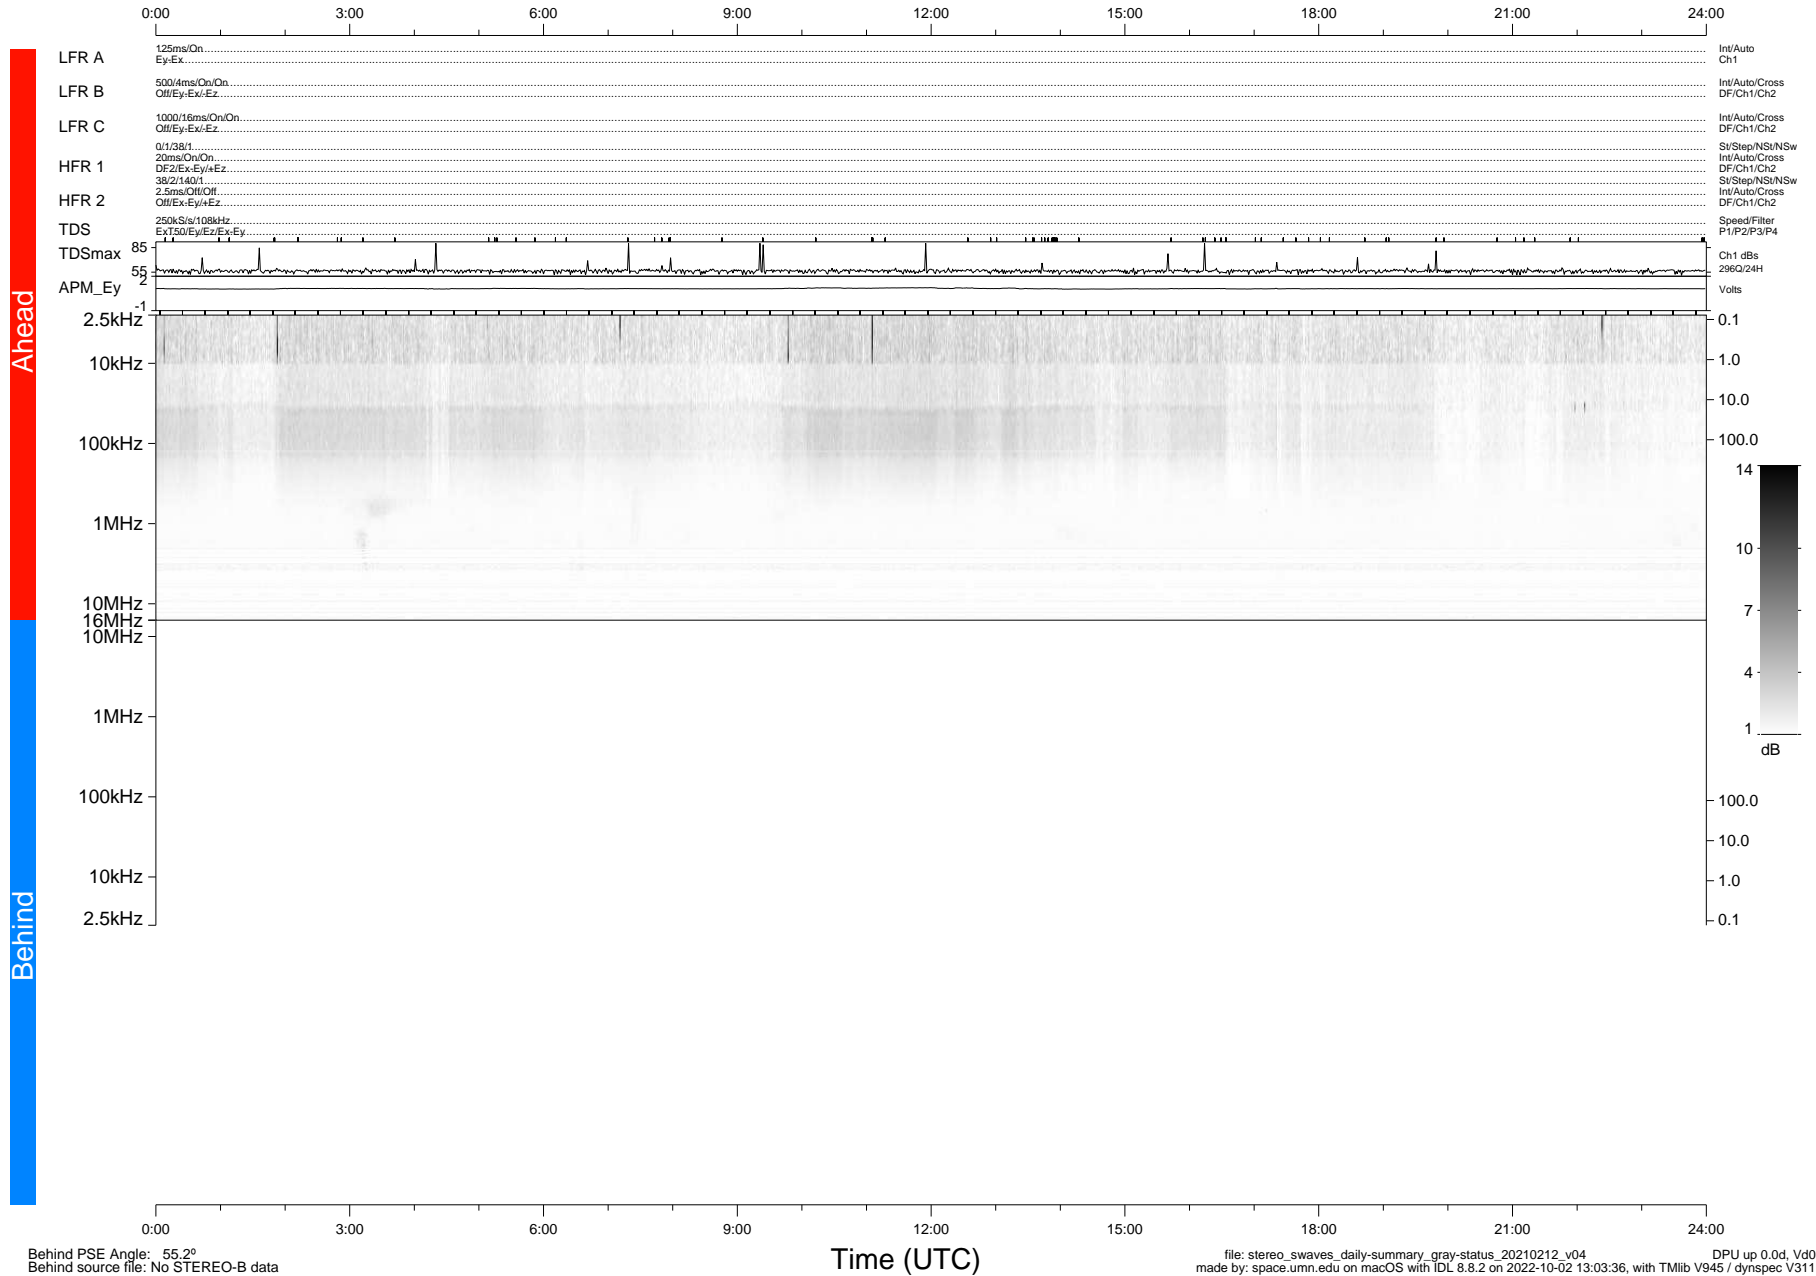

STEREO/WAVES Daily Summary - 12-Feb-2021 (DOY 043)

Ahead source file: swaves_ahead_2021_043_1_05.fin (Recovery: 100.0% HK, 98% Pkts)
 Ahead PSE Angle: -56.0°

DPU up 2046.9d, V412d32

Behind PSE Angle: 55.2°
 Behind source file: No STEREO-B data

file: stereo_swaves_daily-summary_gray-status_20210212_v04
 made by: space.umn.edu on macOS with IDL 8.8.2 on 2022-10-02 13:03:36, with Tlib V945 / dynspec V311
 DPU up 0.0d, Vd0