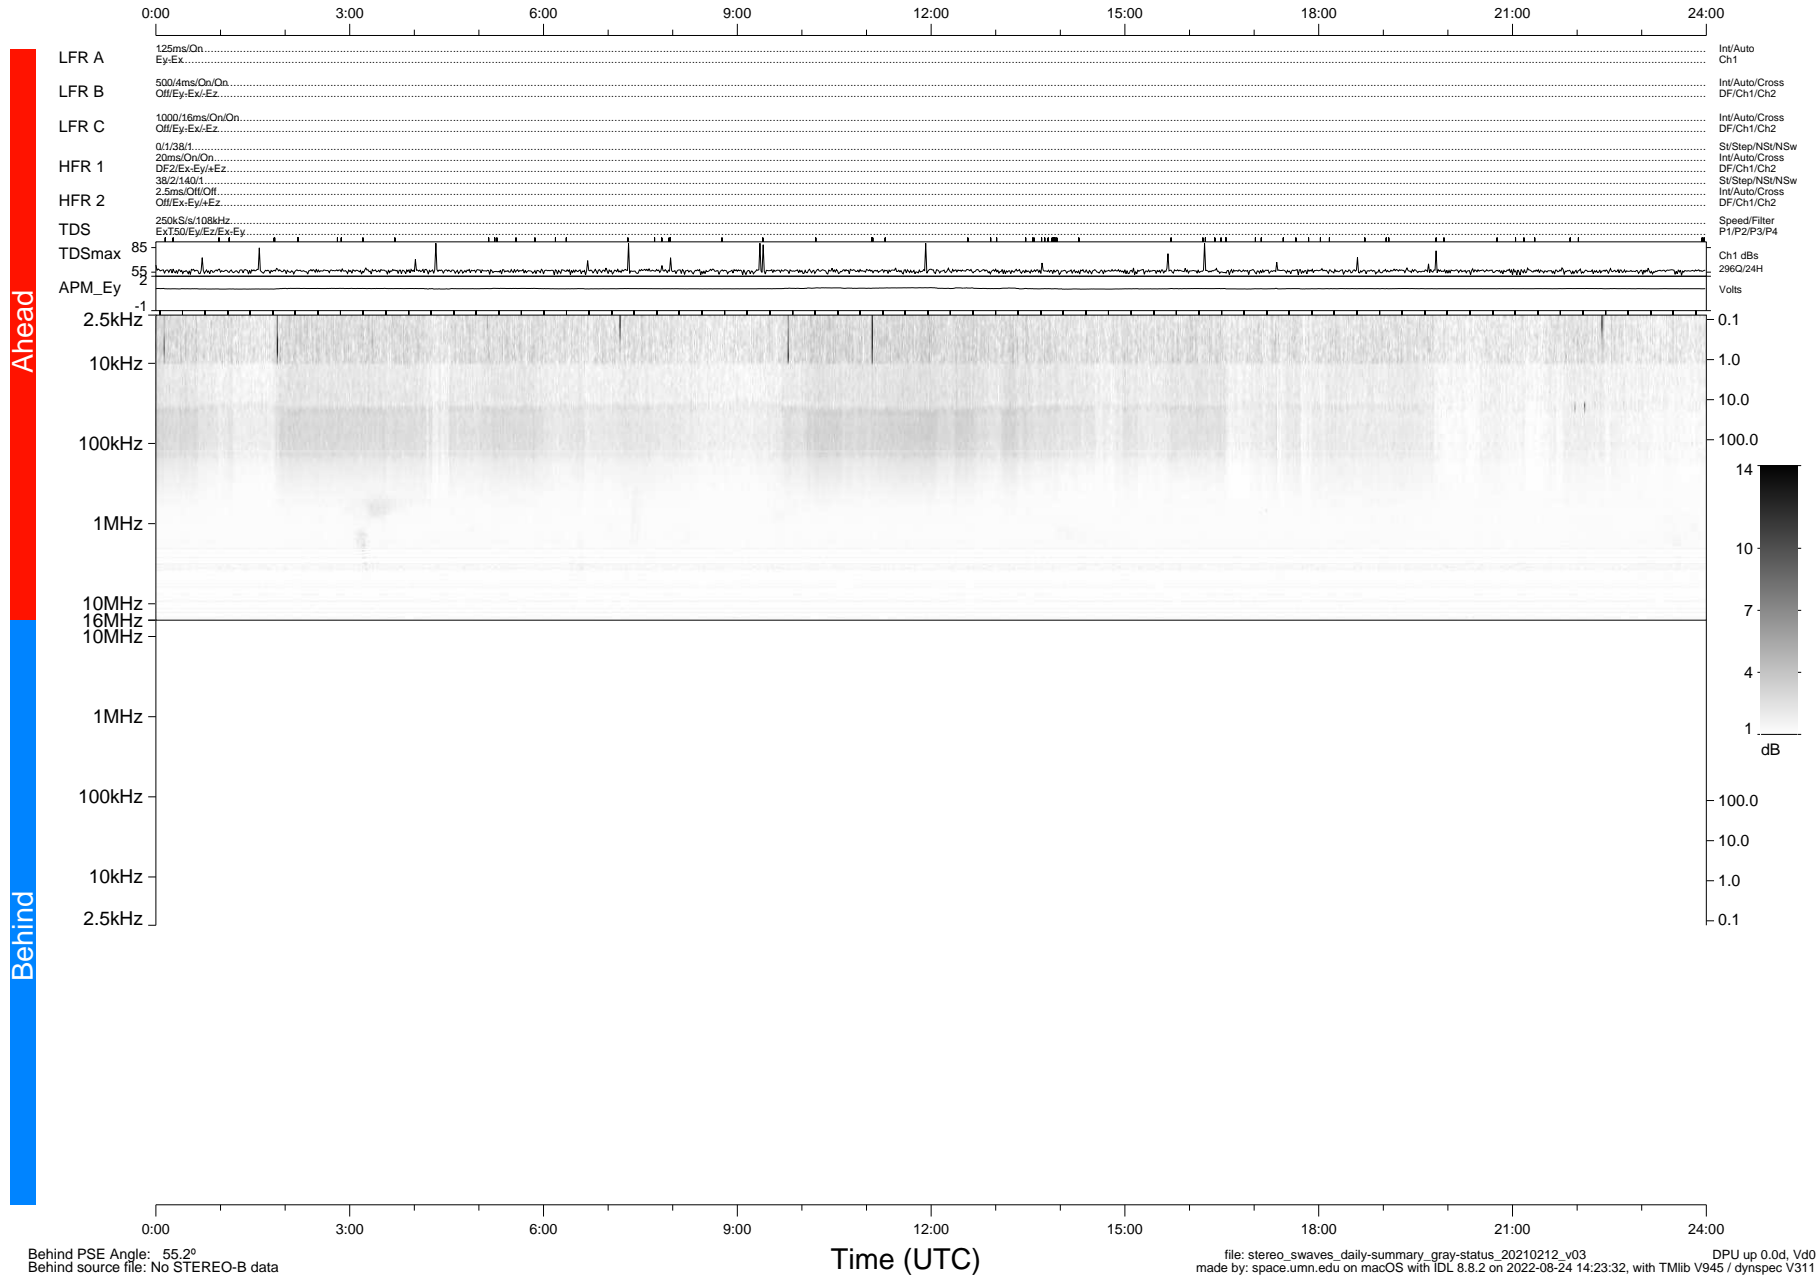

STEREO/WAVES Daily Summary - 12-Feb-2021 (DOY 043)

Ahead source file: swaves_ahead_2021_043_1_05.fin (Recovery: 100.0% HK, 98% Pkts)
 Ahead PSE Angle: -56.0°

DPU up 2046.9d, V412d32

Behind PSE Angle: 55.2°
 Behind source file: No STEREO-B data

file: stereo_swaves_daily-summary_gray-status_20210212_v03
 made by: space.umn.edu on macOS with IDL 8.8.2 on 2022-08-24 14:23:32, with TLib V945 / dynspec V311
 DPU up 0.0d, Vd0