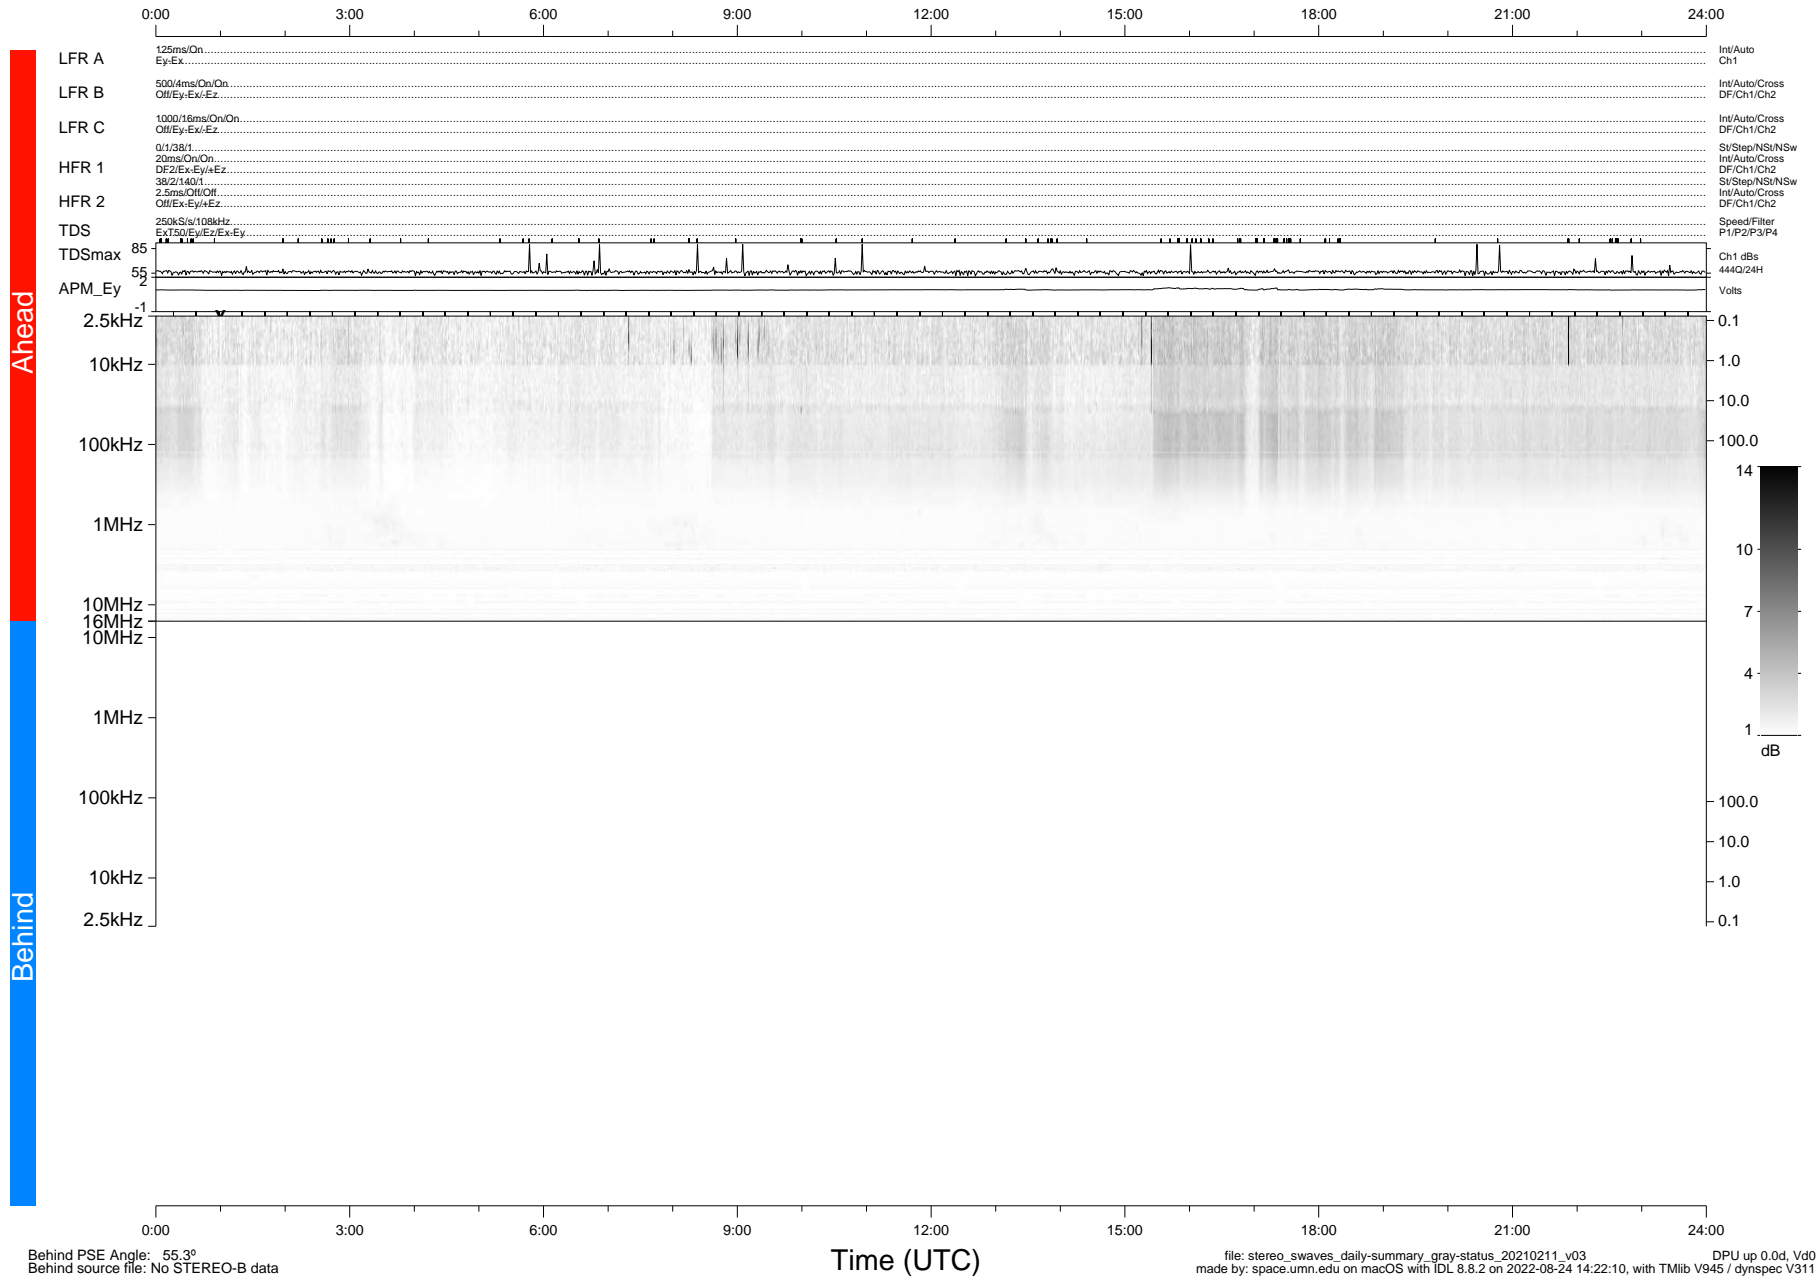

STEREO/WAVES Daily Summary - 11-Feb-2021 (DOY 042)

Ahead source file: swaves_ahead_2021_042_1_05.fin (Recovery: 100.0% HK, 120% Pkts)
 Ahead PSE Angle: -56.1°

DPU up 2045.9d, V412d32

Behind PSE Angle: 55.3°
 Behind source file: No STEREO-B data

Time (UTC)

file: stereo_swaves_daily-summary_gray-status_20210211_v03 DPU up 0.0d, Vd0
 made by: space.umn.edu on macOS with IDL 8.8.2 on 2022-08-24 14:22:10, with Tlib V945 / dynspec V311