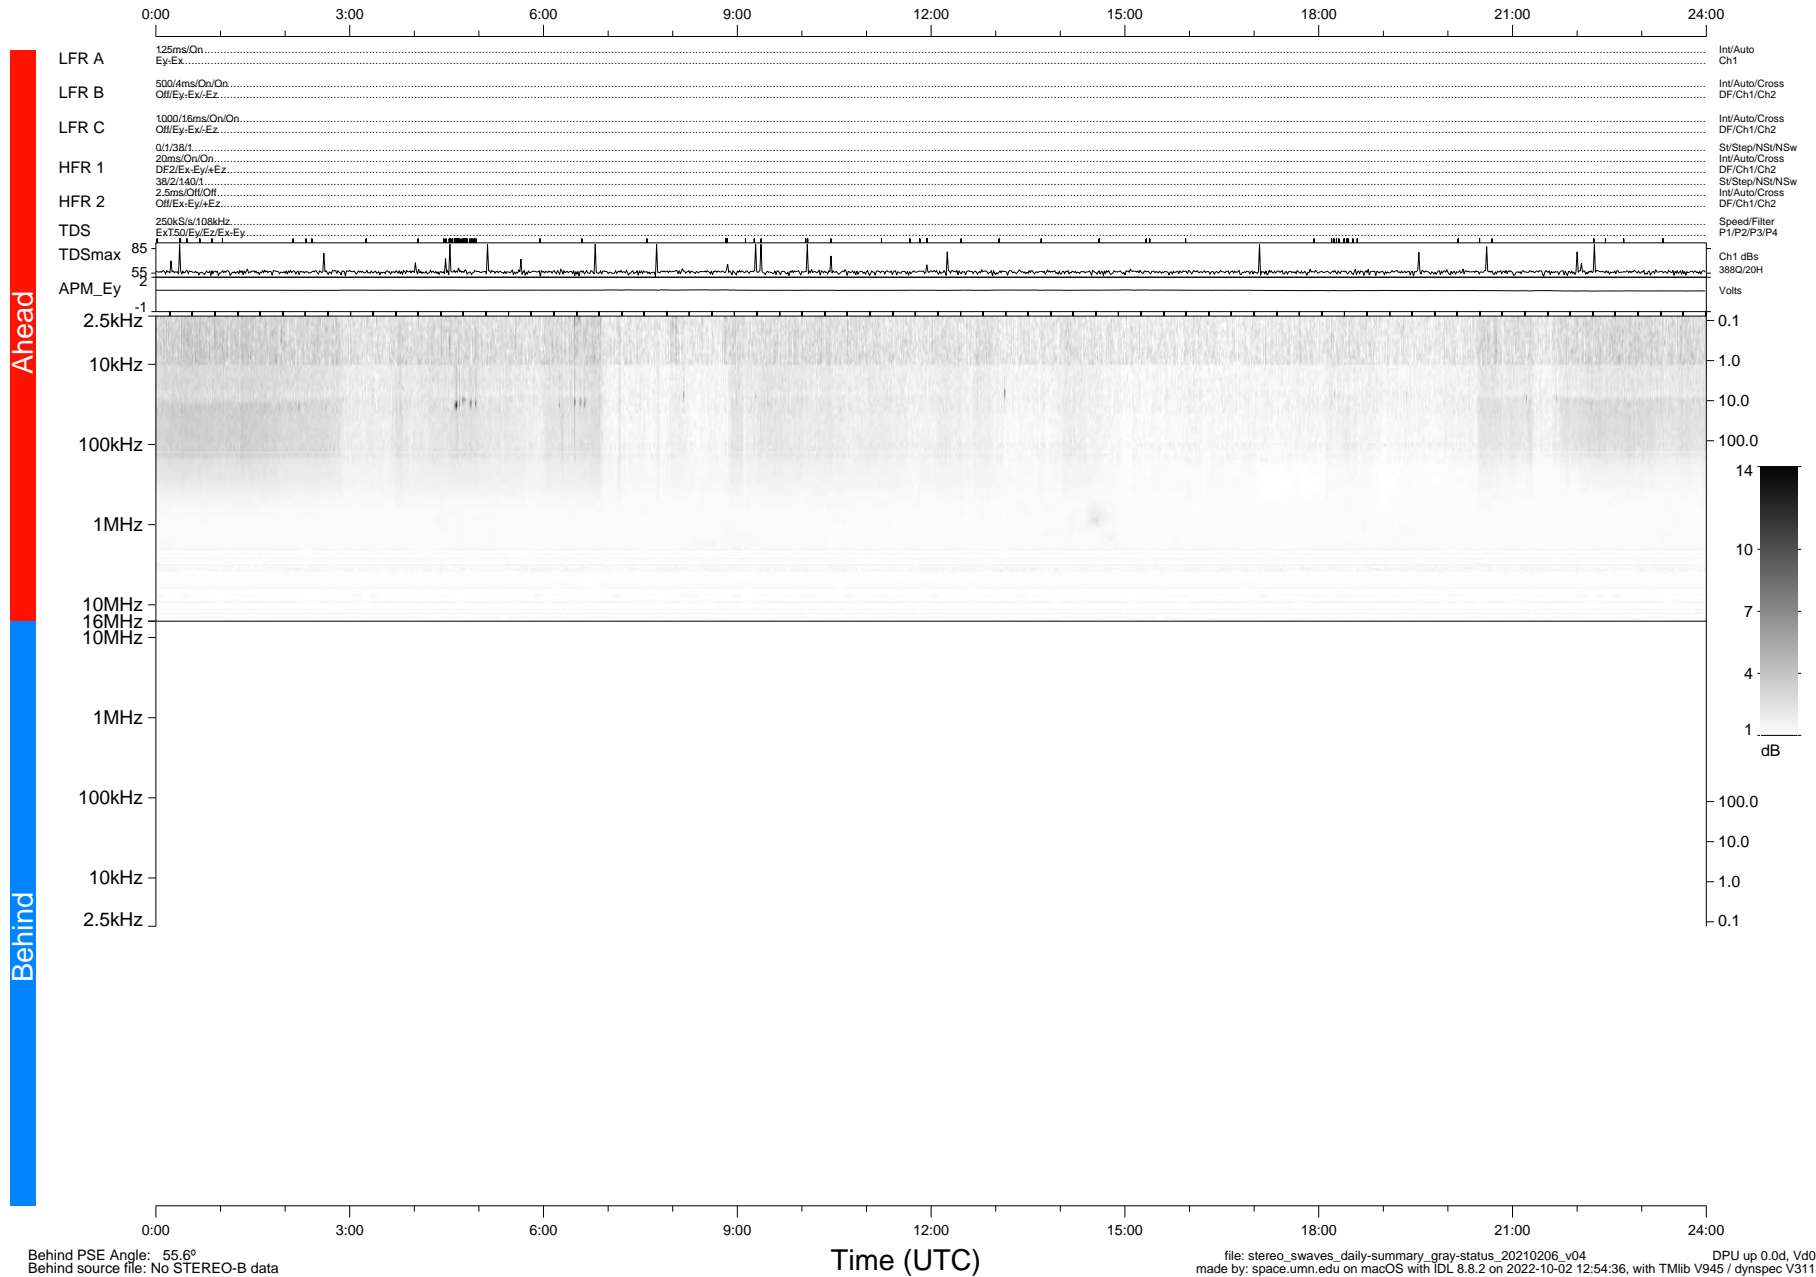

STEREO/WAVES Daily Summary - 06-Feb-2021 (DOY 037)

Ahead source file: swaves_ahead_2021_037_1_05.fin (Recovery: 100.0% HK, 111% Pkts)
 Ahead PSE Angle: -56.1°

DPU up 2040.9d, V412d32

Behind PSE Angle: 55.6°
 Behind source file: No STEREO-B data

file: stereo_swaves_daily-summary_gray-status_20210206_v04
 made by: space.umn.edu on macOS with IDL 8.8.2 on 2022-10-02 12:54:36, with Tlib V945 / dynspec V311
 DPU up 0.0d, Vd0