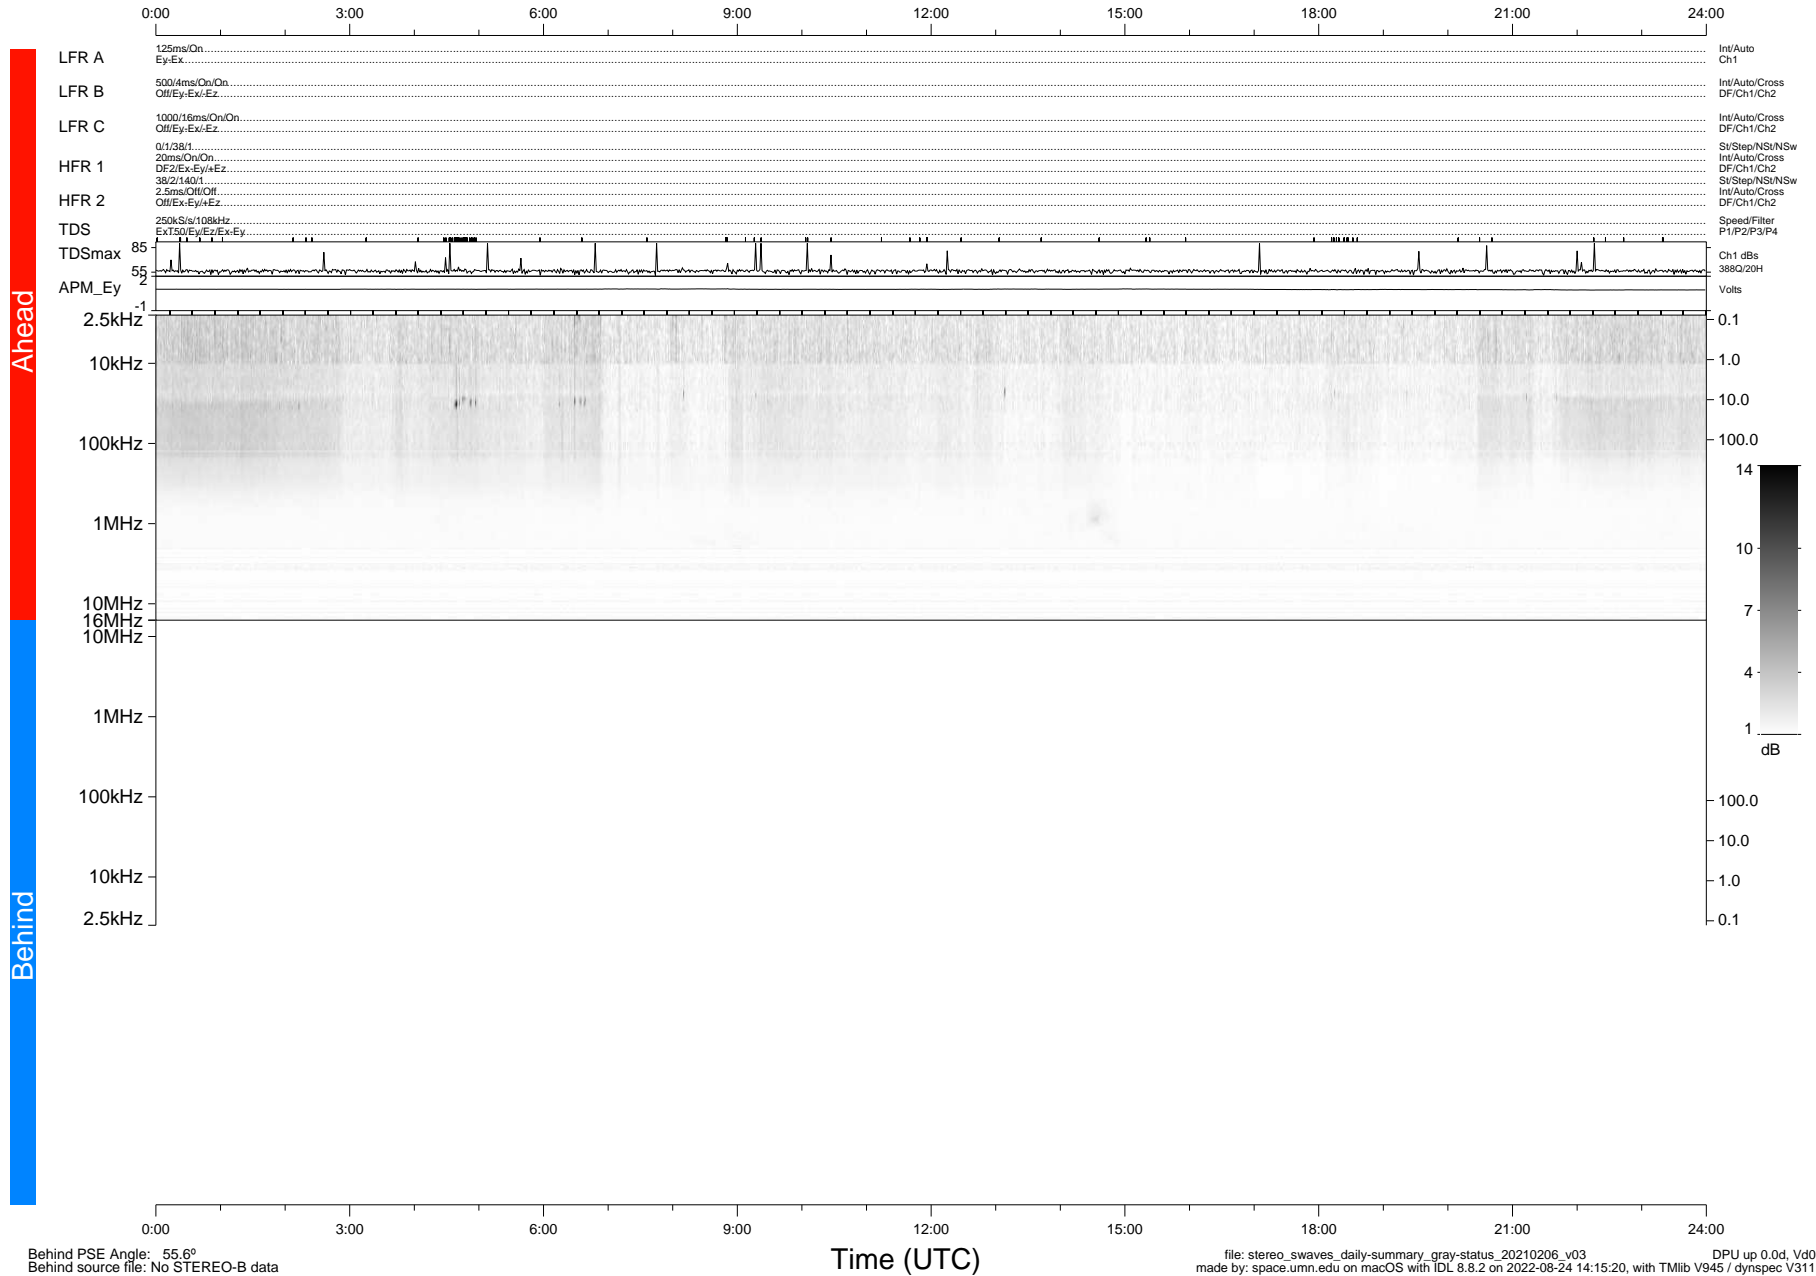

STEREO/WAVES Daily Summary - 06-Feb-2021 (DOY 037)

Ahead source file: swaves_ahead_2021_037_1_05.fin (Recovery: 100.0% HK, 111% Pkts)
 Ahead PSE Angle: -56.1°

DPU up 2040.9d, V412d32

Behind PSE Angle: 55.6°
 Behind source file: No STEREO-B data

Time (UTC)

file: stereo_swaves_daily-summary_gray-status_20210206_v03 DPU up 0.0d, Vd0
 made by: space.umn.edu on macOS with IDL 8.8.2 on 2022-08-24 14:15:20, with Tlib V945 / dynspec V311