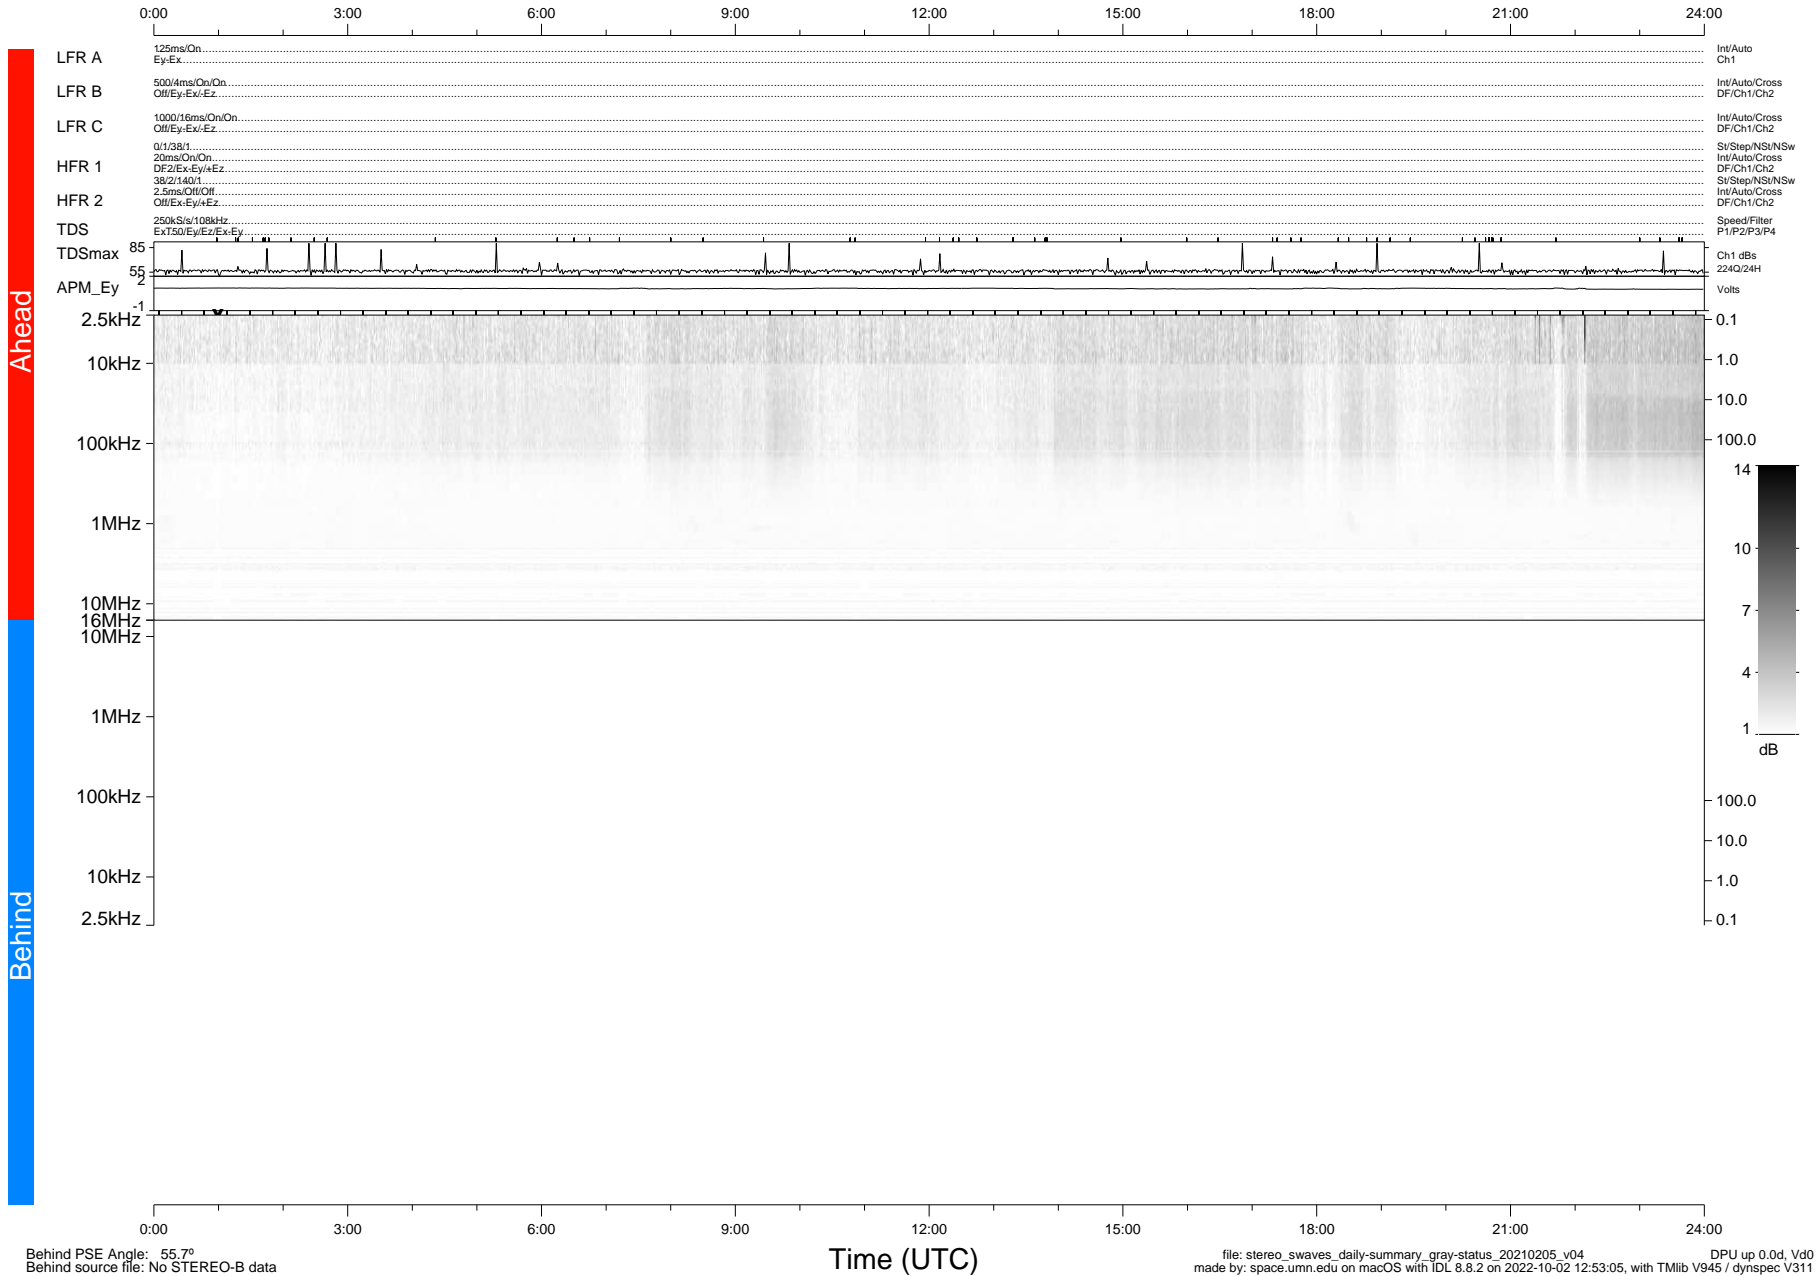

# STEREO/WAVES Daily Summary - 05-Feb-2021 (DOY 036)

Ahead source file: swaves\_ahead\_2021\_036\_1\_05.fin (Recovery: 100.0% HK, 88% Pkts)  
 Ahead PSE Angle: -56.2°

DPU up 2039.9d, V412d32

Behind PSE Angle: 55.7°  
 Behind source file: No STEREO-B data

file: stereo\_swaves\_daily-summary\_gray-status\_20210205\_v04 DPU up 0.0d, Vd0  
 made by: space.umn.edu on macOS with IDL 8.8.2 on 2022-10-02 12:53:05, with Tlib V945 / dynspec V311