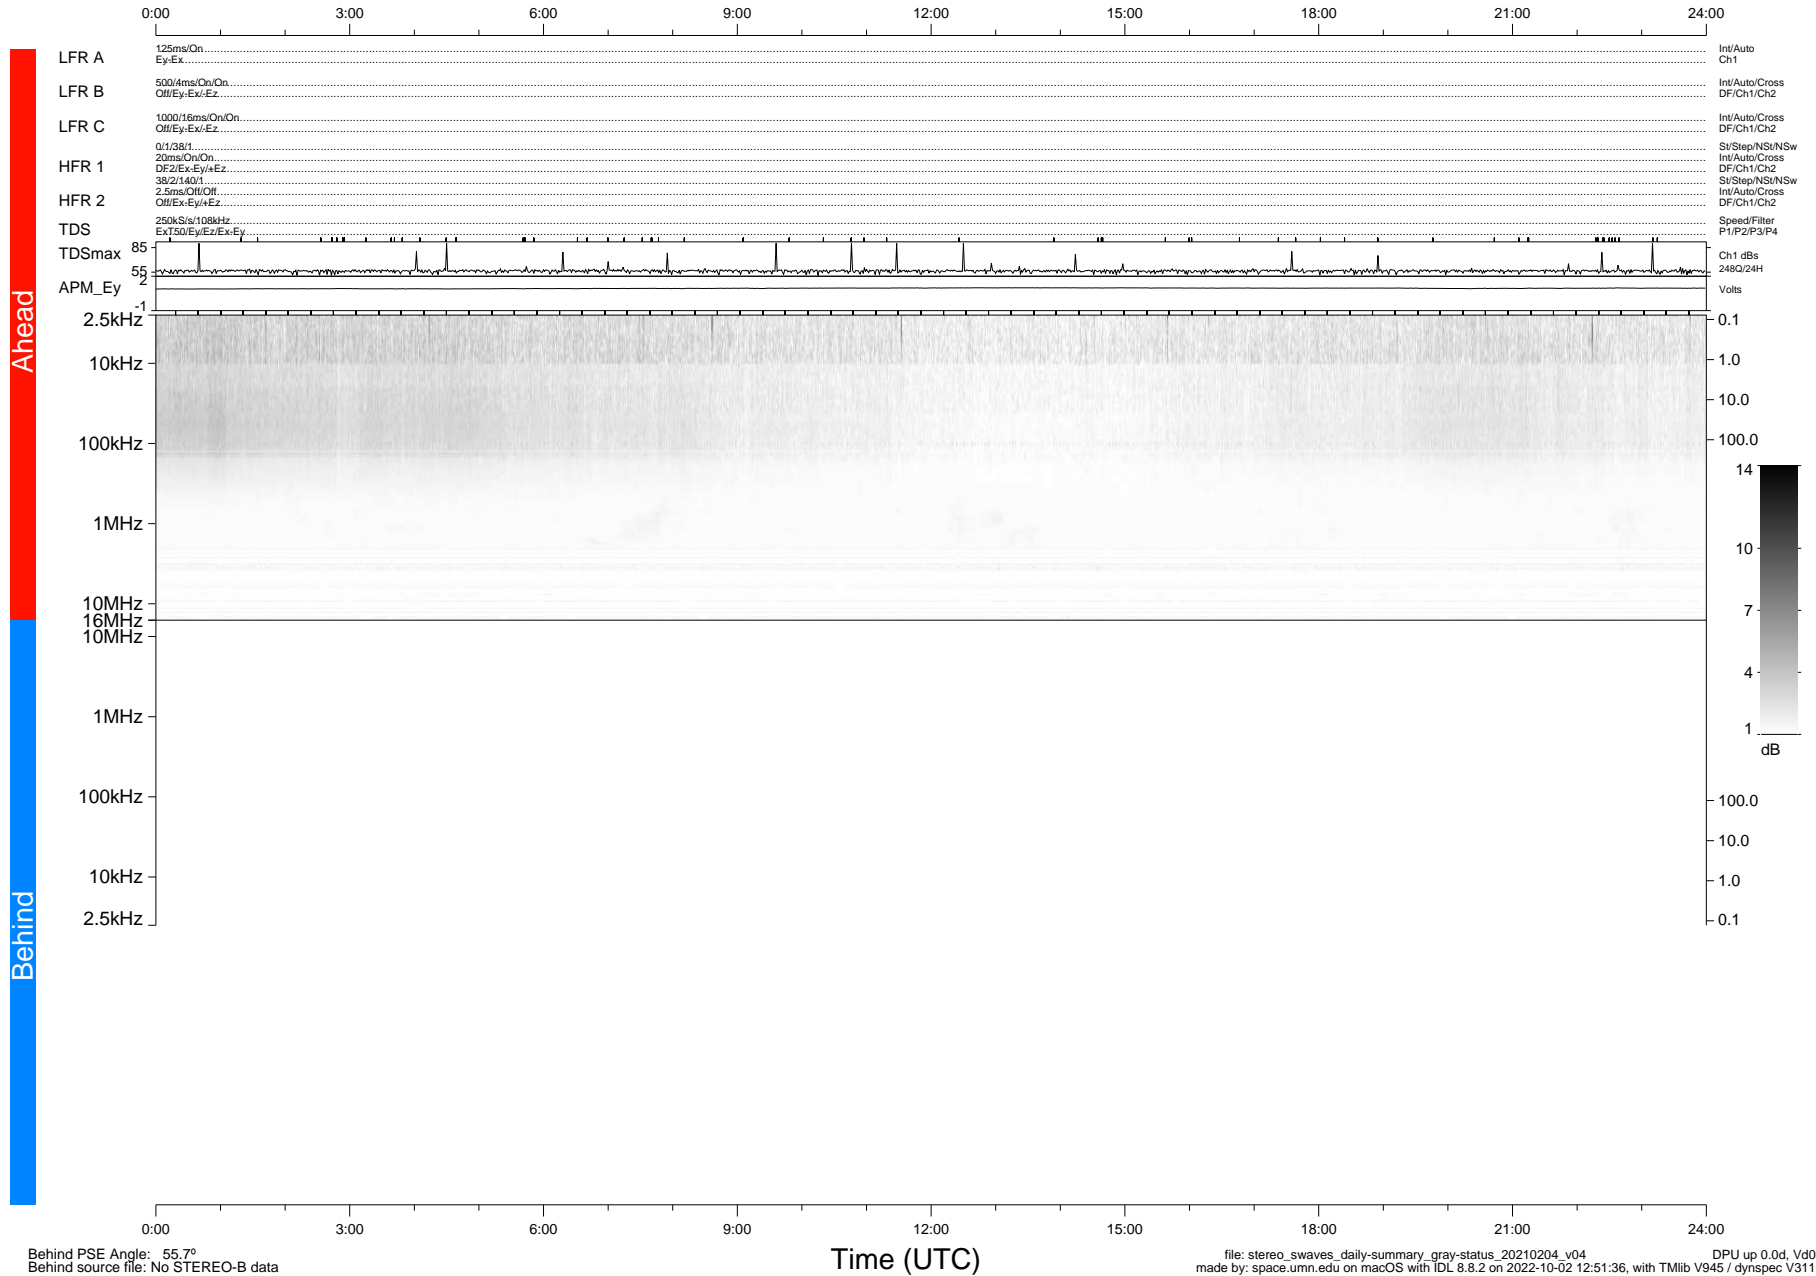

STEREO/WAVES Daily Summary - 04-Feb-2021 (DOY 035)

Ahead source file: swaves_ahead_2021_035_1_05.fin (Recovery: 100.0% HK, 91% Pkts)
 Ahead PSE Angle: -56.2°

DPU up 2038.9d, V412d32

Behind PSE Angle: 55.7°
 Behind source file: No STEREO-B data

Time (UTC)

file: stereo_swaves_daily-summary_gray-status_20210204_v04 DPU up 0.0d, Vd0
 made by: space.umn.edu on macOS with IDL 8.8.2 on 2022-10-02 12:51:36, with TLib V945 / dynspec V311