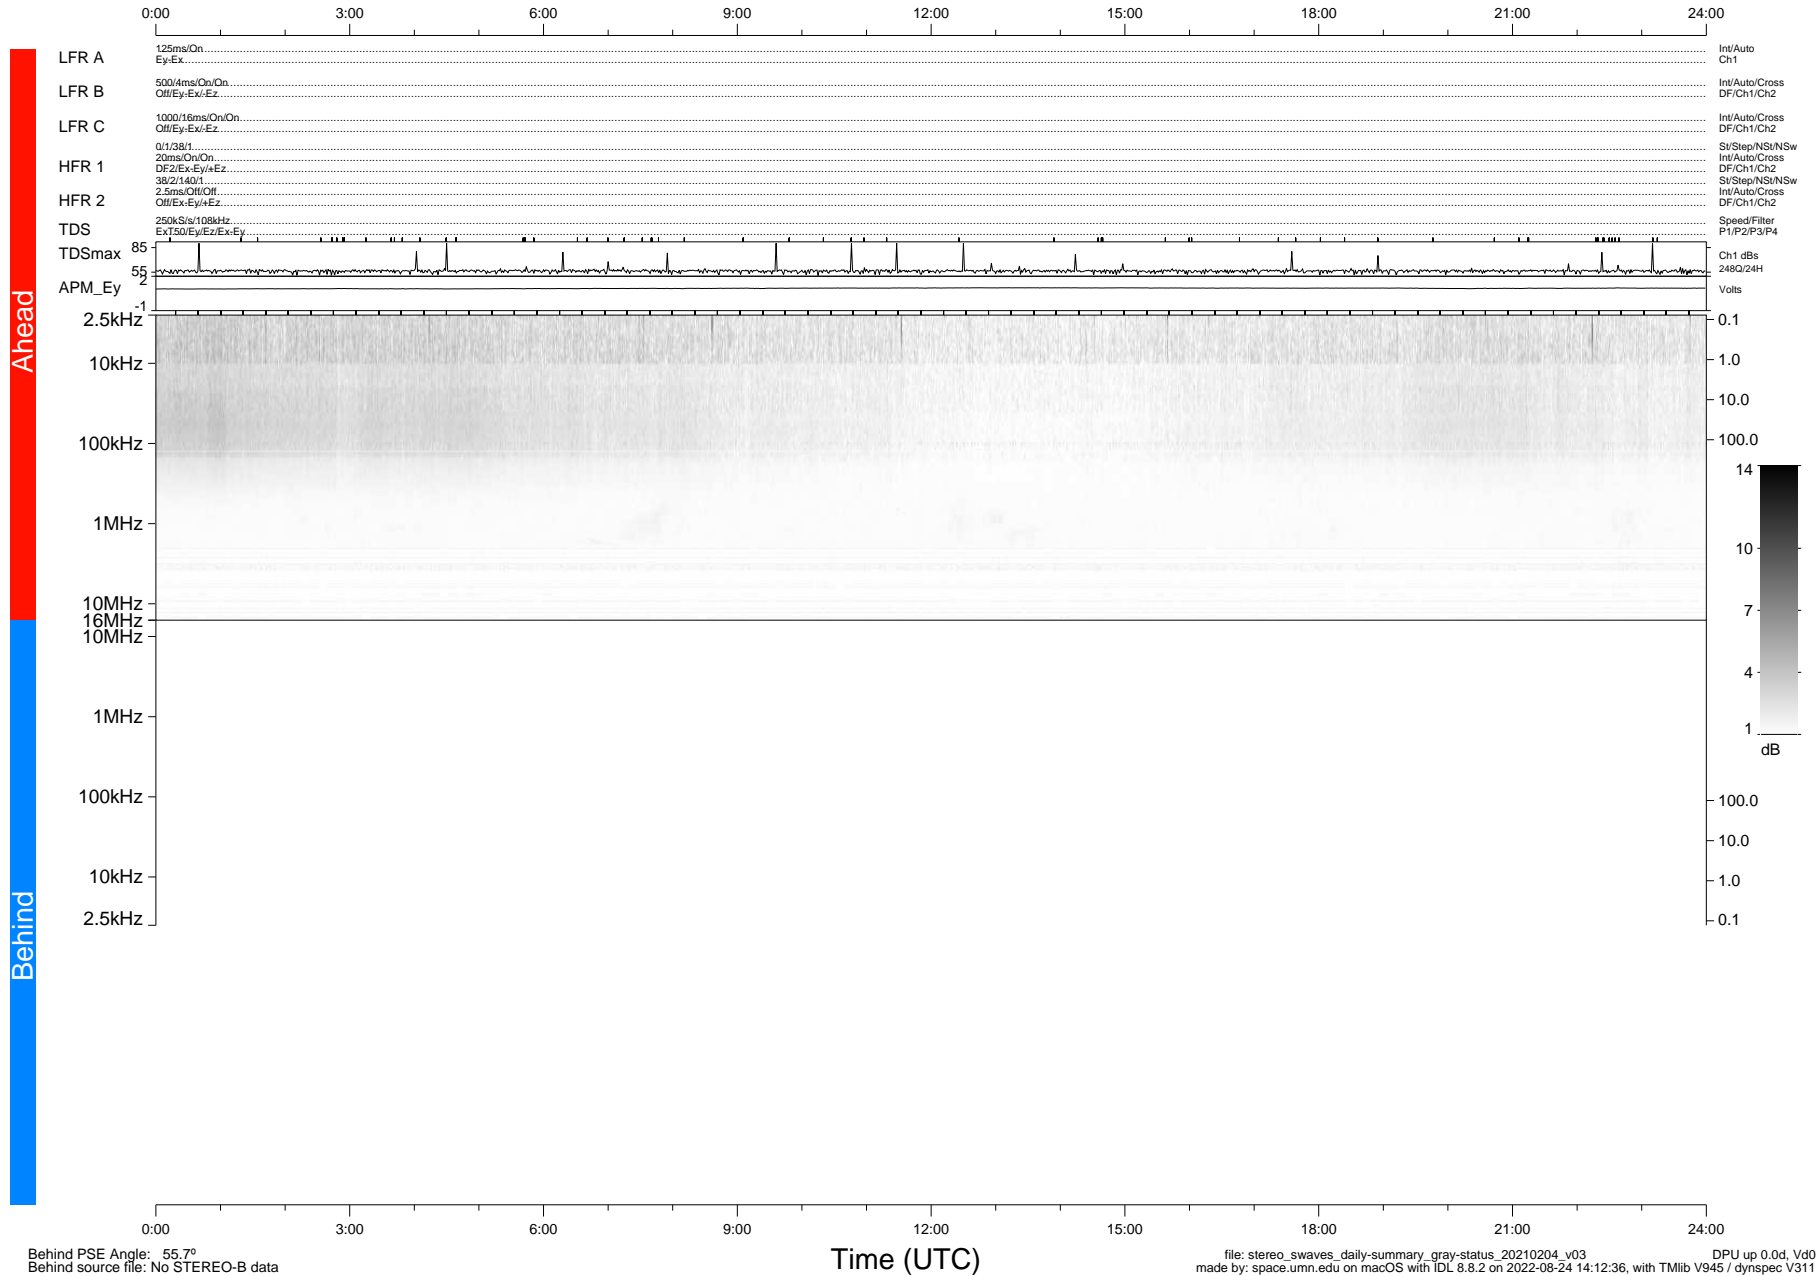

STEREO/WAVES Daily Summary - 04-Feb-2021 (DOY 035)

Ahead source file: swaves_ahead_2021_035_1_05.fin (Recovery: 100.0% HK, 91% Pkts)
 Ahead PSE Angle: -56.2°

DPU up 2038.9d, V412d32

Behind PSE Angle: 55.7°
 Behind source file: No STEREO-B data

file: stereo_swaves_daily-summary_gray-status_20210204_v03
 made by: space.umn.edu on macOS with IDL 8.8.2 on 2022-08-24 14:12:36, with Tlib V945 / dynspec V311
 DPU up 0.0d, Vd0