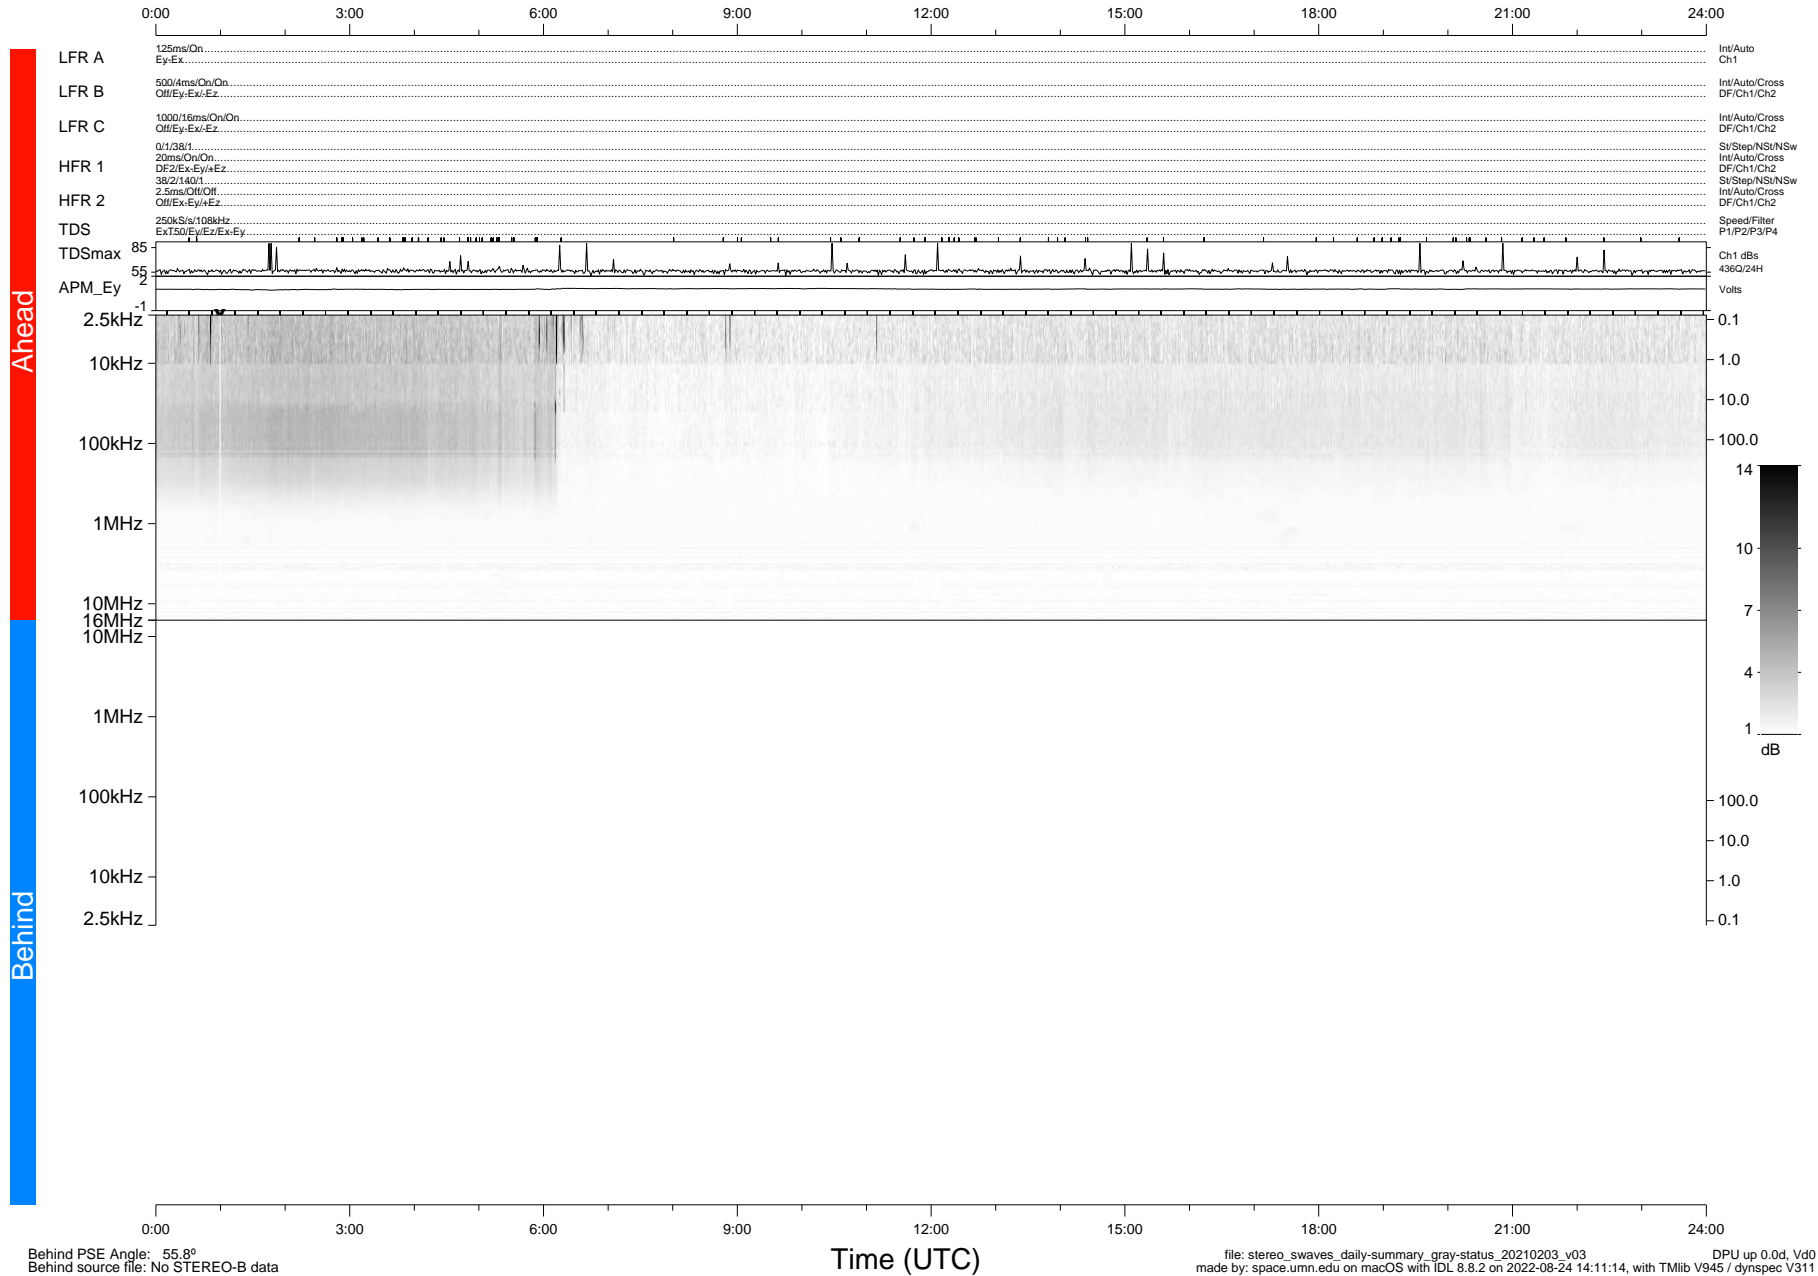

STEREO/WAVES Daily Summary - 03-Feb-2021 (DOY 034)

Ahead source file: swaves_ahead_2021_034_1_05.fin (Recovery: 100.0% HK, 119% Pkts)
 Ahead PSE Angle: -56.3°

DPU up 2037.9d, V412d32

Behind PSE Angle: 55.8°
 Behind source file: No STEREO-B data

file: stereo_swaves_daily-summary_gray-status_20210203_v03
 made by: space.umn.edu on macOS with IDL 8.8.2 on 2022-08-24 14:11:14, with Tlib V945 / dynspec V311
 DPU up 0.0d, Vd0