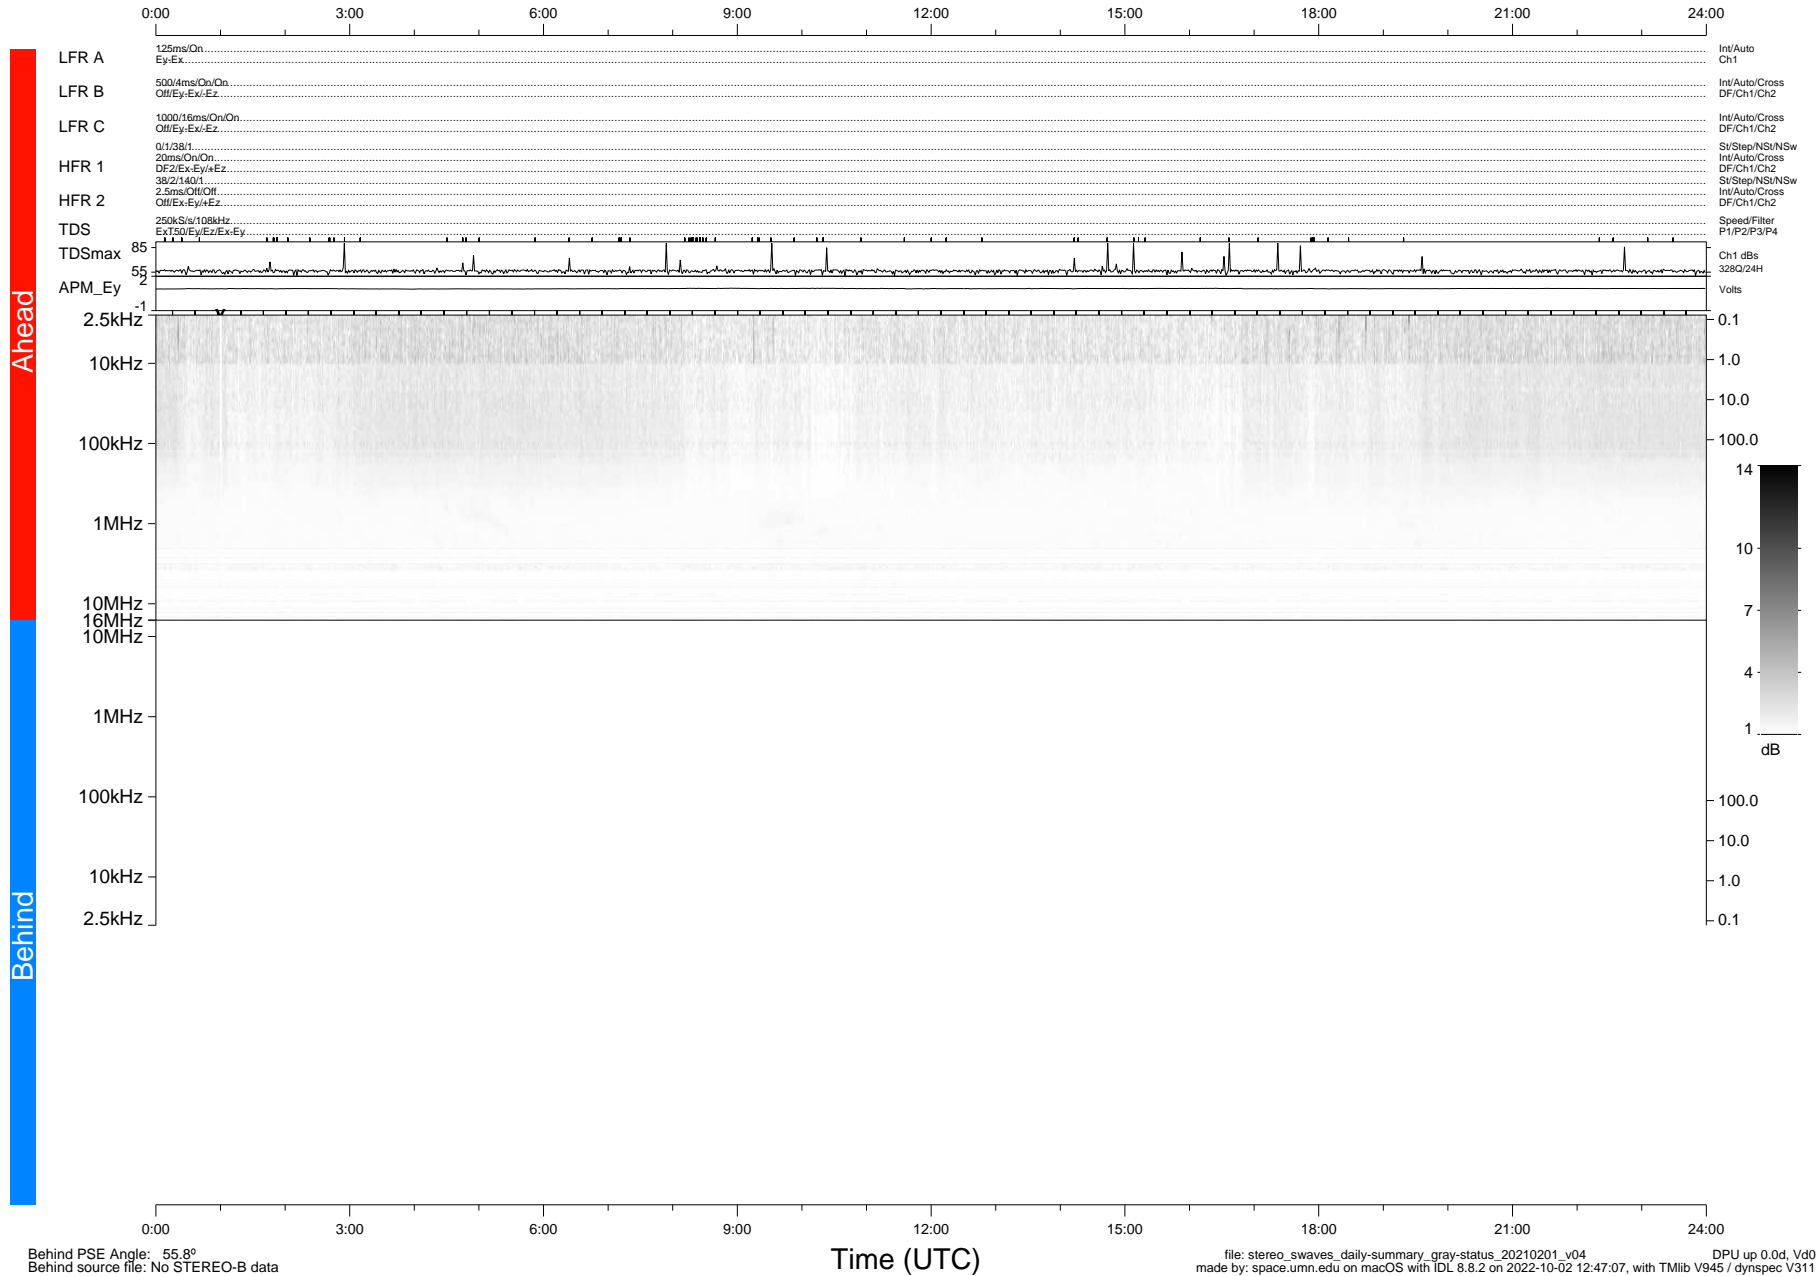

STEREO/WAVES Daily Summary - 01-Feb-2021 (DOY 032)

Ahead source file: swaves_ahead_2021_032_1_05.fin (Recovery: 100.0% HK, 103% Pkts)
 Ahead PSE Angle: -56.3°

DPU up 2035.9d, V412d32

Behind PSE Angle: 55.8°
 Behind source file: No STEREO-B data

file: stereo_swaves_daily-summary_gray-status_20210201_v04
 made by: space.umn.edu on macOS with IDL 8.8.2 on 2022-10-02 12:47:07, with TLib V945 / dynspec V311
 DPU up 0.0d, Vd0