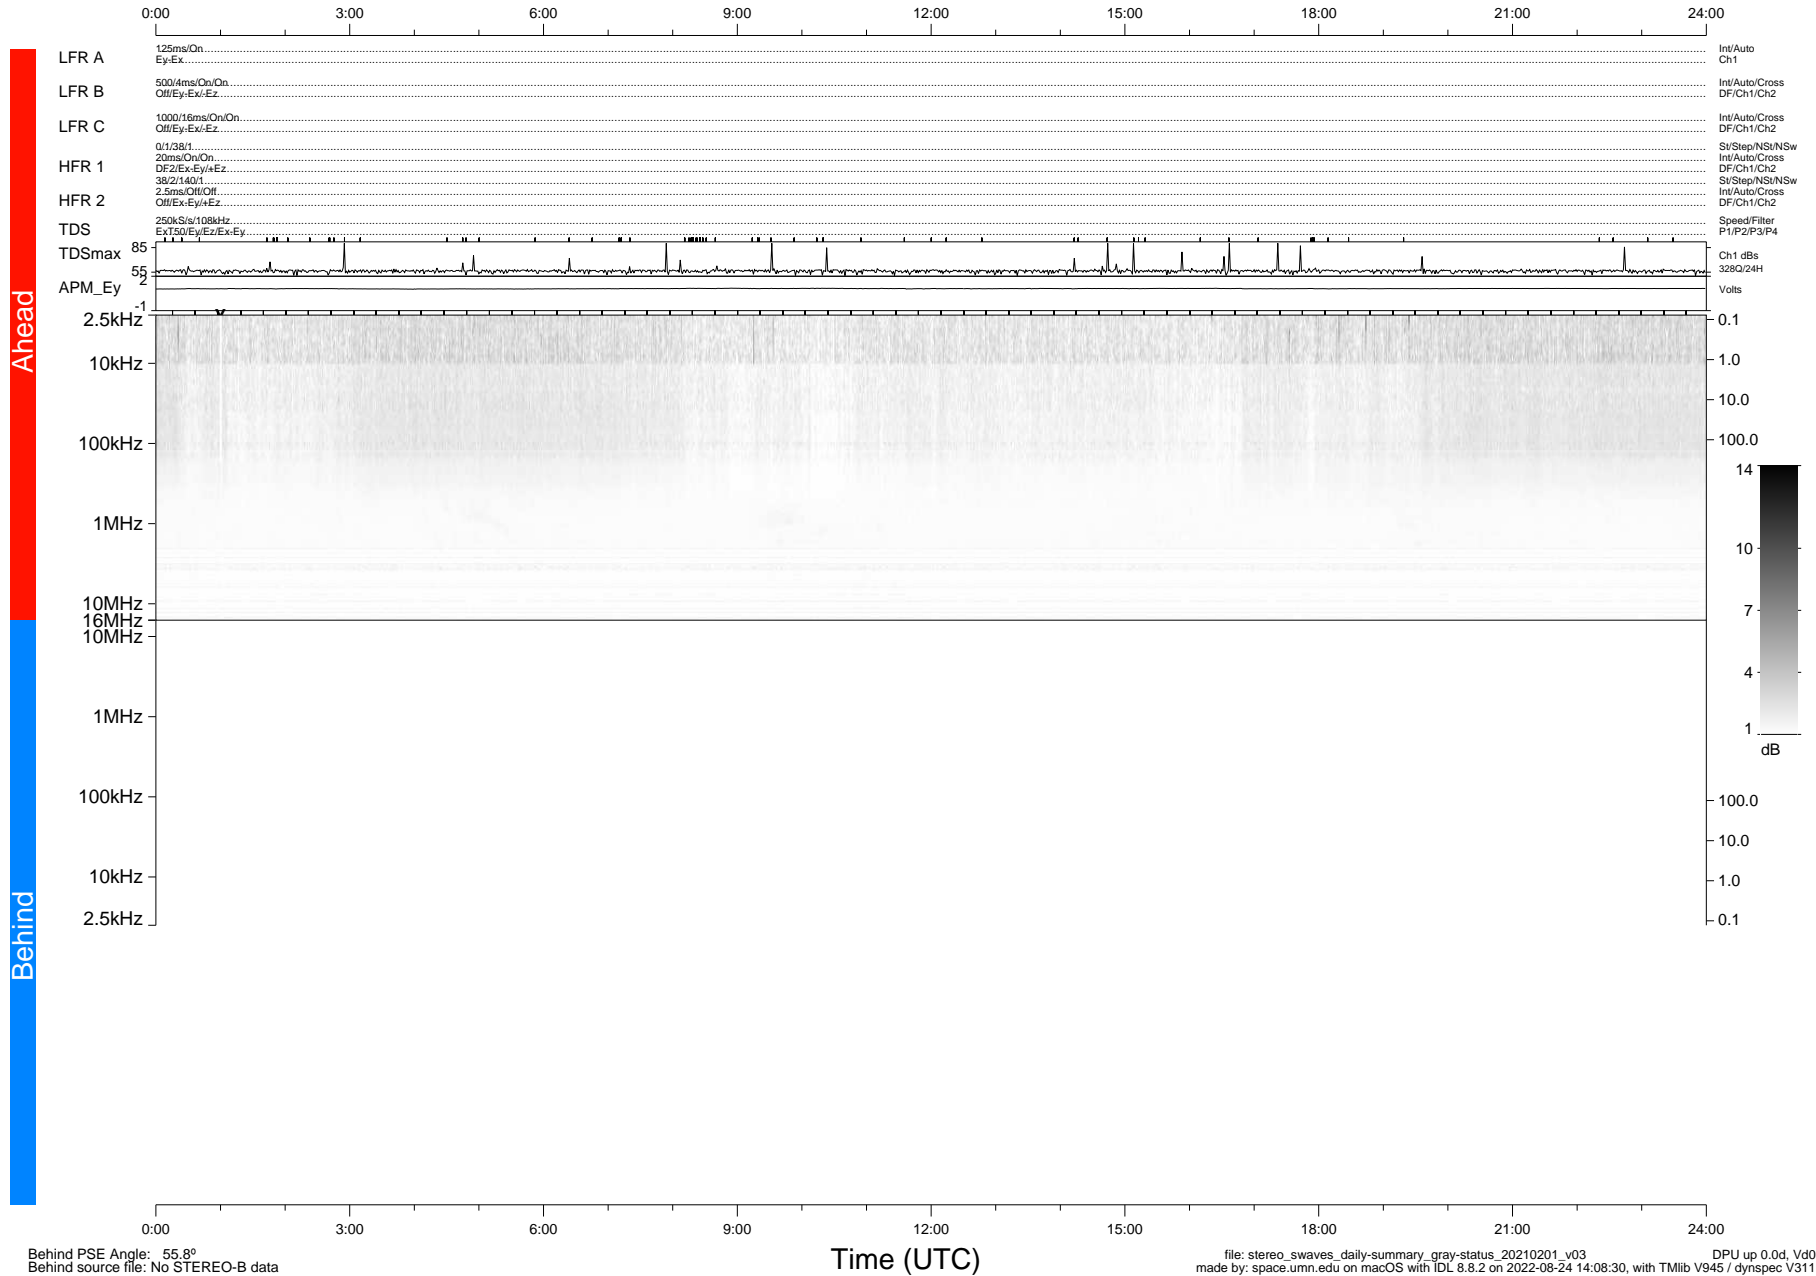

STEREO/WAVES Daily Summary - 01-Feb-2021 (DOY 032)

Ahead source file: swaves_ahead_2021_032_1_05.fin (Recovery: 100.0% HK, 103% Pkts)
 Ahead PSE Angle: -56.3°

DPU up 2035.9d, V412d32

Behind PSE Angle: 55.8°
 Behind source file: No STEREO-B data

file: stereo_swaves_daily-summary_gray-status_20210201_v03
 made by: space.umn.edu on macOS with IDL 8.8.2 on 2022-08-24 14:08:30, with Tlib V945 / dynspec V311
 DPU up 0.0d, Vd0