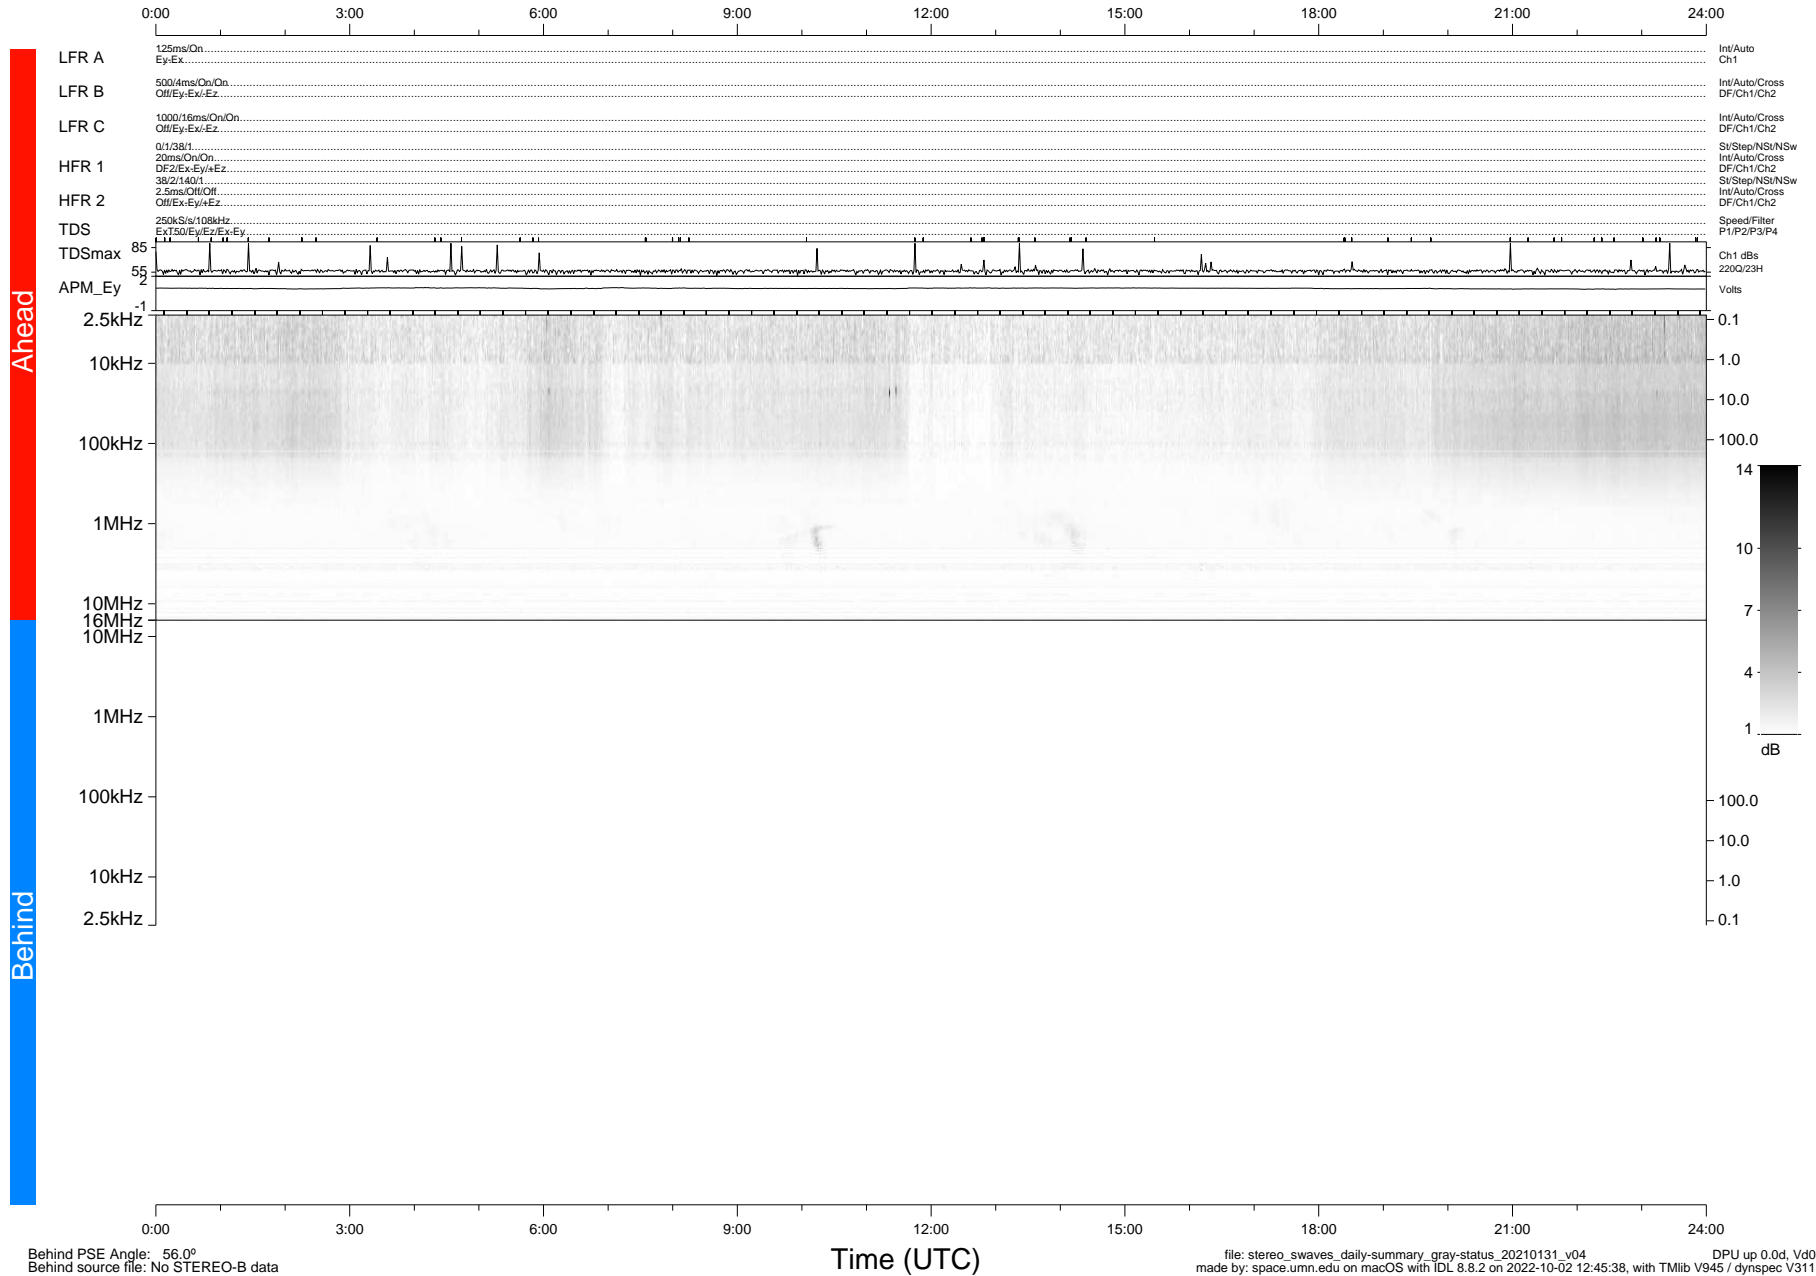

STEREO/WAVES Daily Summary - 31-Jan-2021 (DOY 031)

Ahead source file: swaves_ahead_2021_031_1_05.fin (Recovery: 100.0% HK, 87% Pkts)
 Ahead PSE Angle: -56.3°

DPU up 2034.9d, V412d32

Behind PSE Angle: 56.0°
 Behind source file: No STEREO-B data

file: stereo_swaves_daily-summary_gray-status_20210131_v04 DPU up 0.0d, Vd0
 made by: space.umn.edu on macOS with IDL 8.8.2 on 2022-10-02 12:45:38, with TLib V945 / dynspec V311