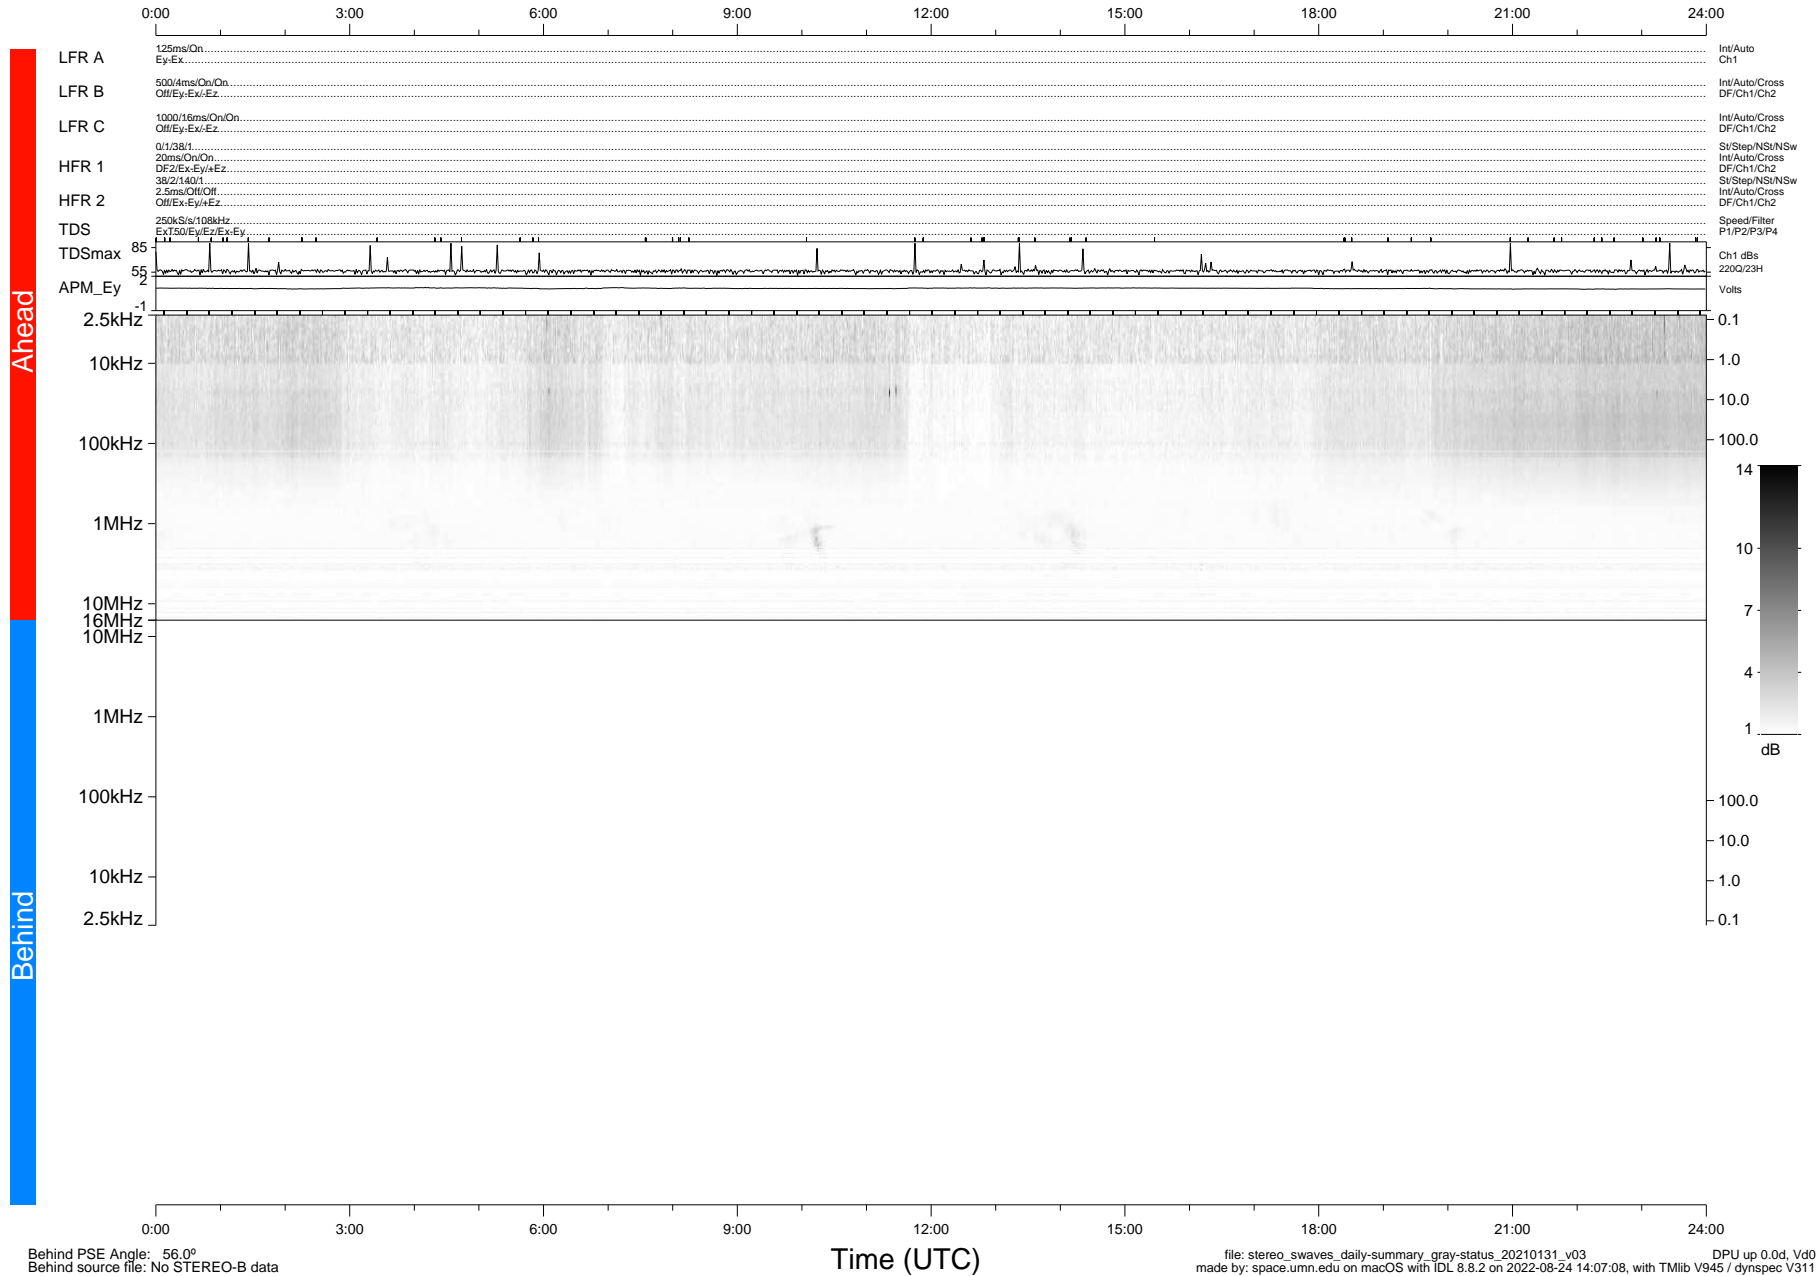

STEREO/WAVES Daily Summary - 31-Jan-2021 (DOY 031)

Ahead source file: swaves_ahead_2021_031_1_05.fin (Recovery: 100.0% HK, 87% Pkts)
 Ahead PSE Angle: -56.3°

DPU up 2034.9d, V412d32

Behind PSE Angle: 56.0°
 Behind source file: No STEREO-B data

Time (UTC)

file: stereo_swaves_daily-summary_gray-status_20210131_v03 DPU up 0.0d, Vd0
 made by: space.umn.edu on macOS with IDL 8.8.2 on 2022-08-24 14:07:08, with TLib V945 / dynspec V311