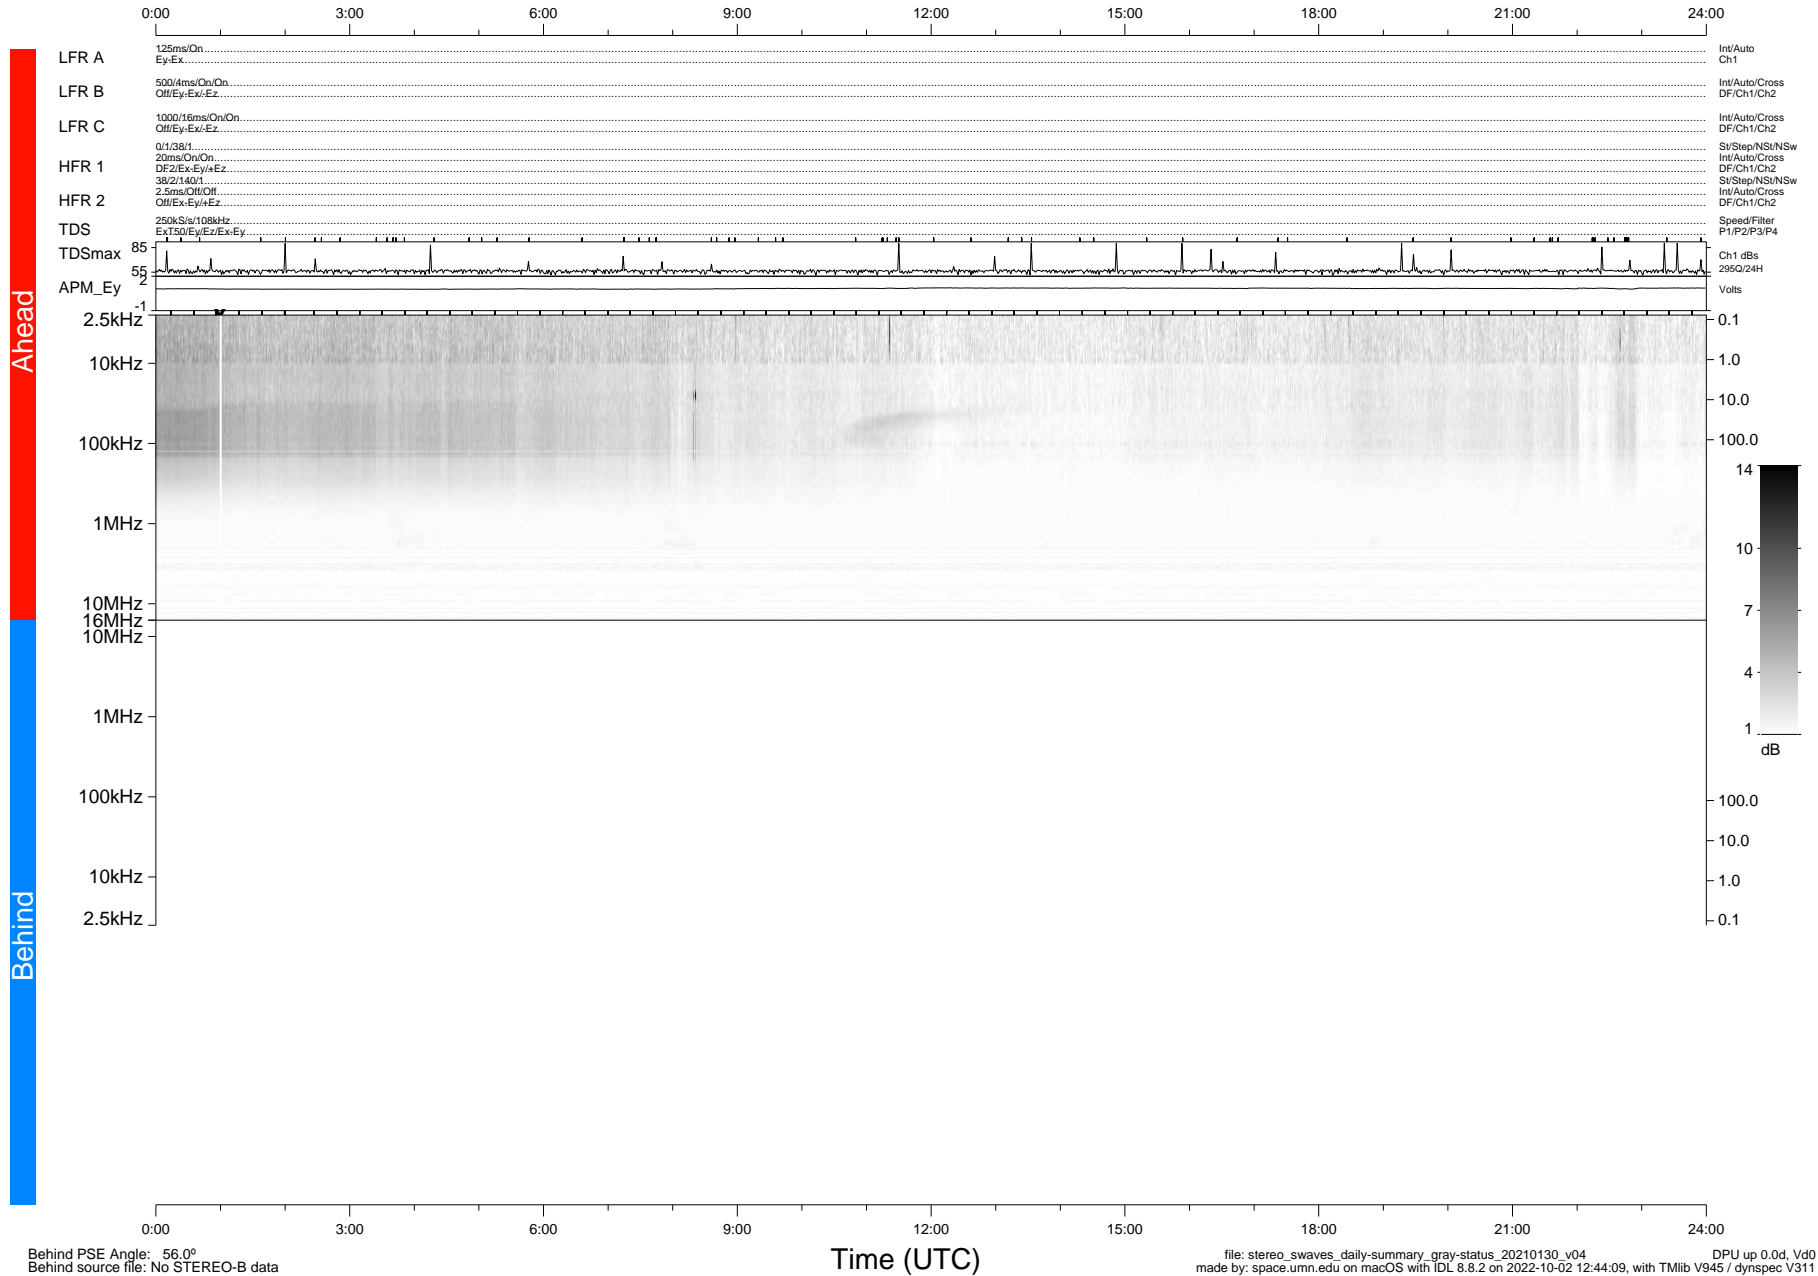

# STEREO/WAVES Daily Summary - 30-Jan-2021 (DOY 030)

Ahead source file: swaves\_ahead\_2021\_030\_1\_05.fin (Recovery: 100.0% HK, 98% Pkts)  
 Ahead PSE Angle: -56.3°

DPU up 2033.9d, V412d32

Behind PSE Angle: 56.0°  
 Behind source file: No STEREO-B data

file: stereo\_swaves\_daily-summary\_gray-status\_20210130\_v04 DPU up 0.0d, Vd0  
 made by: space.umn.edu on macOS with IDL 8.8.2 on 2022-10-02 12:44:09, with TLib V945 / dynspec V311