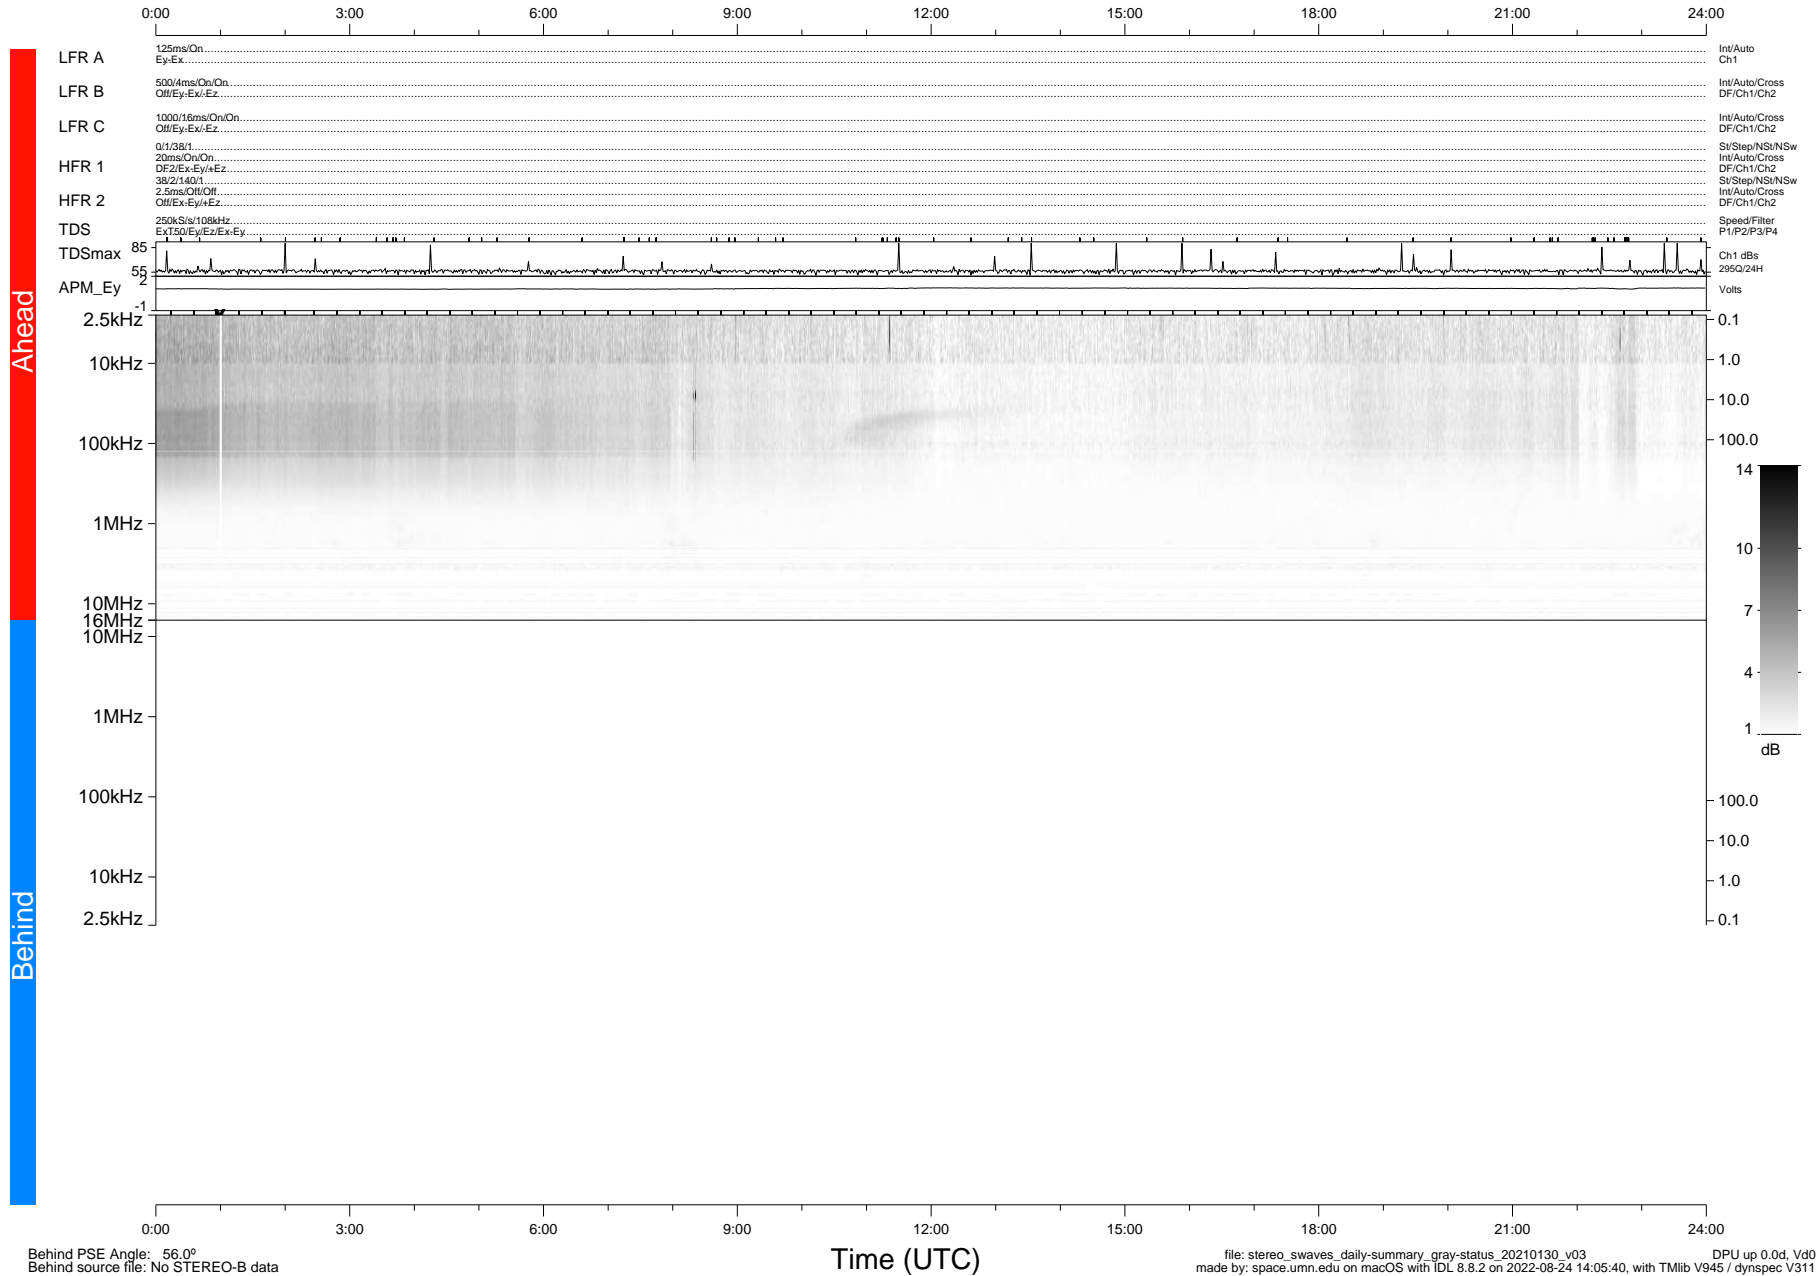

STEREO/WAVES Daily Summary - 30-Jan-2021 (DOY 030)

Ahead source file: swaves_ahead_2021_030_1_05.fin (Recovery: 100.0% HK, 98% Pkts)
 Ahead PSE Angle: -56.3°

DPU up 2033.9d, V412d32

Behind PSE Angle: 56.0°
 Behind source file: No STEREO-B data

file: stereo_swaves_daily-summary_gray-status_20210130_v03 DPU up 0.0d, Vd0
 made by: space.umn.edu on macOS with IDL 8.8.2 on 2022-08-24 14:05:40, with TLib V945 / dynspec V311