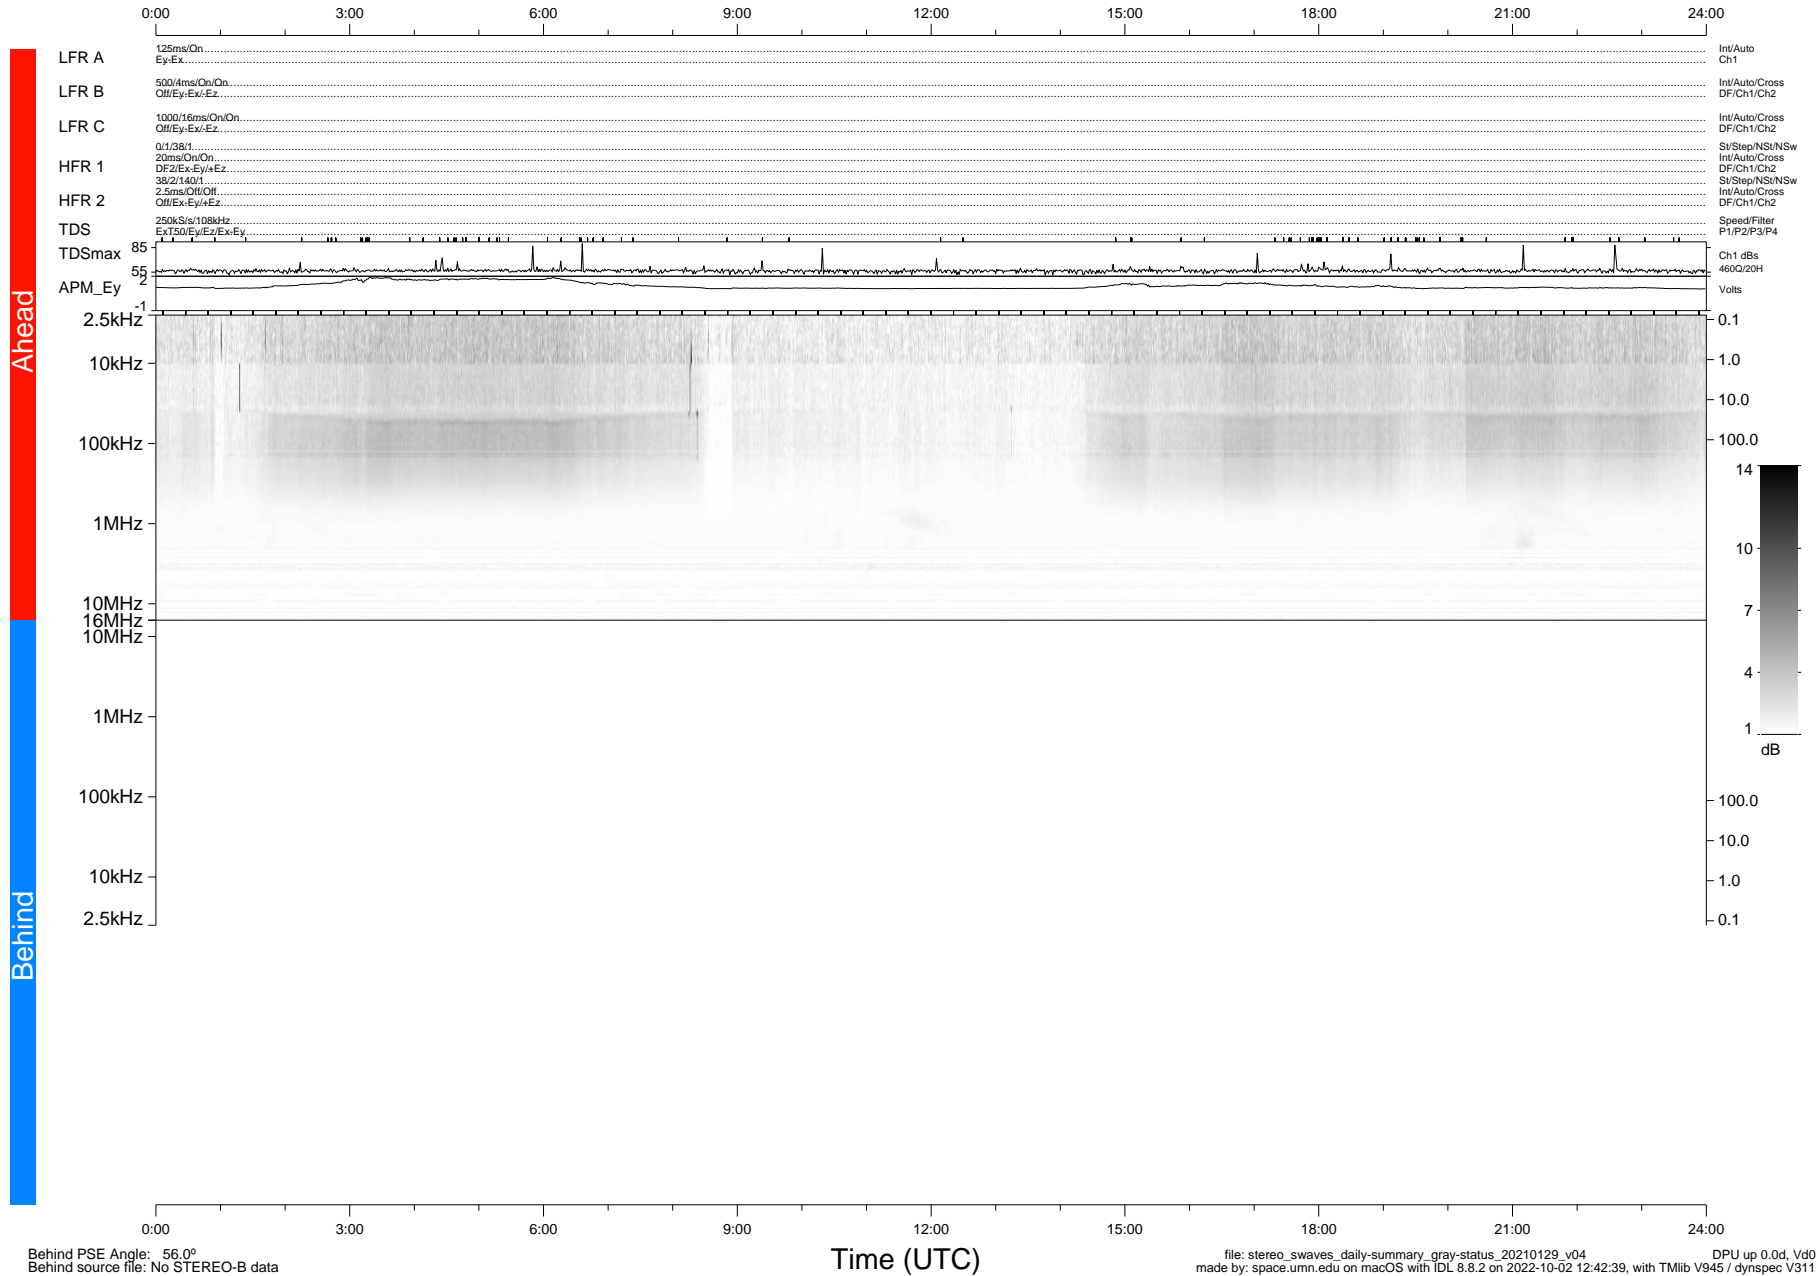

STEREO/WAVES Daily Summary - 29-Jan-2021 (DOY 029)

Ahead source file: swaves_ahead_2021_029_1_05.fin (Recovery: 100.0% HK, 122% Pkts)
 Ahead PSE Angle: -56.3°

DPU up 2032.9d, V412d32

Behind PSE Angle: 56.0°
 Behind source file: No STEREO-B data

file: stereo_swaves_daily-summary_gray-status_20210129_v04 DPU up 0.0d, Vd0
 made by: space.umn.edu on macOS with IDL 8.8.2 on 2022-10-02 12:42:39, with TLib V945 / dynspec V311