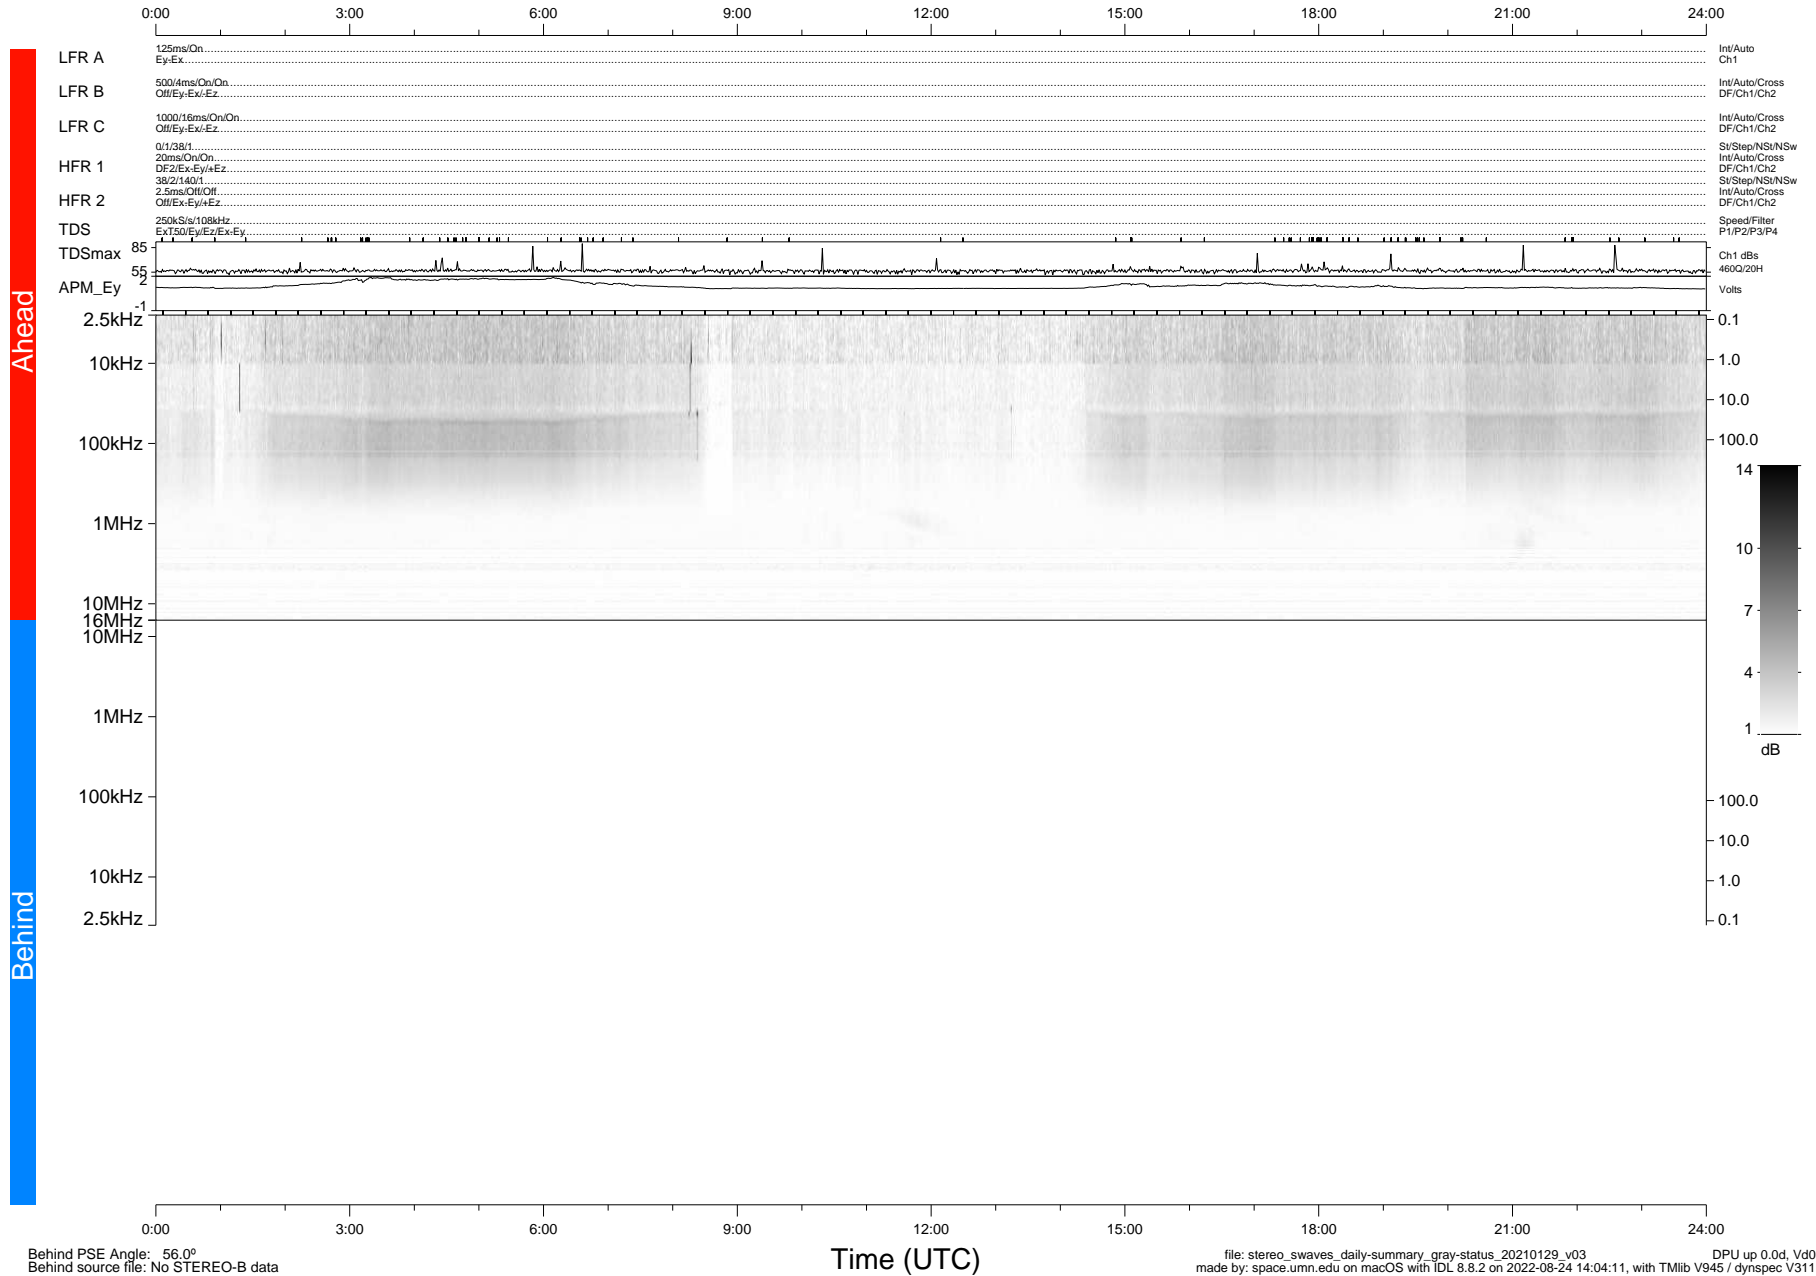

STEREO/WAVES Daily Summary - 29-Jan-2021 (DOY 029)

Ahead source file: swaves_ahead_2021_029_1_05.fin (Recovery: 100.0% HK, 122% Pkts)
 Ahead PSE Angle: -56.3°

DPU up 2032.9d, V412d32

Behind PSE Angle: 56.0°
 Behind source file: No STEREO-B data

Time (UTC)

file: stereo_swaves_daily-summary_gray-status_20210129_v03
 made by: space.umn.edu on macOS with IDL 8.8.2 on 2022-08-24 14:04:11, with TLib V945 / dynspec V311
 DPU up 0.0d, Vd0