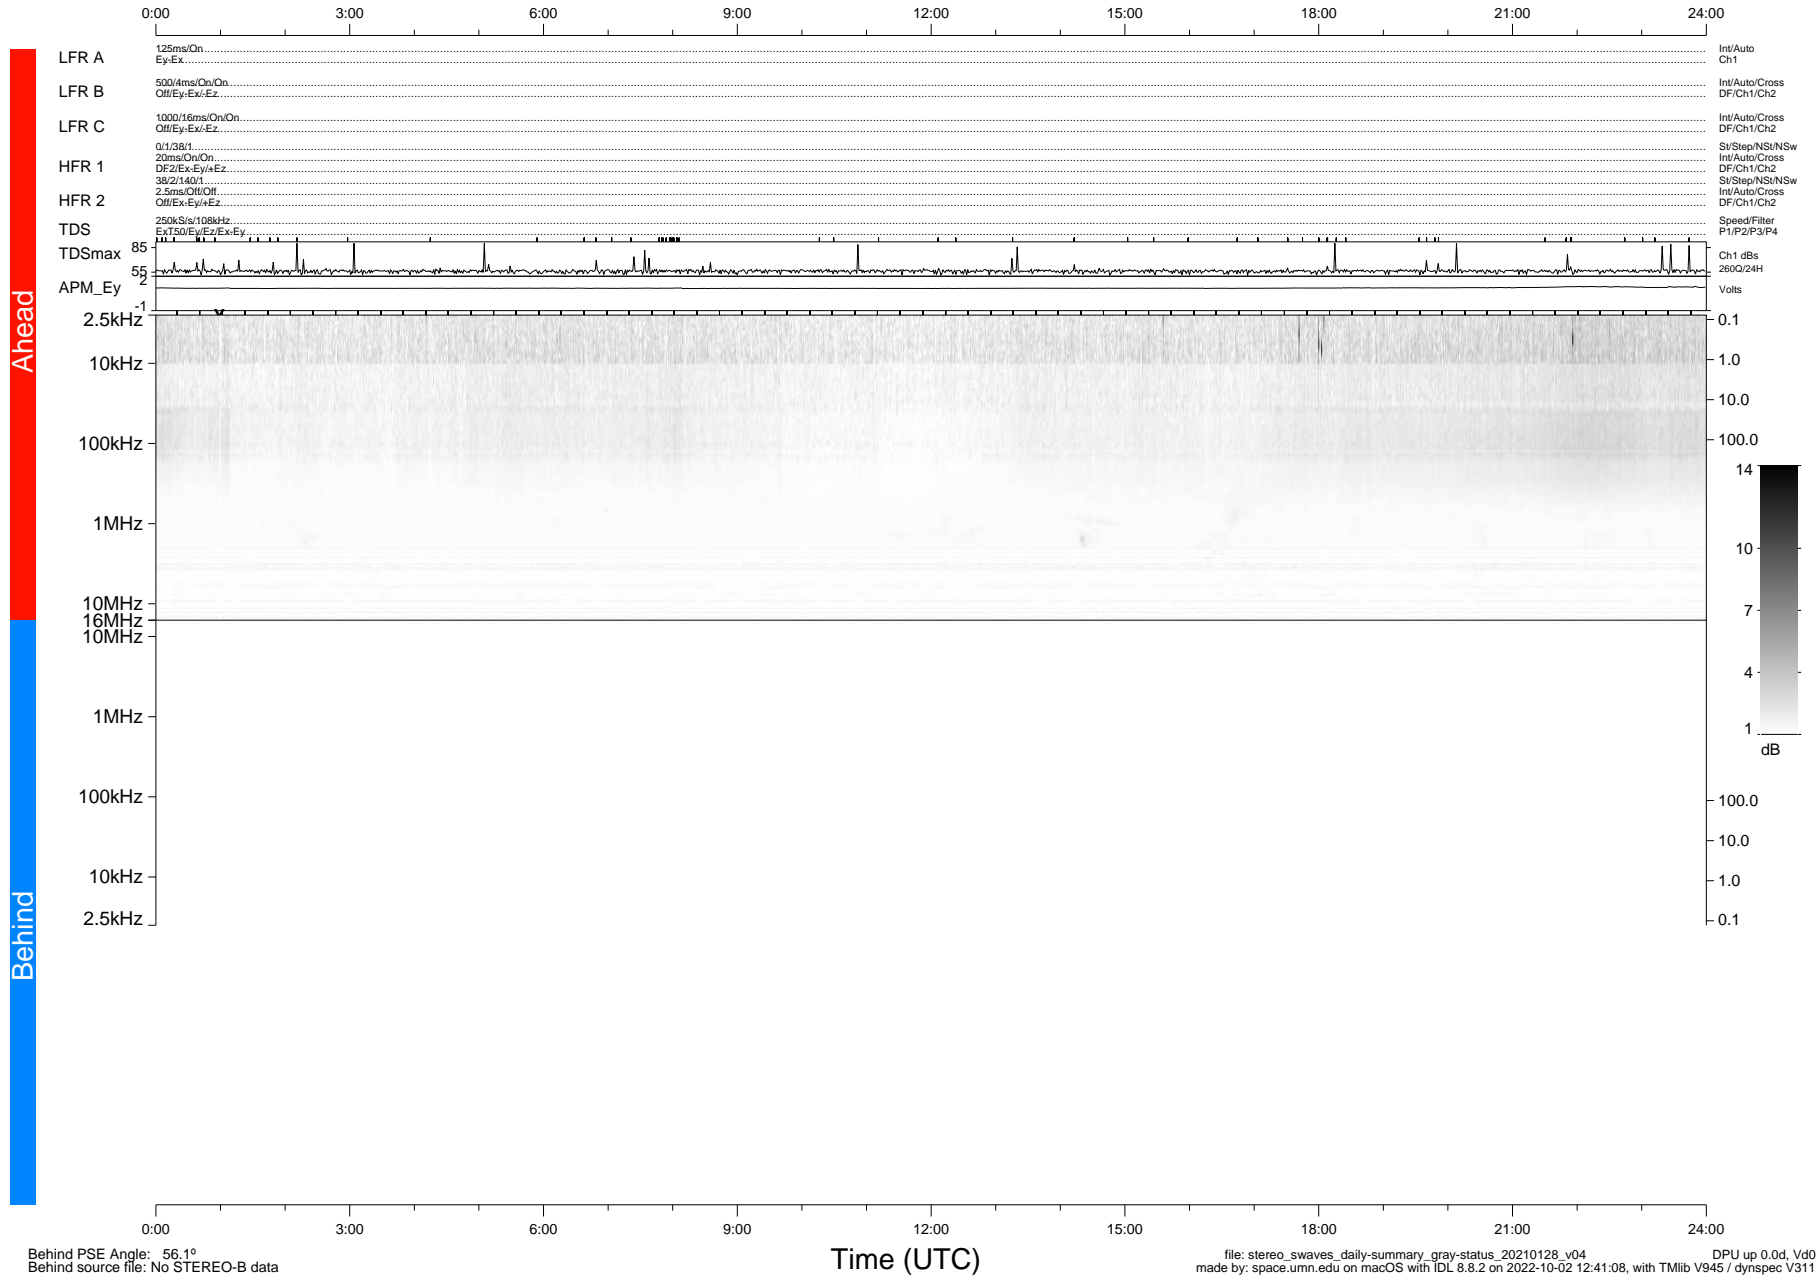

STEREO/WAVES Daily Summary - 28-Jan-2021 (DOY 028)

Ahead source file: swaves_ahead_2021_028_1_05.fin (Recovery: 100.0% HK, 93% Pkts)
 Ahead PSE Angle: -56.4°

DPU up 2031.9d, V412d32

Behind PSE Angle: 56.1°
 Behind source file: No STEREO-B data

file: stereo_swaves_daily-summary_gray-status_20210128_v04 DPU up 0.0d, Vd0
 made by: space.umn.edu on macOS with IDL 8.8.2 on 2022-10-02 12:41:08, with Tlib V945 / dynspec V311