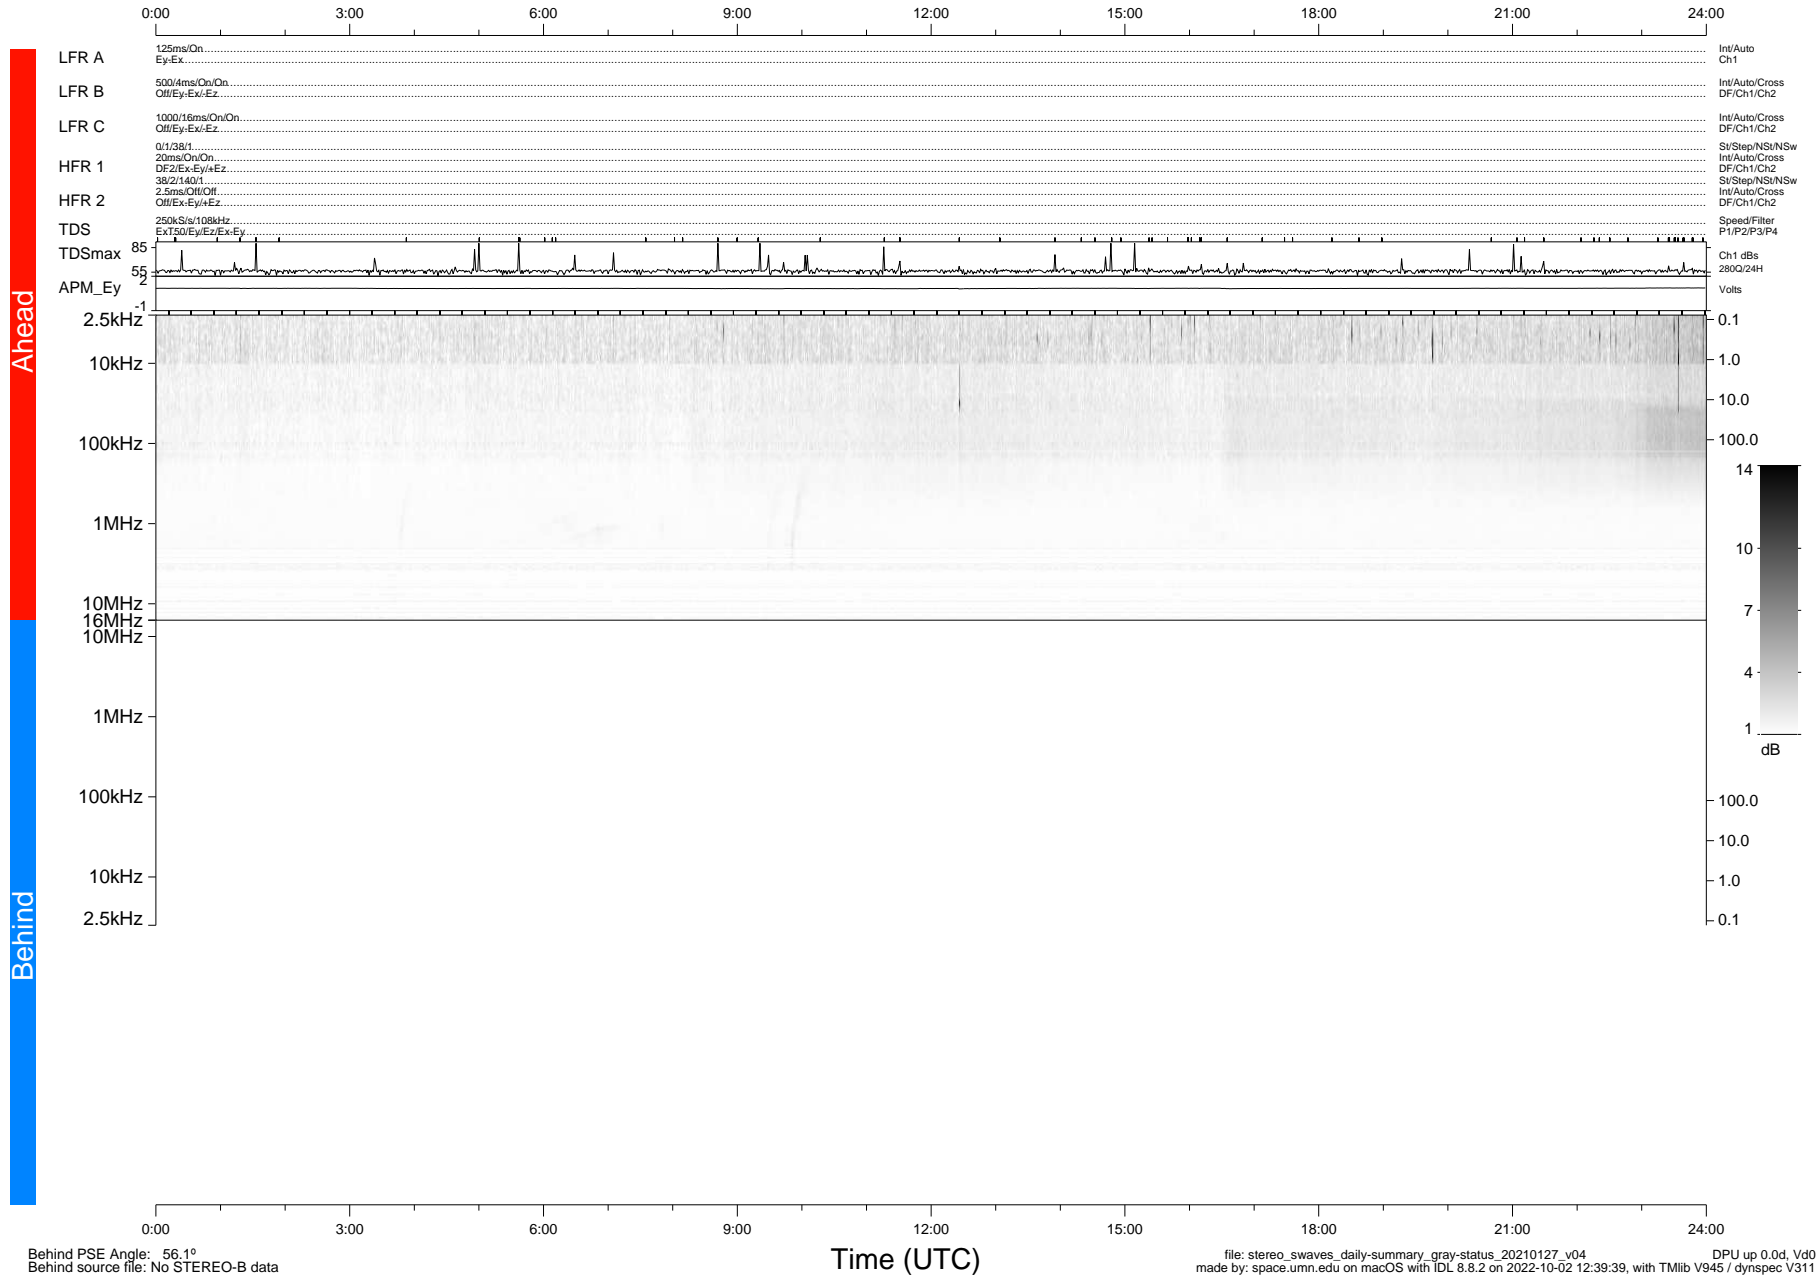

STEREO/WAVES Daily Summary - 27-Jan-2021 (DOY 027)

Ahead source file: swaves_ahead_2021_027_1_05.fin (Recovery: 100.0% HK, 95% Pkts)
 Ahead PSE Angle: -56.4°

DPU up 2030.9d, V412d32

Behind PSE Angle: 56.1°
 Behind source file: No STEREO-B data

file: stereo_swaves_daily-summary_gray-status_20210127_v04 DPU up 0.0d, Vd0
 made by: space.umn.edu on macOS with IDL 8.8.2 on 2022-10-02 12:39:39, with TLib V945 / dynspec V311