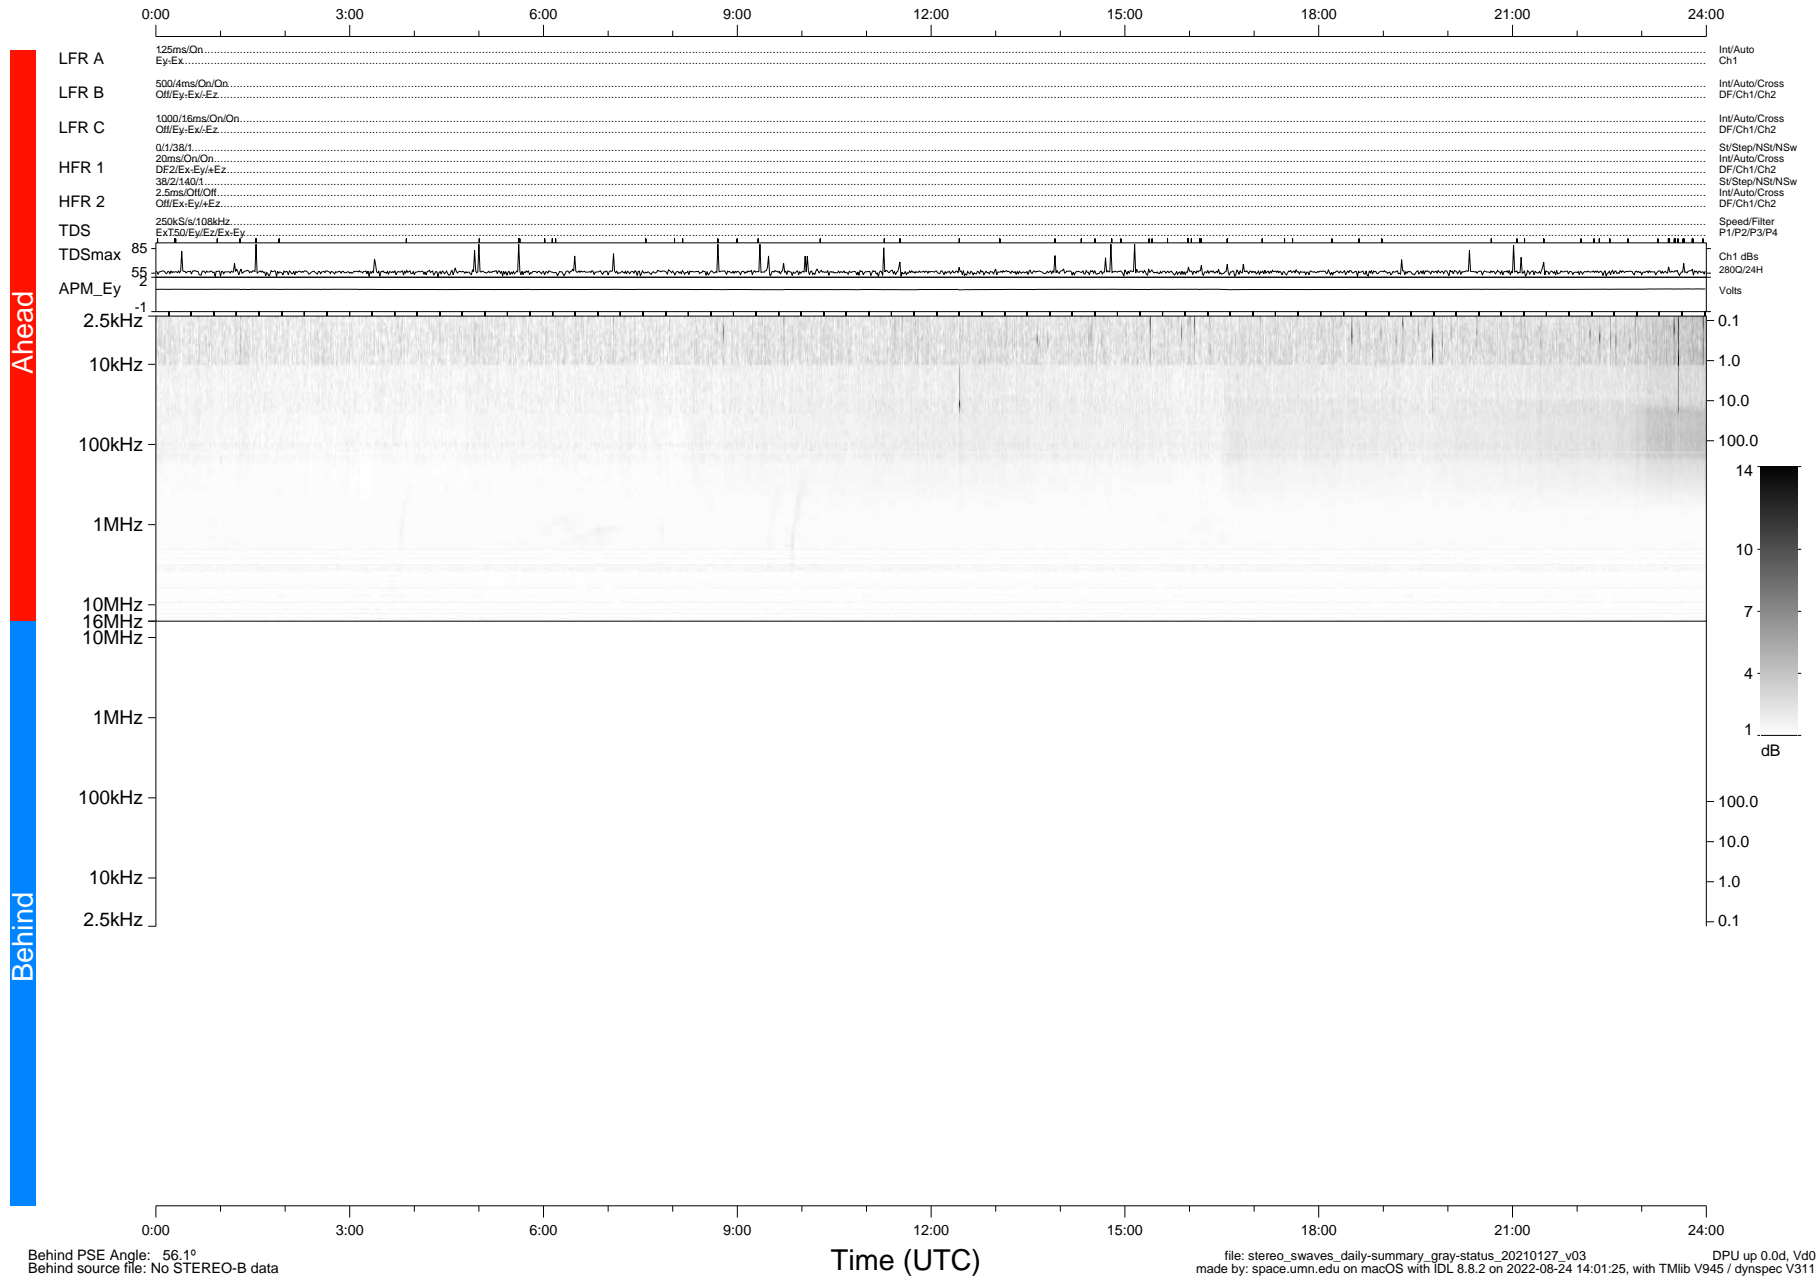

STEREO/WAVES Daily Summary - 27-Jan-2021 (DOY 027)

Ahead source file: swaves_ahead_2021_027_1_05.fin (Recovery: 100.0% HK, 95% Pkts)
 Ahead PSE Angle: -56.4°

DPU up 2030.9d, V412d32

Behind PSE Angle: 56.1°
 Behind source file: No STEREO-B data

file: stereo_swaves_daily-summary_gray-status_20210127_v03
 made by: space.umn.edu on macOS with IDL 8.8.2 on 2022-08-24 14:01:25, with TLib V945 / dynspec V311
 DPU up 0.0d, Vd0