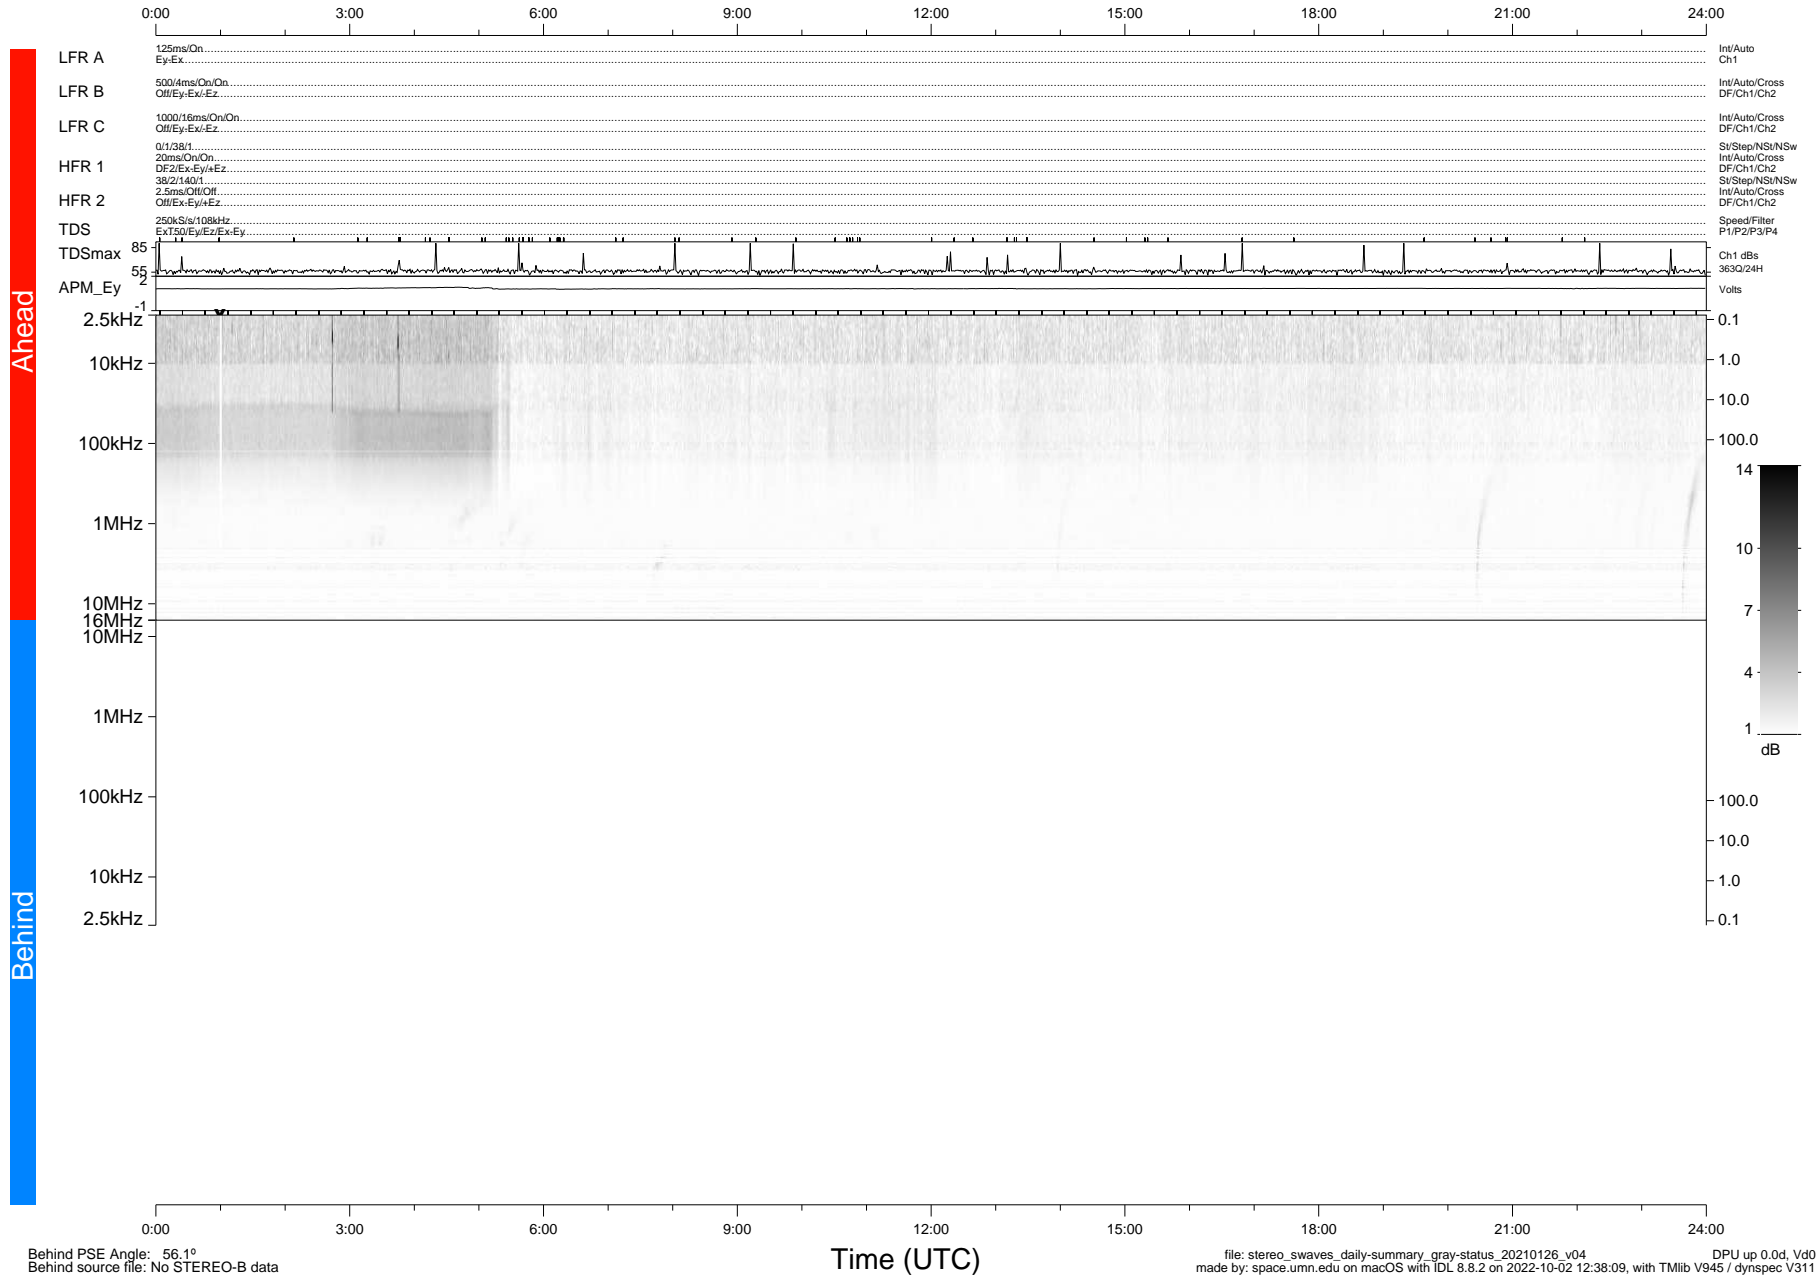

STEREO/WAVES Daily Summary - 26-Jan-2021 (DOY 026)

Ahead source file: swaves_ahead_2021_026_1_05.fin (Recovery: 100.0% HK, 108% Pkts)
 Ahead PSE Angle: -56.5°

DPU up 2029.9d, V412d32

Behind PSE Angle: 56.1°
 Behind source file: No STEREO-B data

file: stereo_swaves_daily-summary_gray-status_20210126_v04 DPU up 0.0d, Vd0
 made by: space.umn.edu on macOS with IDL 8.8.2 on 2022-10-02 12:38:09, with Tlib V945 / dynspec V311