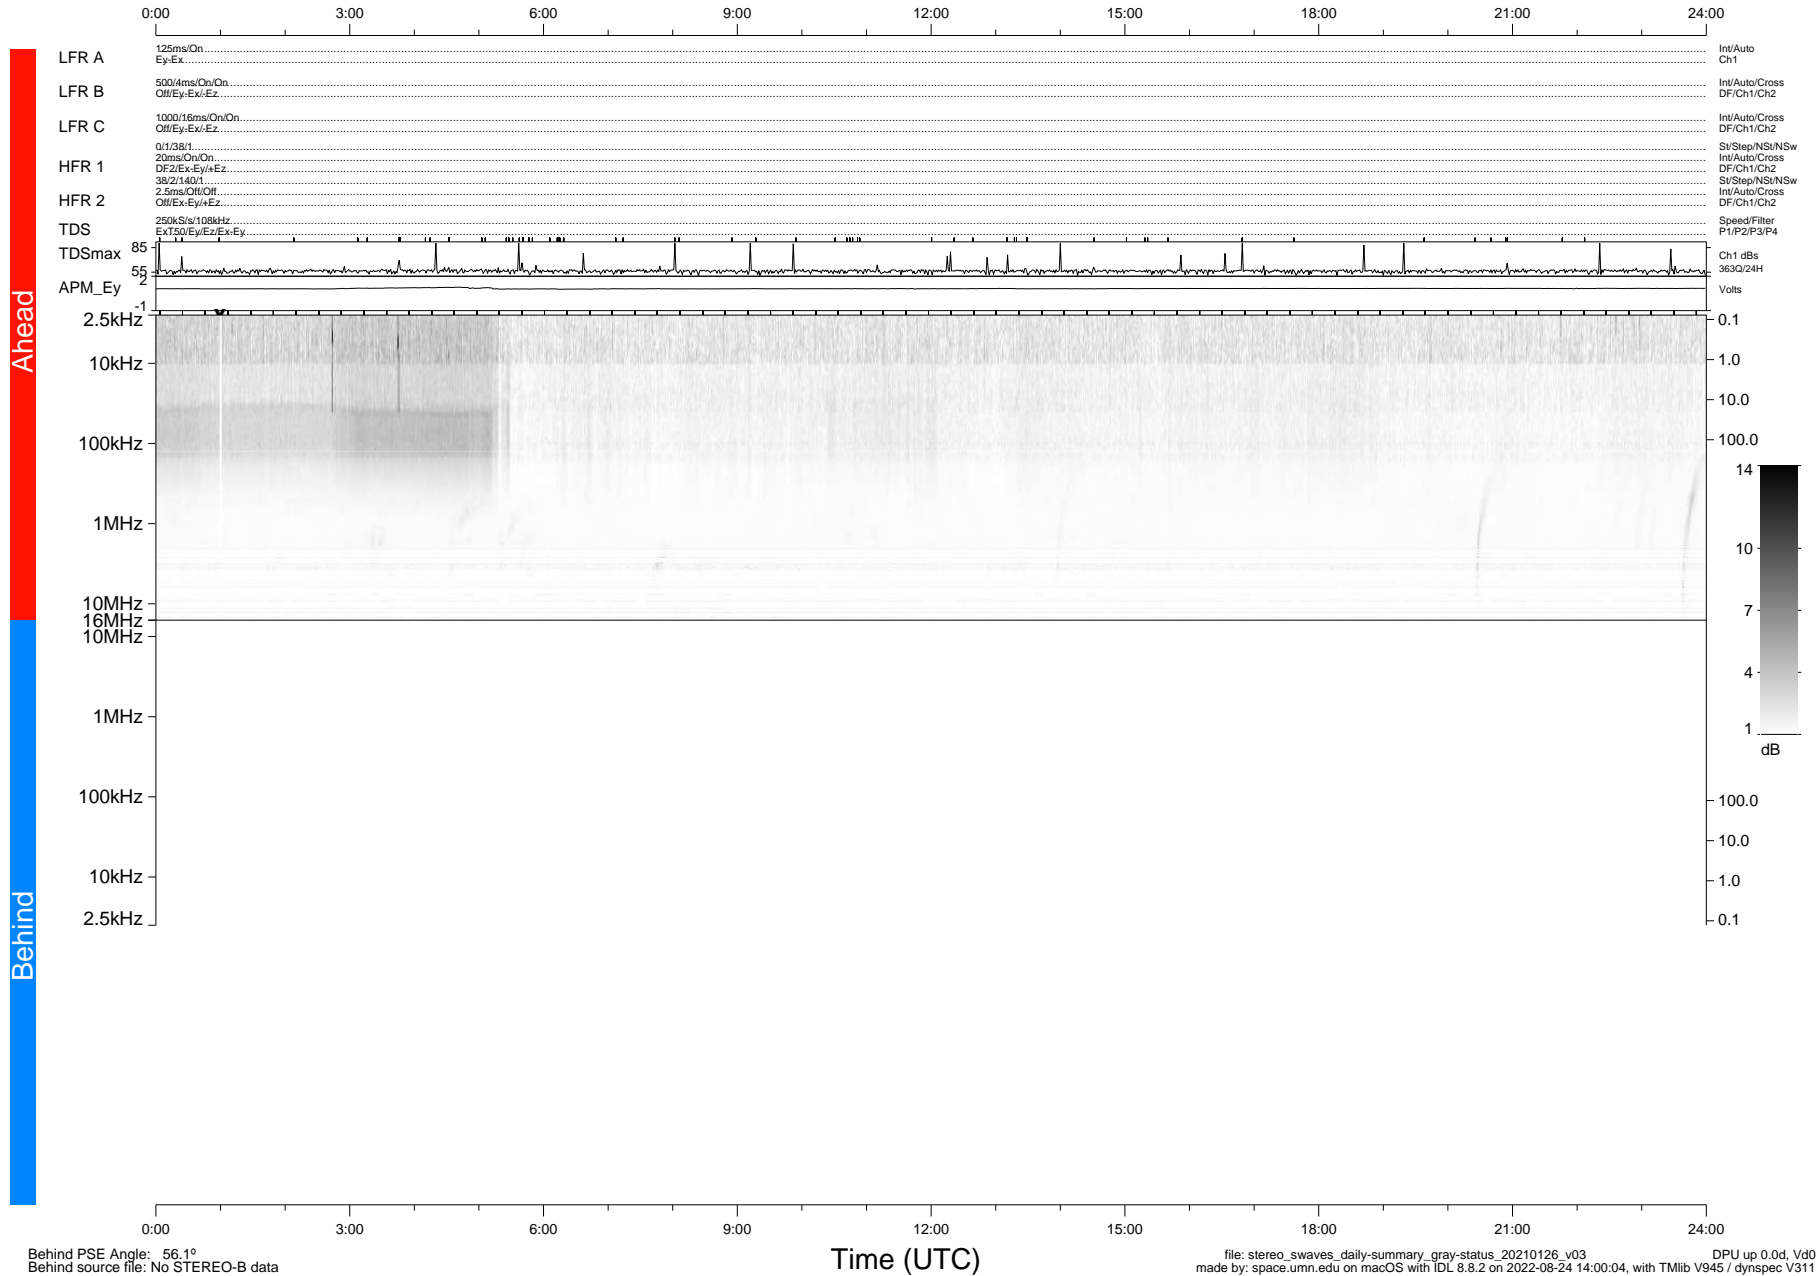

STEREO/WAVES Daily Summary - 26-Jan-2021 (DOY 026)

Ahead source file: swaves_ahead_2021_026_1_05.fin (Recovery: 100.0% HK, 108% Pkts)
 Ahead PSE Angle: -56.5°

DPU up 2029.9d, V412d32

Behind PSE Angle: 56.1°
 Behind source file: No STEREO-B data

Time (UTC)

file: stereo_swaves_daily-summary_gray-status_20210126_v03 DPU up 0.0d, Vd0
 made by: space.umn.edu on macOS with IDL 8.8.2 on 2022-08-24 14:00:04, with TLib V945 / dynspec V311