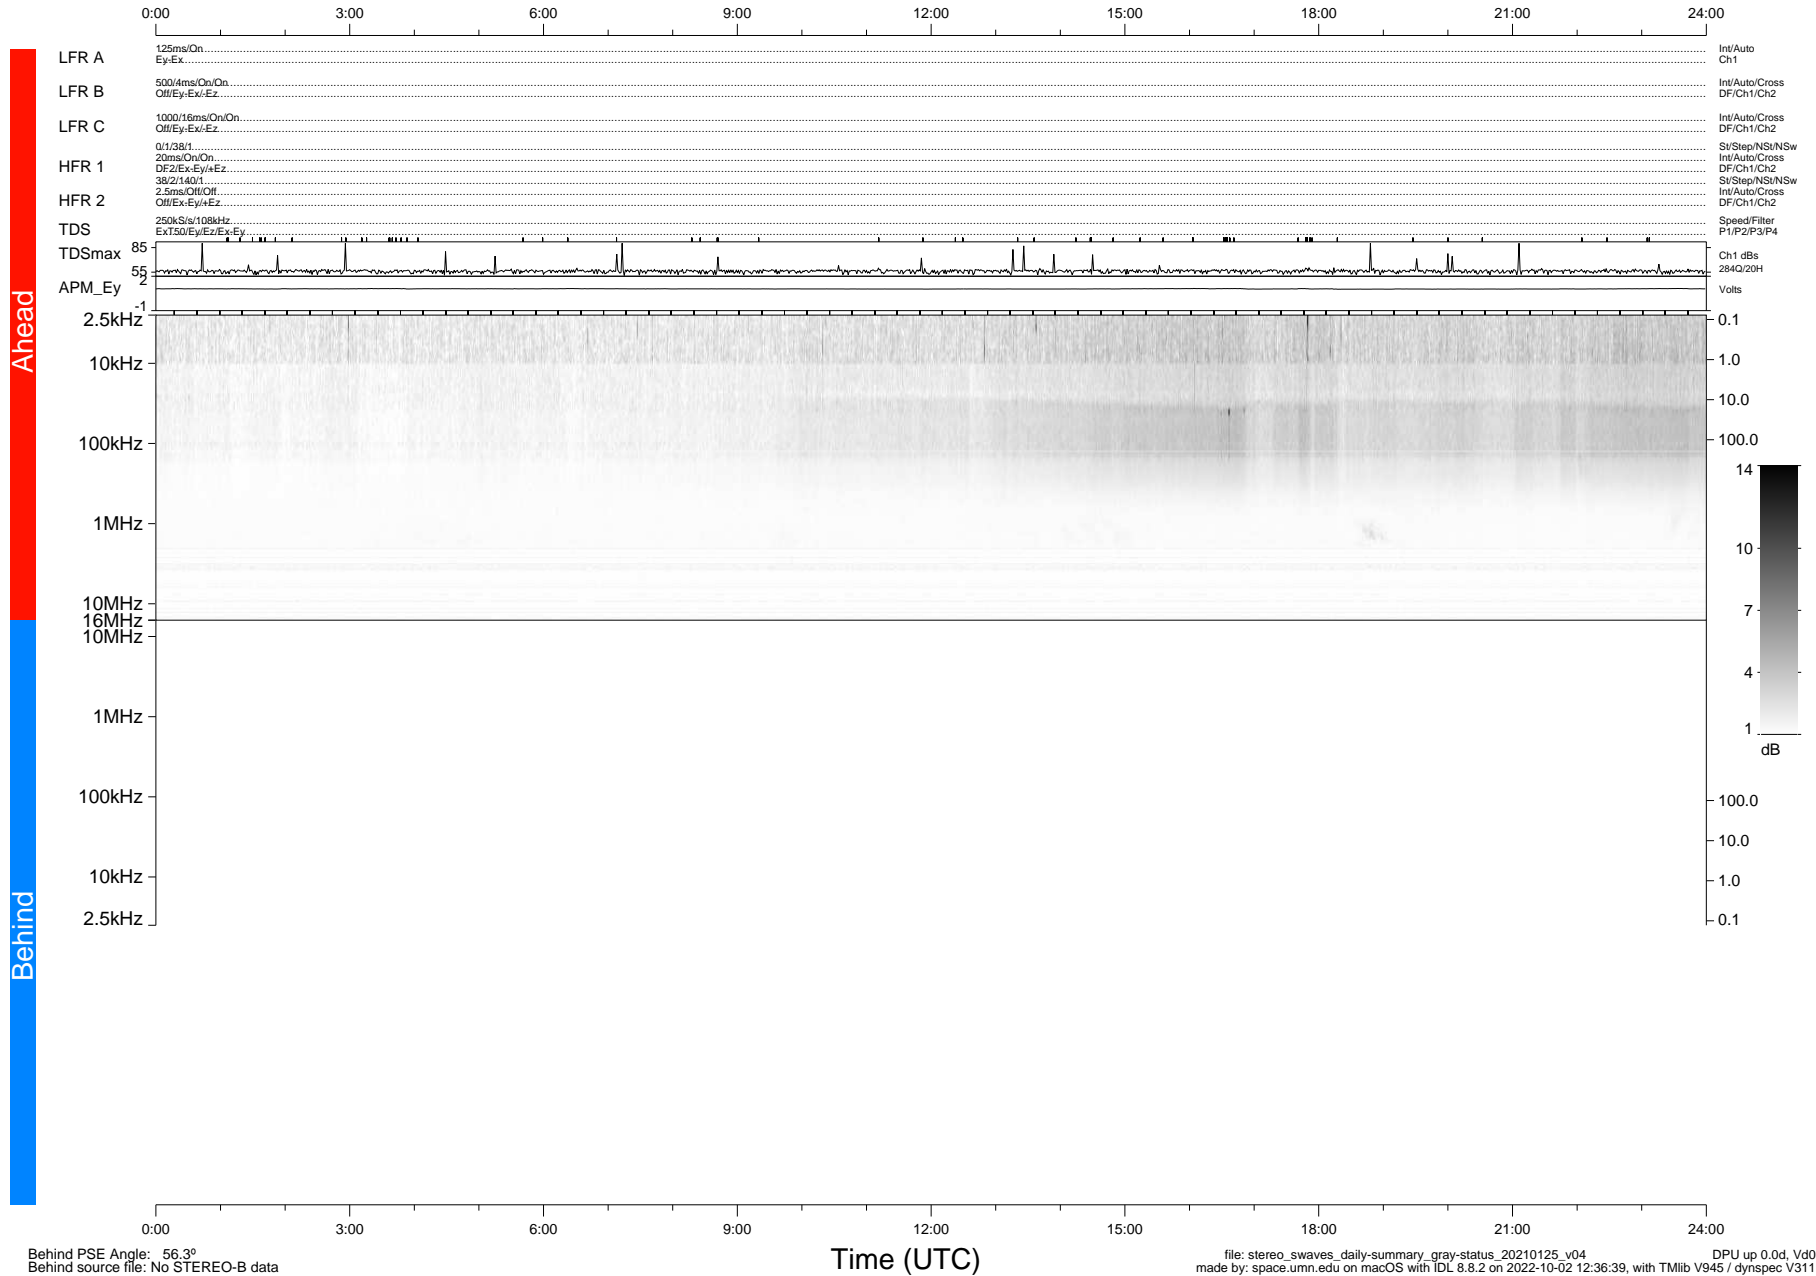

STEREO/WAVES Daily Summary - 25-Jan-2021 (DOY 025)

Ahead source file: swaves_ahead_2021_025_1_05.fin (Recovery: 100.0% HK, 96% Pkts)
 Ahead PSE Angle: -56.4°

DPU up 2028.9d, V412d32

Behind PSE Angle: 56.3°
 Behind source file: No STEREO-B data

Time (UTC)

file: stereo_swaves_daily-summary_gray-status_20210125_v04
 made by: space.umn.edu on macOS with IDL 8.8.2 on 2022-10-02 12:36:39, with TLib V945 / dynspec V311
 DPU up 0.0d, Vd0