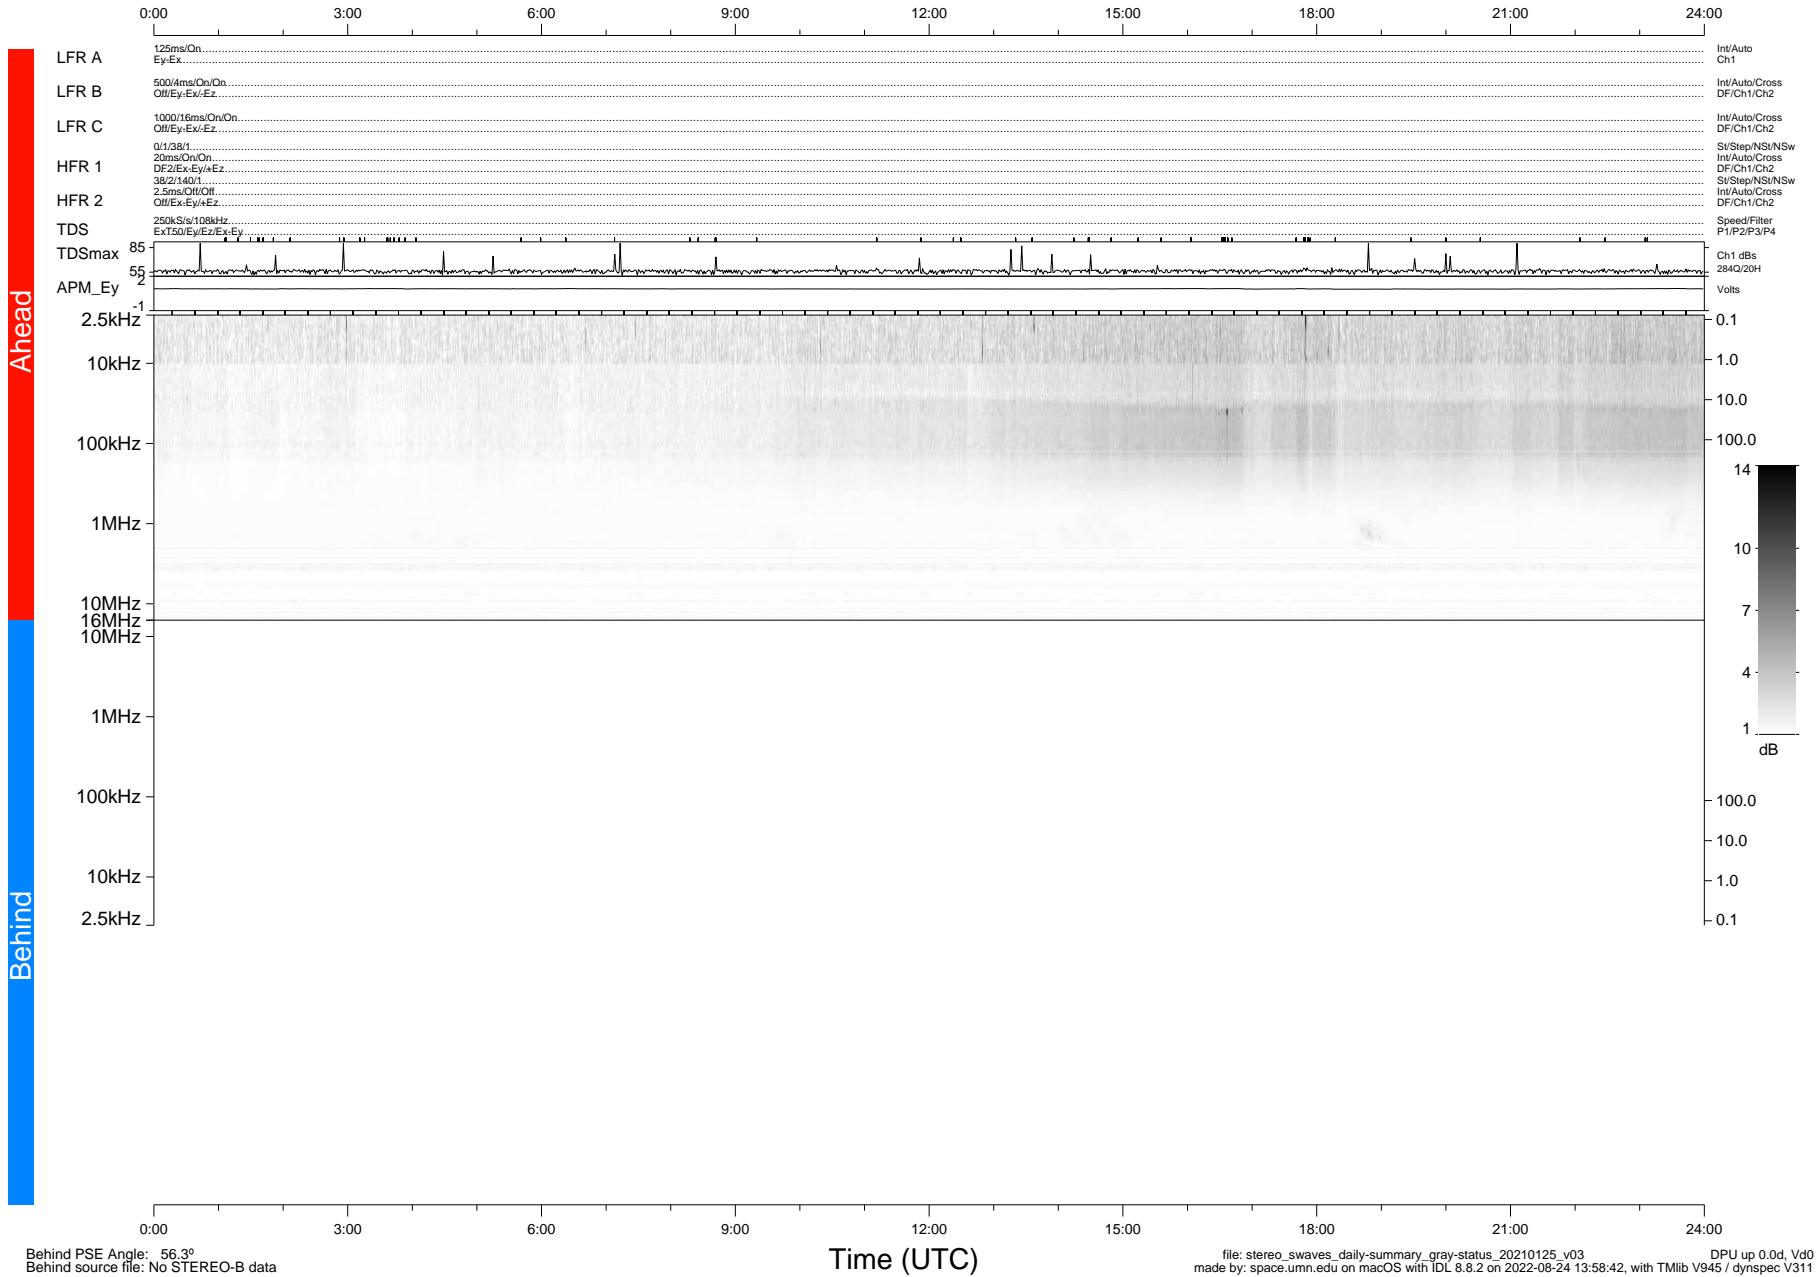

STEREO/WAVES Daily Summary - 25-Jan-2021 (DOY 025)

Ahead source file: swaves_ahead_2021_025_1_05.fin (Recovery: 100.0% HK, 96% Pkts)
 Ahead PSE Angle: -56.4°

DPU up 2028.9d, V412d32

Behind PSE Angle: 56.3°
 Behind source file: No STEREO-B data

Time (UTC)

file: stereo_swaves_daily-summary_gray-status_20210125_v03
 made by: space.umn.edu on macOS with IDL 8.8.2 on 2022-08-24 13:58:42, with TLib V945 / dynspec V311
 DPU up 0.0d, Vd0