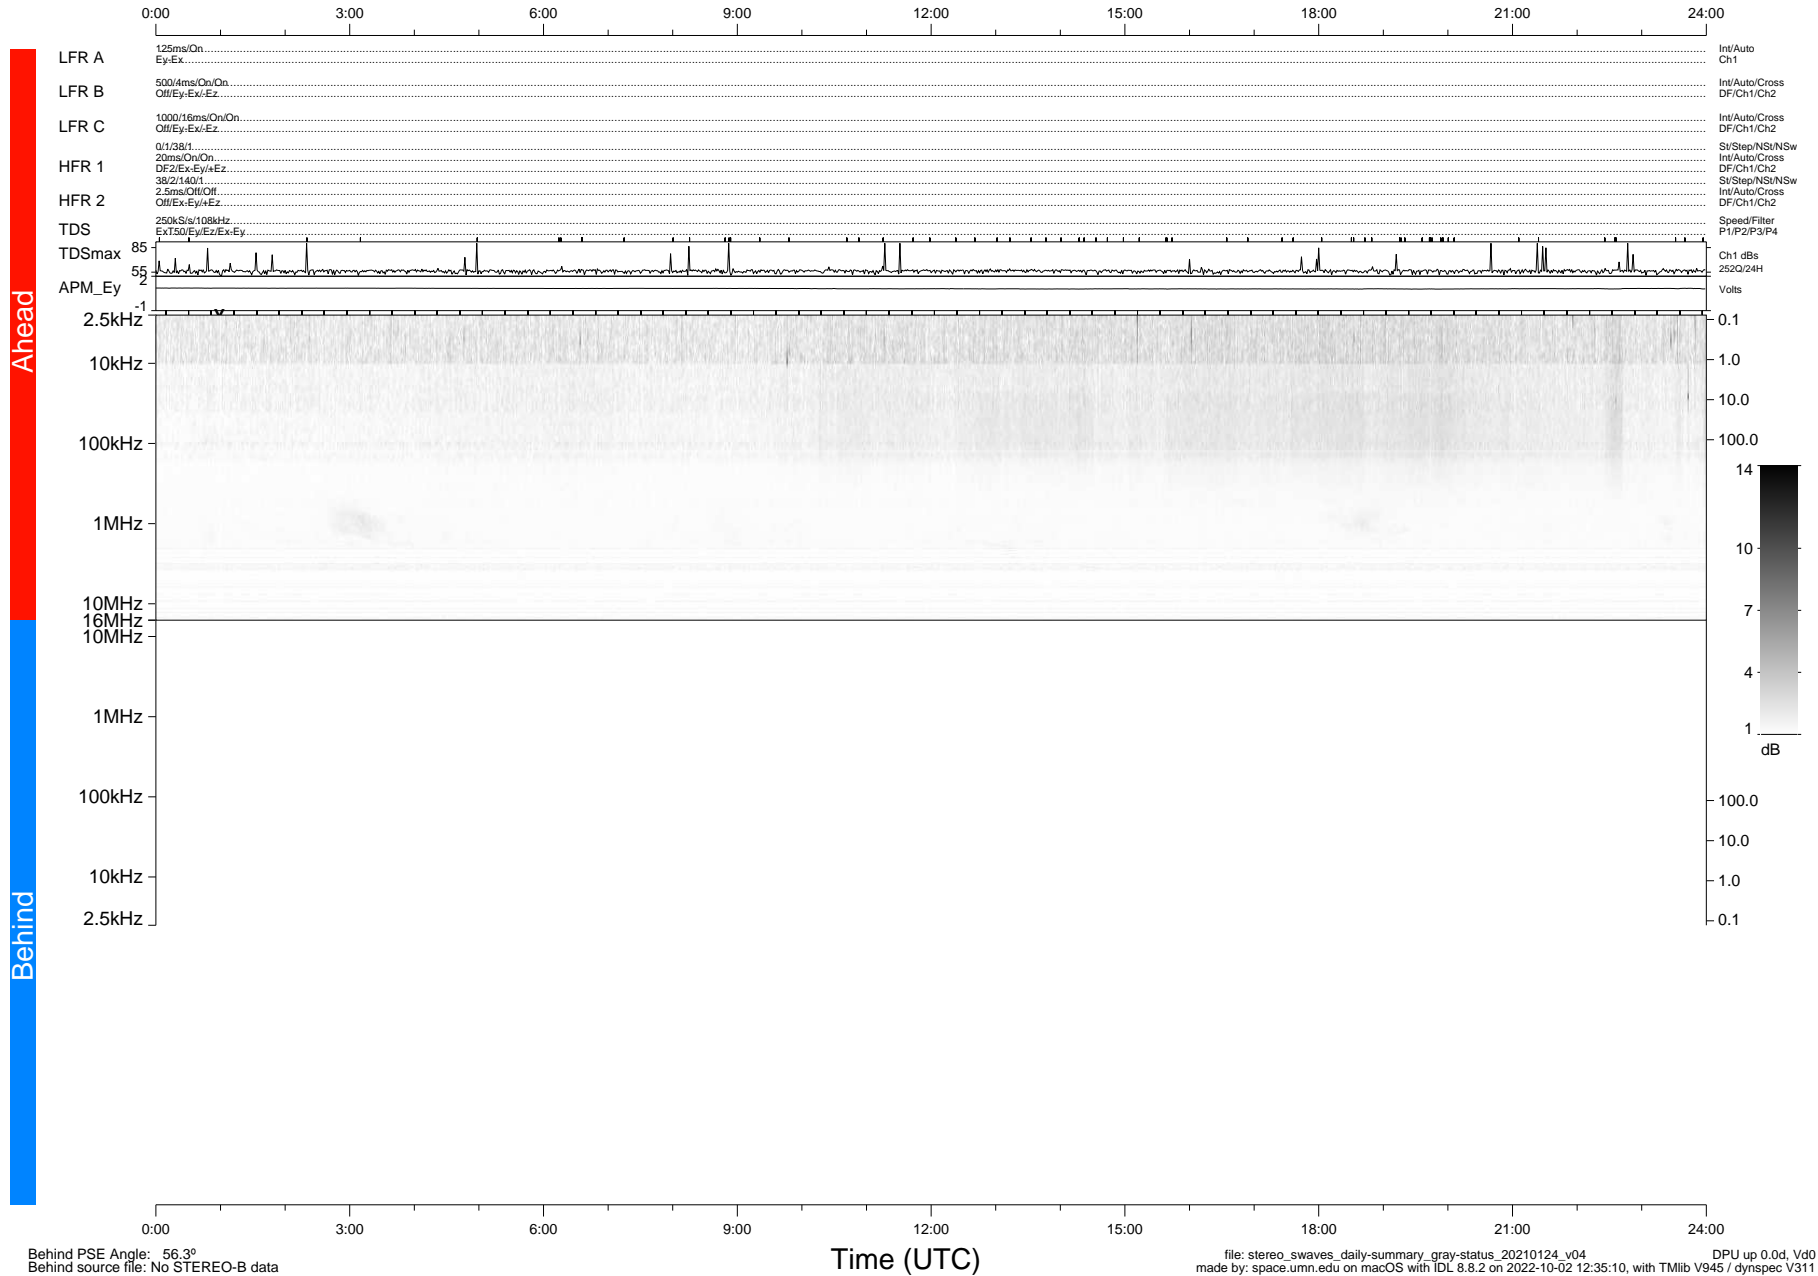

STEREO/WAVES Daily Summary - 24-Jan-2021 (DOY 024)

Ahead source file: swaves_ahead_2021_024_1_05.fin (Recovery: 100.0% HK, 92% Pkts)
 Ahead PSE Angle: -56.4°

DPU up 2027.9d, V412d32

Behind PSE Angle: 56.3°
 Behind source file: No STEREO-B data

file: stereo_swaves_daily-summary_gray-status_20210124_v04
 made by: space.umn.edu on macOS with IDL 8.8.2 on 2022-10-02 12:35:10, with Tlib V945 / dynspec V311
 DPU up 0.0d, Vd0