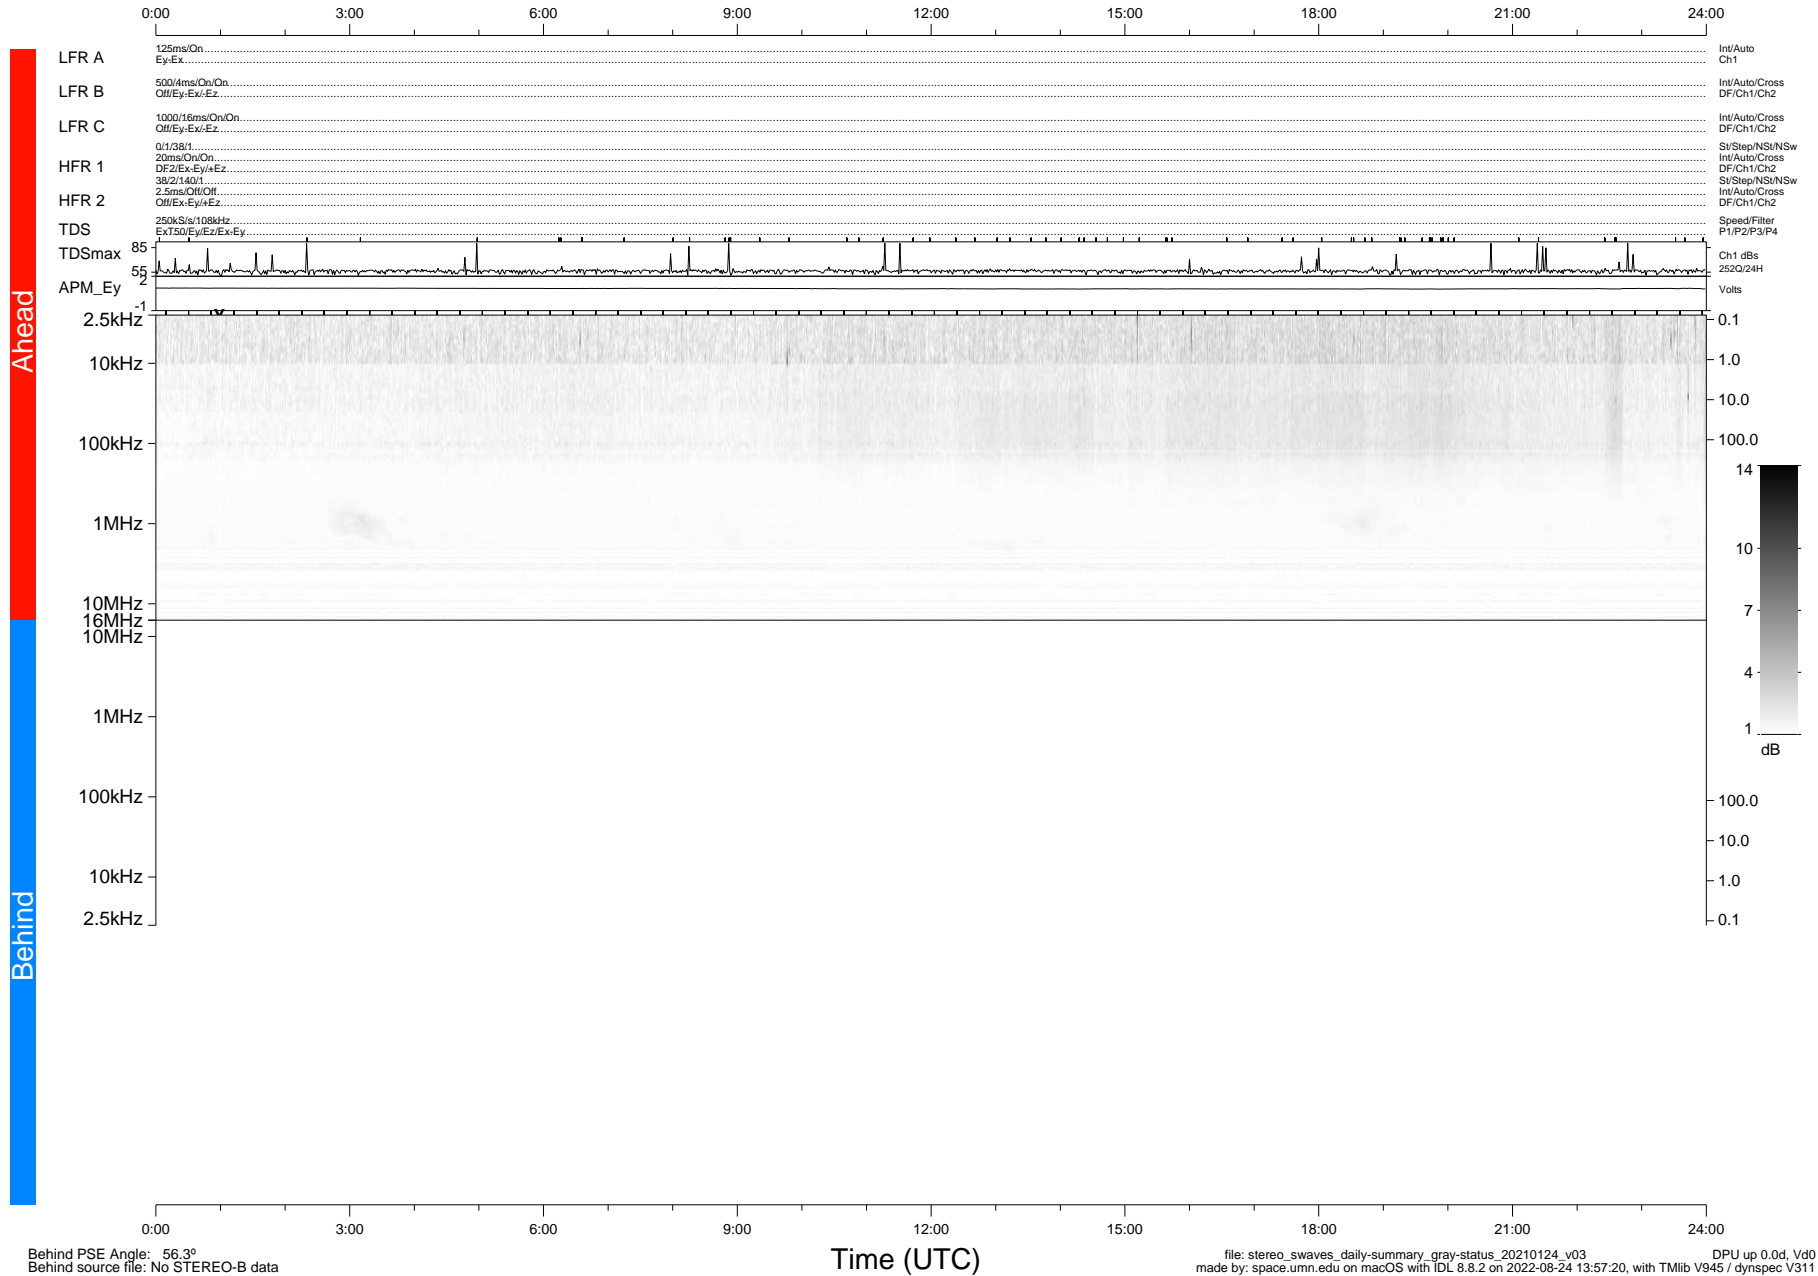

STEREO/WAVES Daily Summary - 24-Jan-2021 (DOY 024)

Ahead source file: swaves_ahead_2021_024_1_05.fin (Recovery: 100.0% HK, 92% Pkts)
 Ahead PSE Angle: -56.4°

DPU up 2027.9d, V412d32

Behind PSE Angle: 56.3°
 Behind source file: No STEREO-B data

file: stereo_swaves_daily-summary_gray-status_20210124_v03
 made by: space.umn.edu on macOS with IDL 8.8.2 on 2022-08-24 13:57:20, with Tlib V945 / dynspec V311
 DPU up 0.0d, Vd0