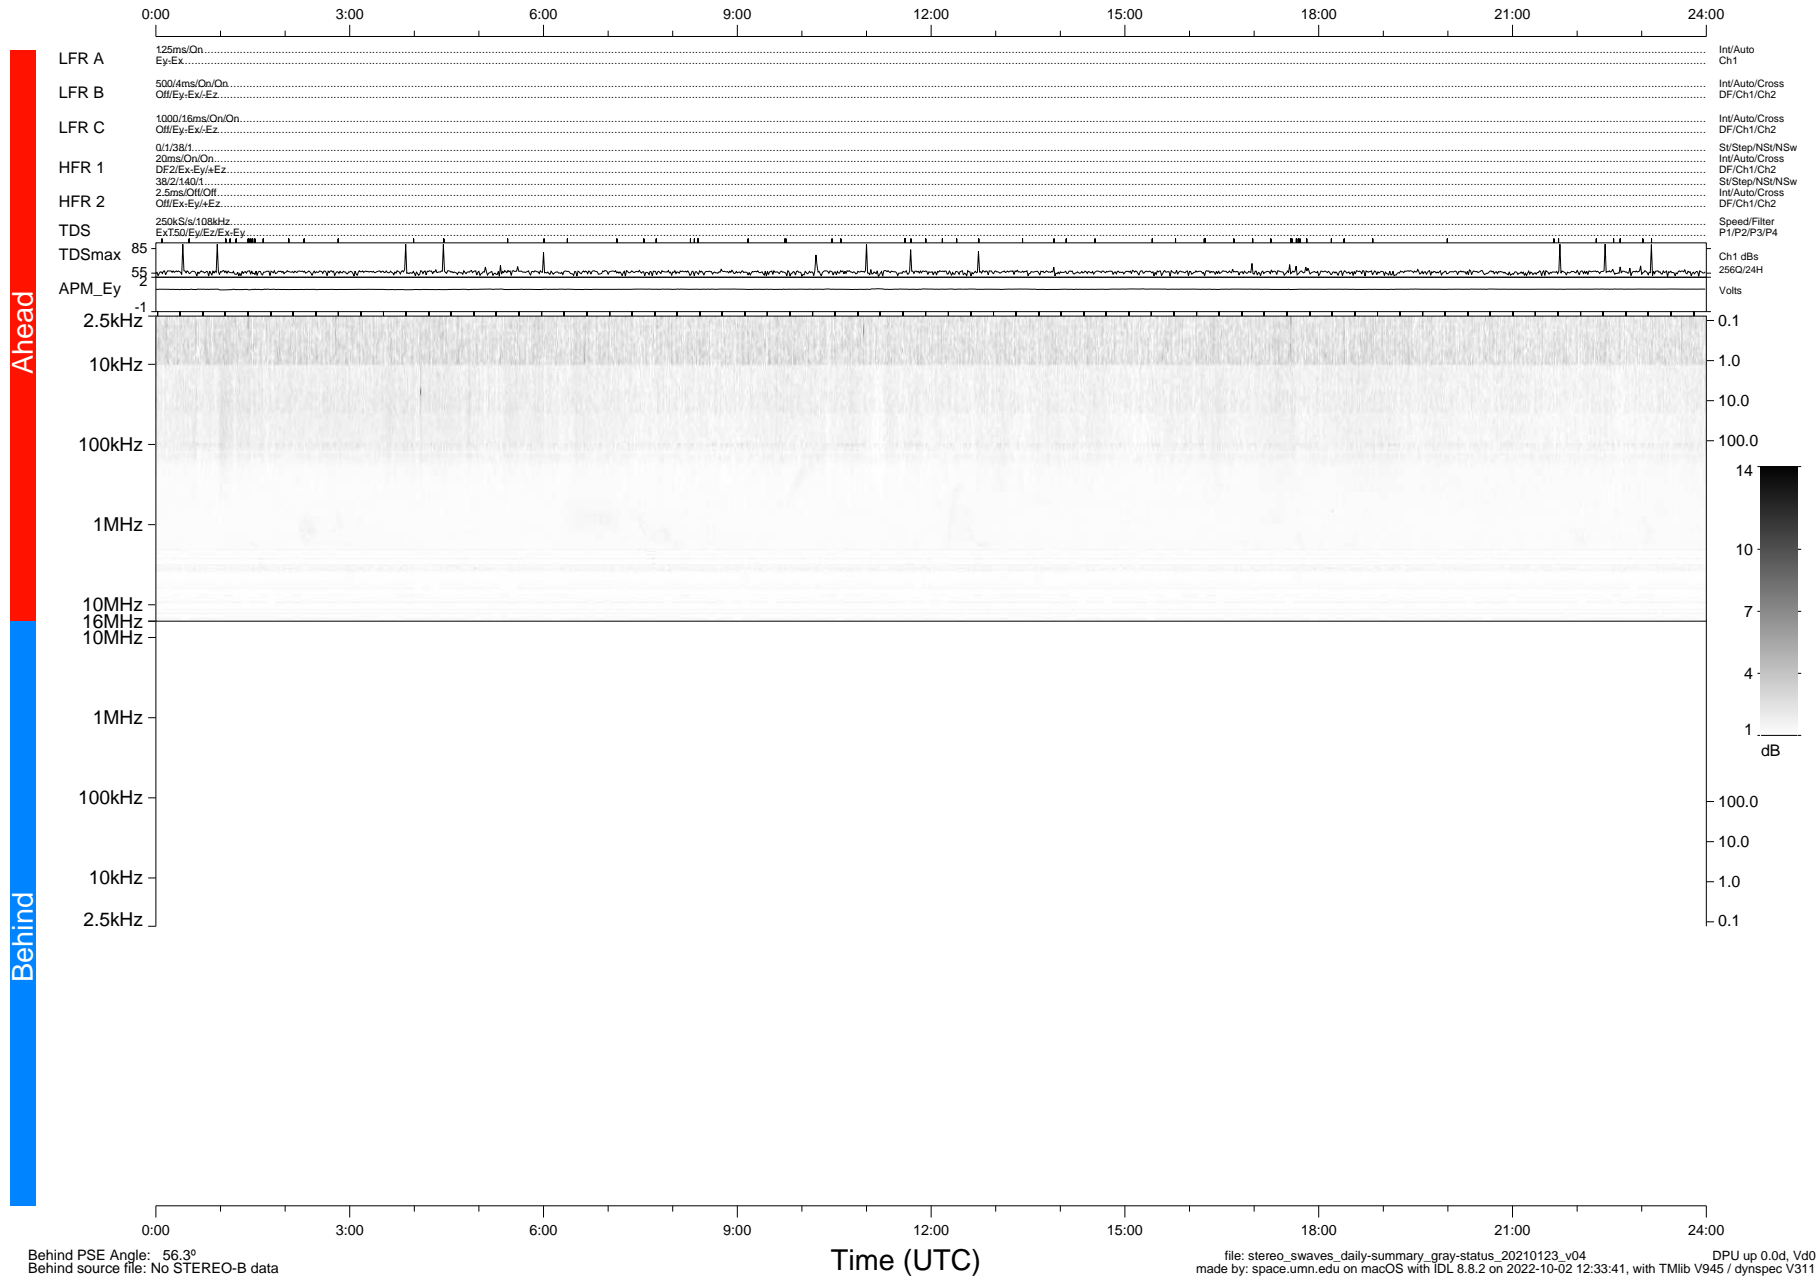

STEREO/WAVES Daily Summary - 23-Jan-2021 (DOY 023)

Ahead source file: swaves_ahead_2021_023_1_05.fin (Recovery: 100.0% HK, 92% Pkts)
 Ahead PSE Angle: -56.5°

DPU up 2026.9d, V412d32

Behind PSE Angle: 56.3°
 Behind source file: No STEREO-B data

file: stereo_swaves_daily-summary_gray-status_20210123_v04
 made by: space.umn.edu on macOS with IDL 8.8.2 on 2022-10-02 12:33:41, with TLib V945 / dynspec V311
 DPU up 0.0d, Vd0