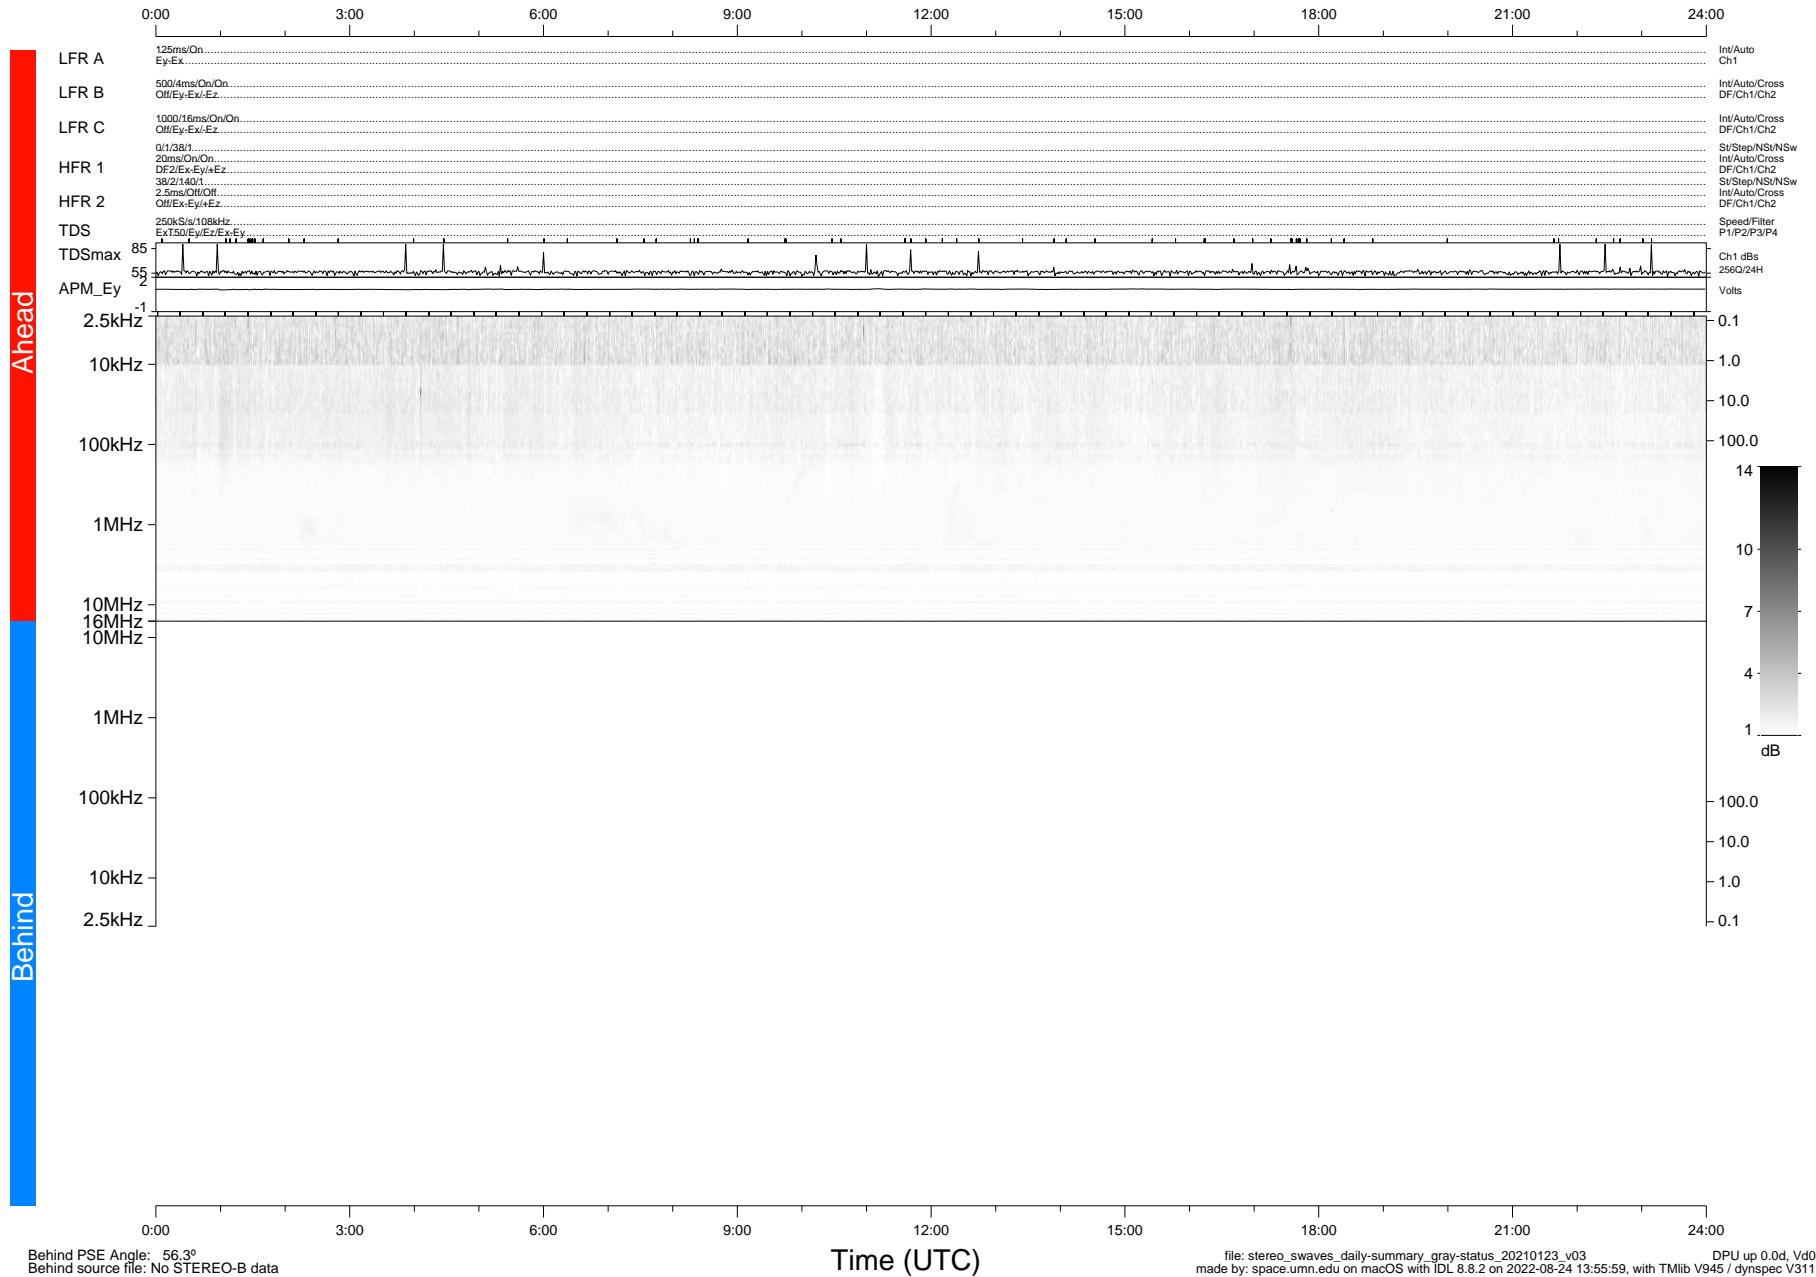

STEREO/WAVES Daily Summary - 23-Jan-2021 (DOY 023)

Ahead source file: swaves_ahead_2021_023_1_05.fin (Recovery: 100.0% HK, 92% Pkts)
 Ahead PSE Angle: -56.5°

DPU up 2026.9d, V412d32

Behind PSE Angle: 56.3°
 Behind source file: No STEREO-B data

Time (UTC)

file: stereo_swaves_daily-summary_gray-status_20210123_v03
 made by: space.umn.edu on macOS with IDL 8.8.2 on 2022-08-24 13:55:59, with TLib V945 / dynspec V311
 DPU up 0.0d, Vd0