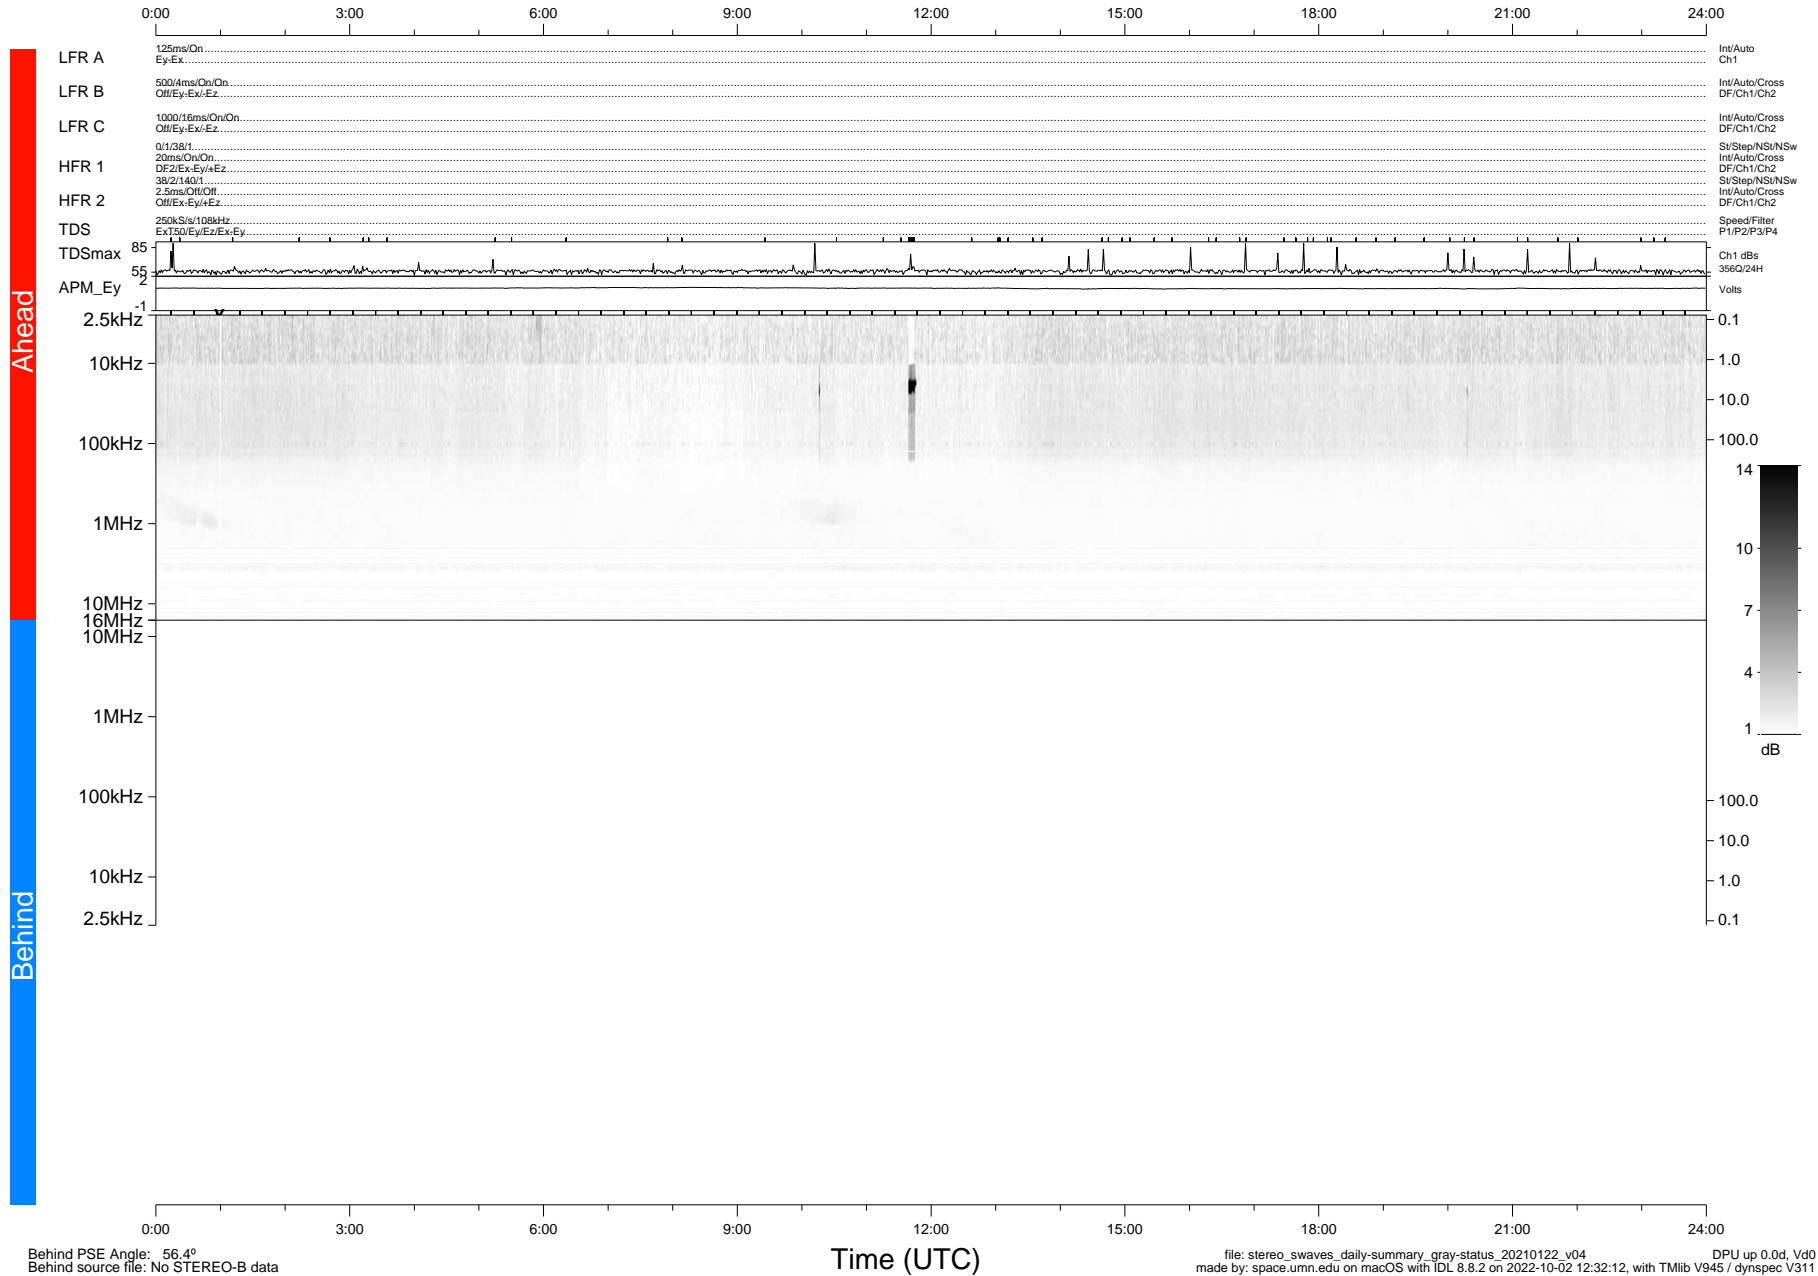

STEREO/WAVES Daily Summary - 22-Jan-2021 (DOY 022)

Ahead source file: swaves_ahead_2021_022_1_05.fin (Recovery: 100.0% HK, 107% Pkts)
 Ahead PSE Angle: -56.5°

DPU up 2025.9d, V412d32

Behind PSE Angle: 56.4°
 Behind source file: No STEREO-B data

file: stereo_swaves_daily-summary_gray-status_20210122_v04
 made by: space.umn.edu on macOS with IDL 8.8.2 on 2022-10-02 12:32:12, with TLib V945 / dynspec V311
 DPU up 0.0d, Vd0