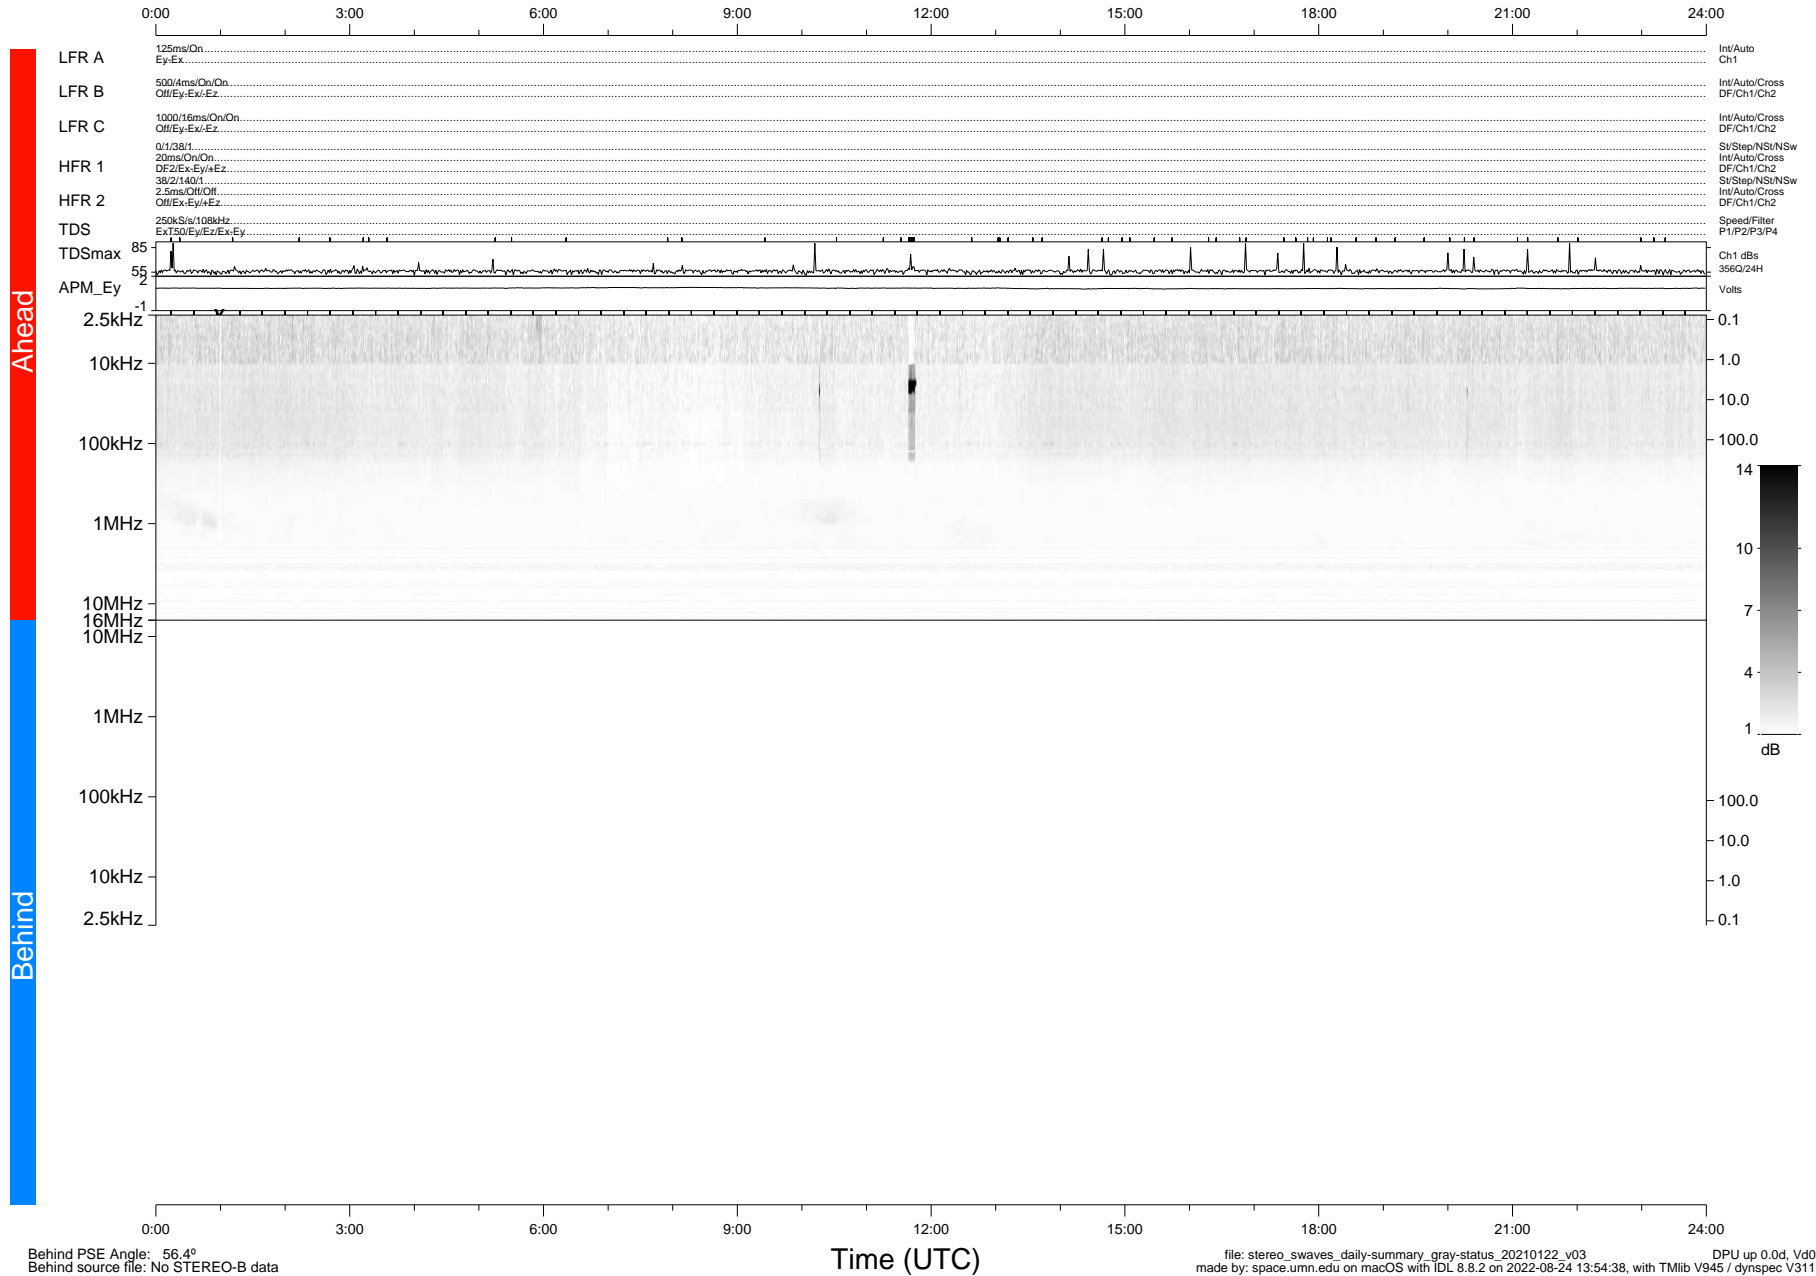

# STEREO/WAVES Daily Summary - 22-Jan-2021 (DOY 022)

Ahead source file: swaves\_ahead\_2021\_022\_1\_05.fin (Recovery: 100.0% HK, 107% Pkts)  
 Ahead PSE Angle: -56.5°

DPU up 2025.9d, V412d32

Behind PSE Angle: 56.4°  
 Behind source file: No STEREO-B data

file: stereo\_swaves\_daily-summary\_gray-status\_20210122\_v03  
 made by: space.umn.edu on macOS with IDL 8.8.2 on 2022-08-24 13:54:38, with TLib V945 / dynspec V311  
 DPU up 0.0d, Vd0