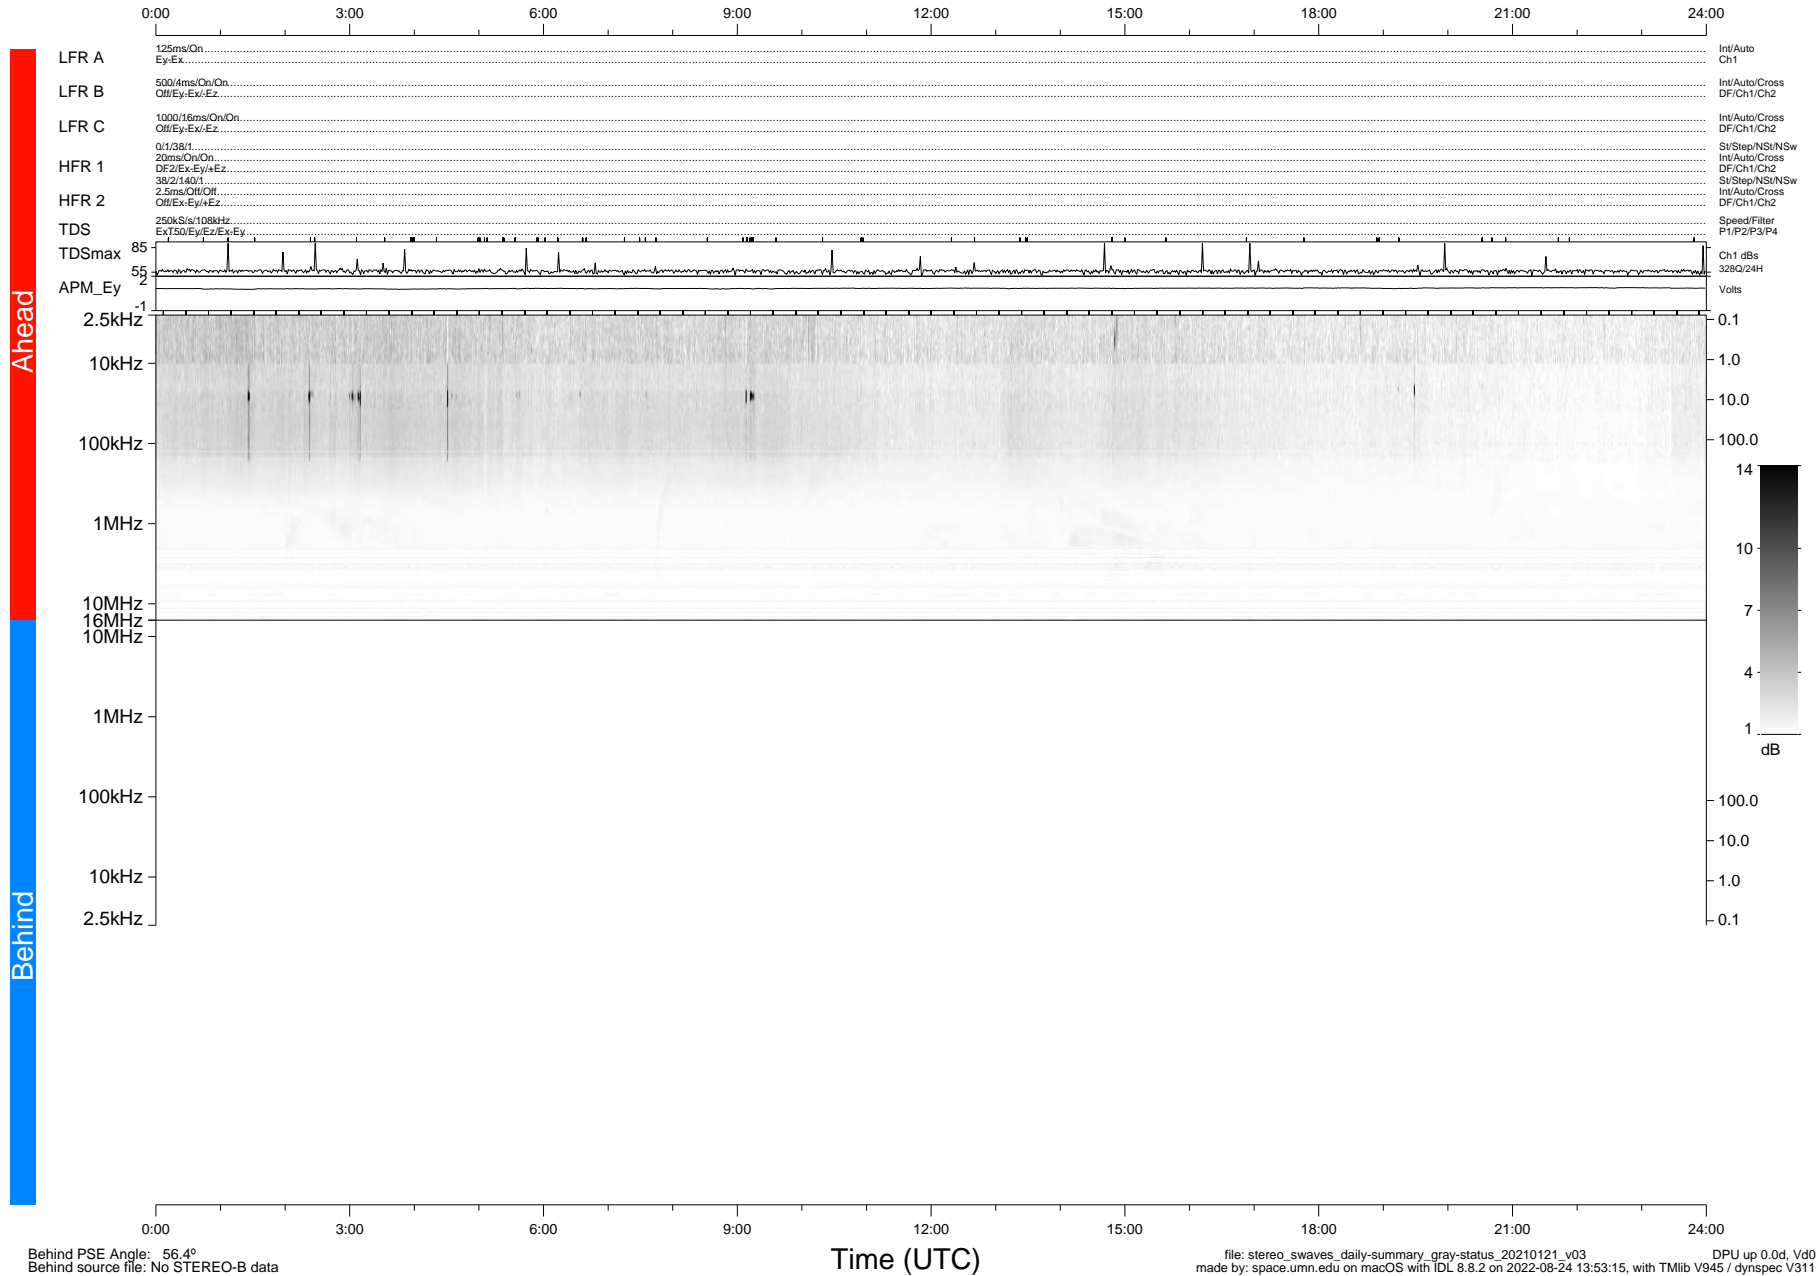

STEREO/WAVES Daily Summary - 21-Jan-2021 (DOY 021)

Ahead source file: swaves_ahead_2021_021_1_05.fin (Recovery: 100.1% HK, 103% Pkts)
 Ahead PSE Angle: -56.6°

DPU up 2024.9d, V412d32

Behind PSE Angle: 56.4°
 Behind source file: No STEREO-B data

file: stereo_swaves_daily-summary_gray-status_20210121_v03
 made by: space.umn.edu on macOS with IDL 8.8.2 on 2022-08-24 13:53:15, with TLib V945 / dynspec V311
 DPU up 0.0d, Vd0