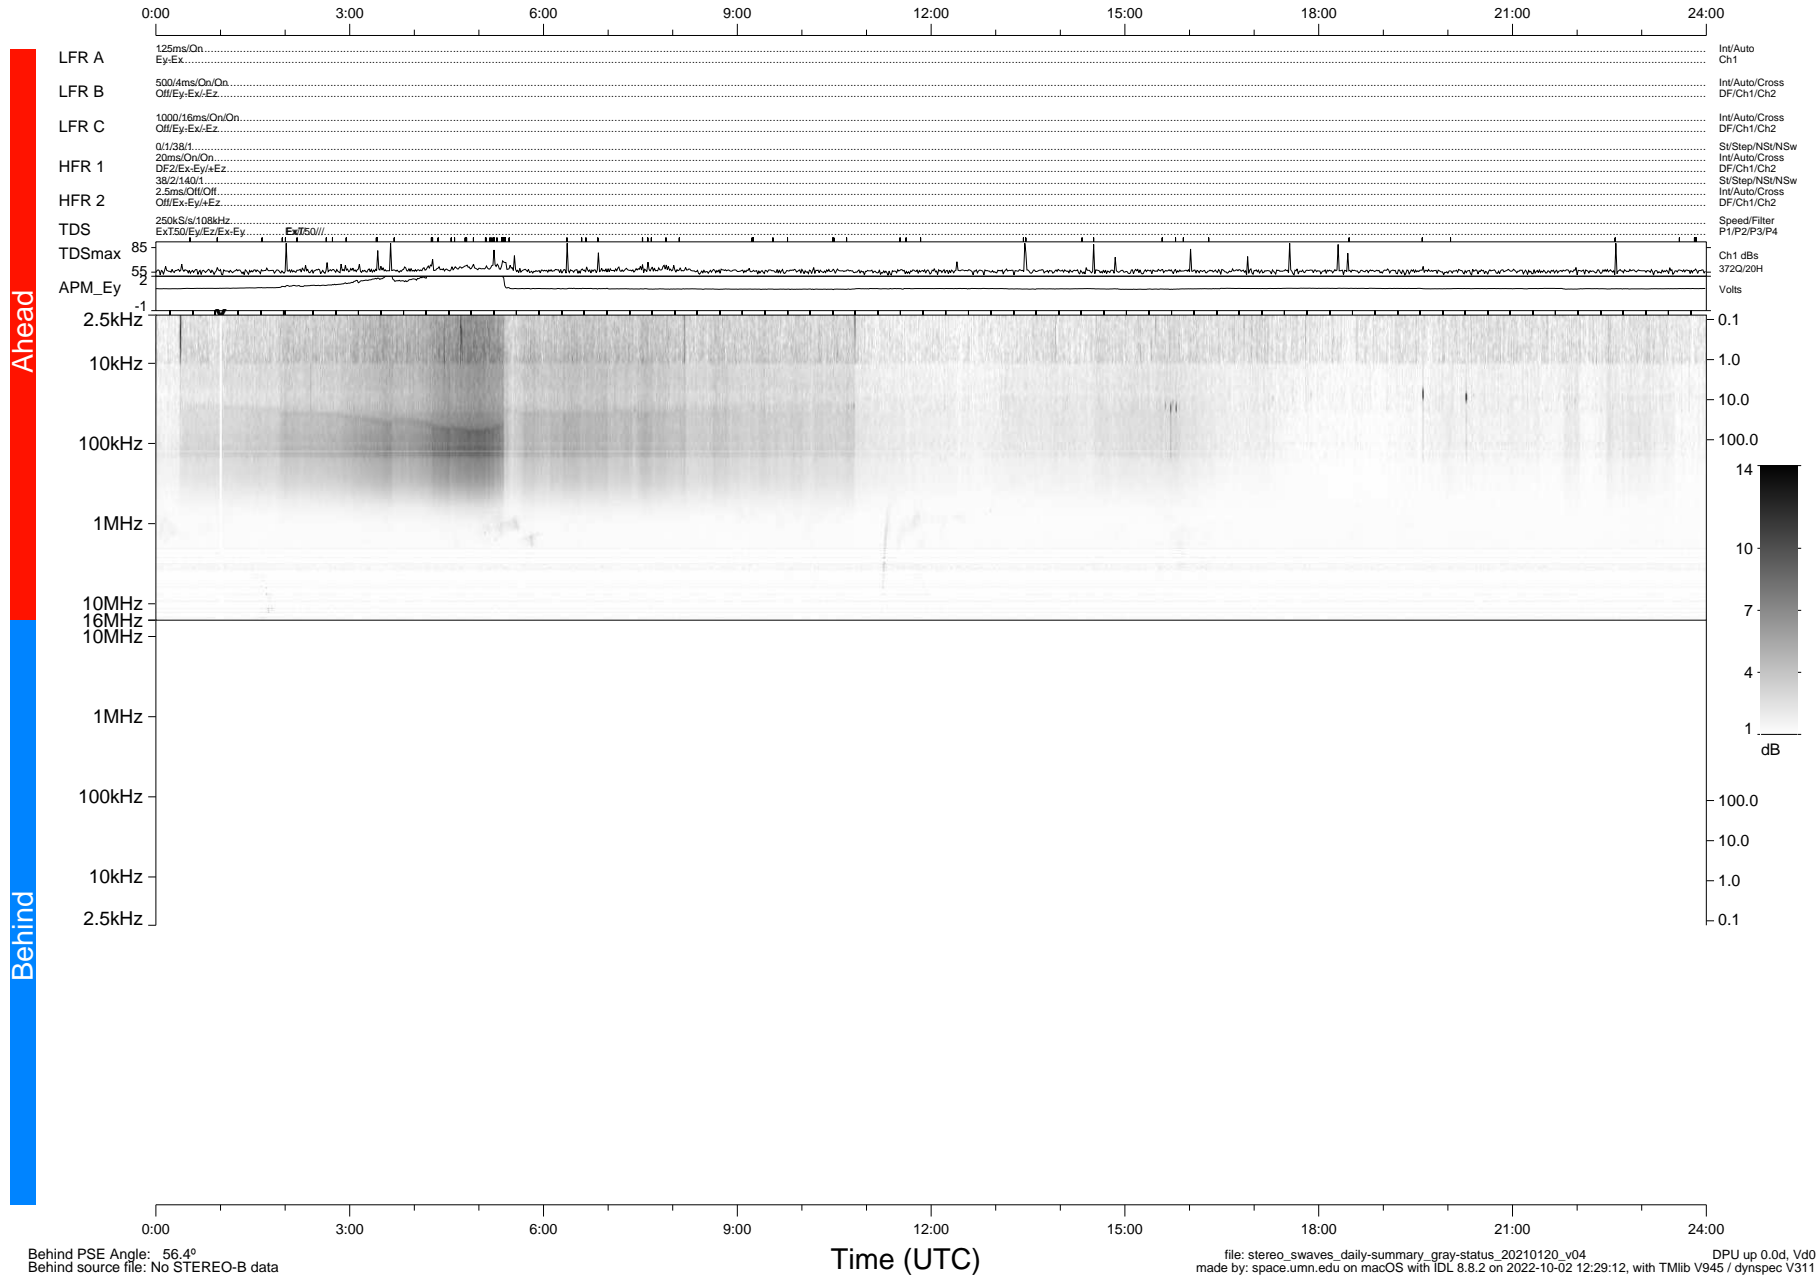

STEREO/WAVES Daily Summary - 20-Jan-2021 (DOY 020)

Ahead source file: swaves_ahead_2021_020_1_05.fin (Recovery: 100.0% HK, 108% Pkts)
 Ahead PSE Angle: -56.6°

DPU up 2023.9d, V412d32

Behind PSE Angle: 56.4°
 Behind source file: No STEREO-B data

file: stereo_swaves_daily-summary_gray-status_20210120_v04
 made by: space.umn.edu on macOS with IDL 8.8.2 on 2022-10-02 12:29:12, with TMLib V945 / dynspec V311
 DPU up 0.0d, Vd0