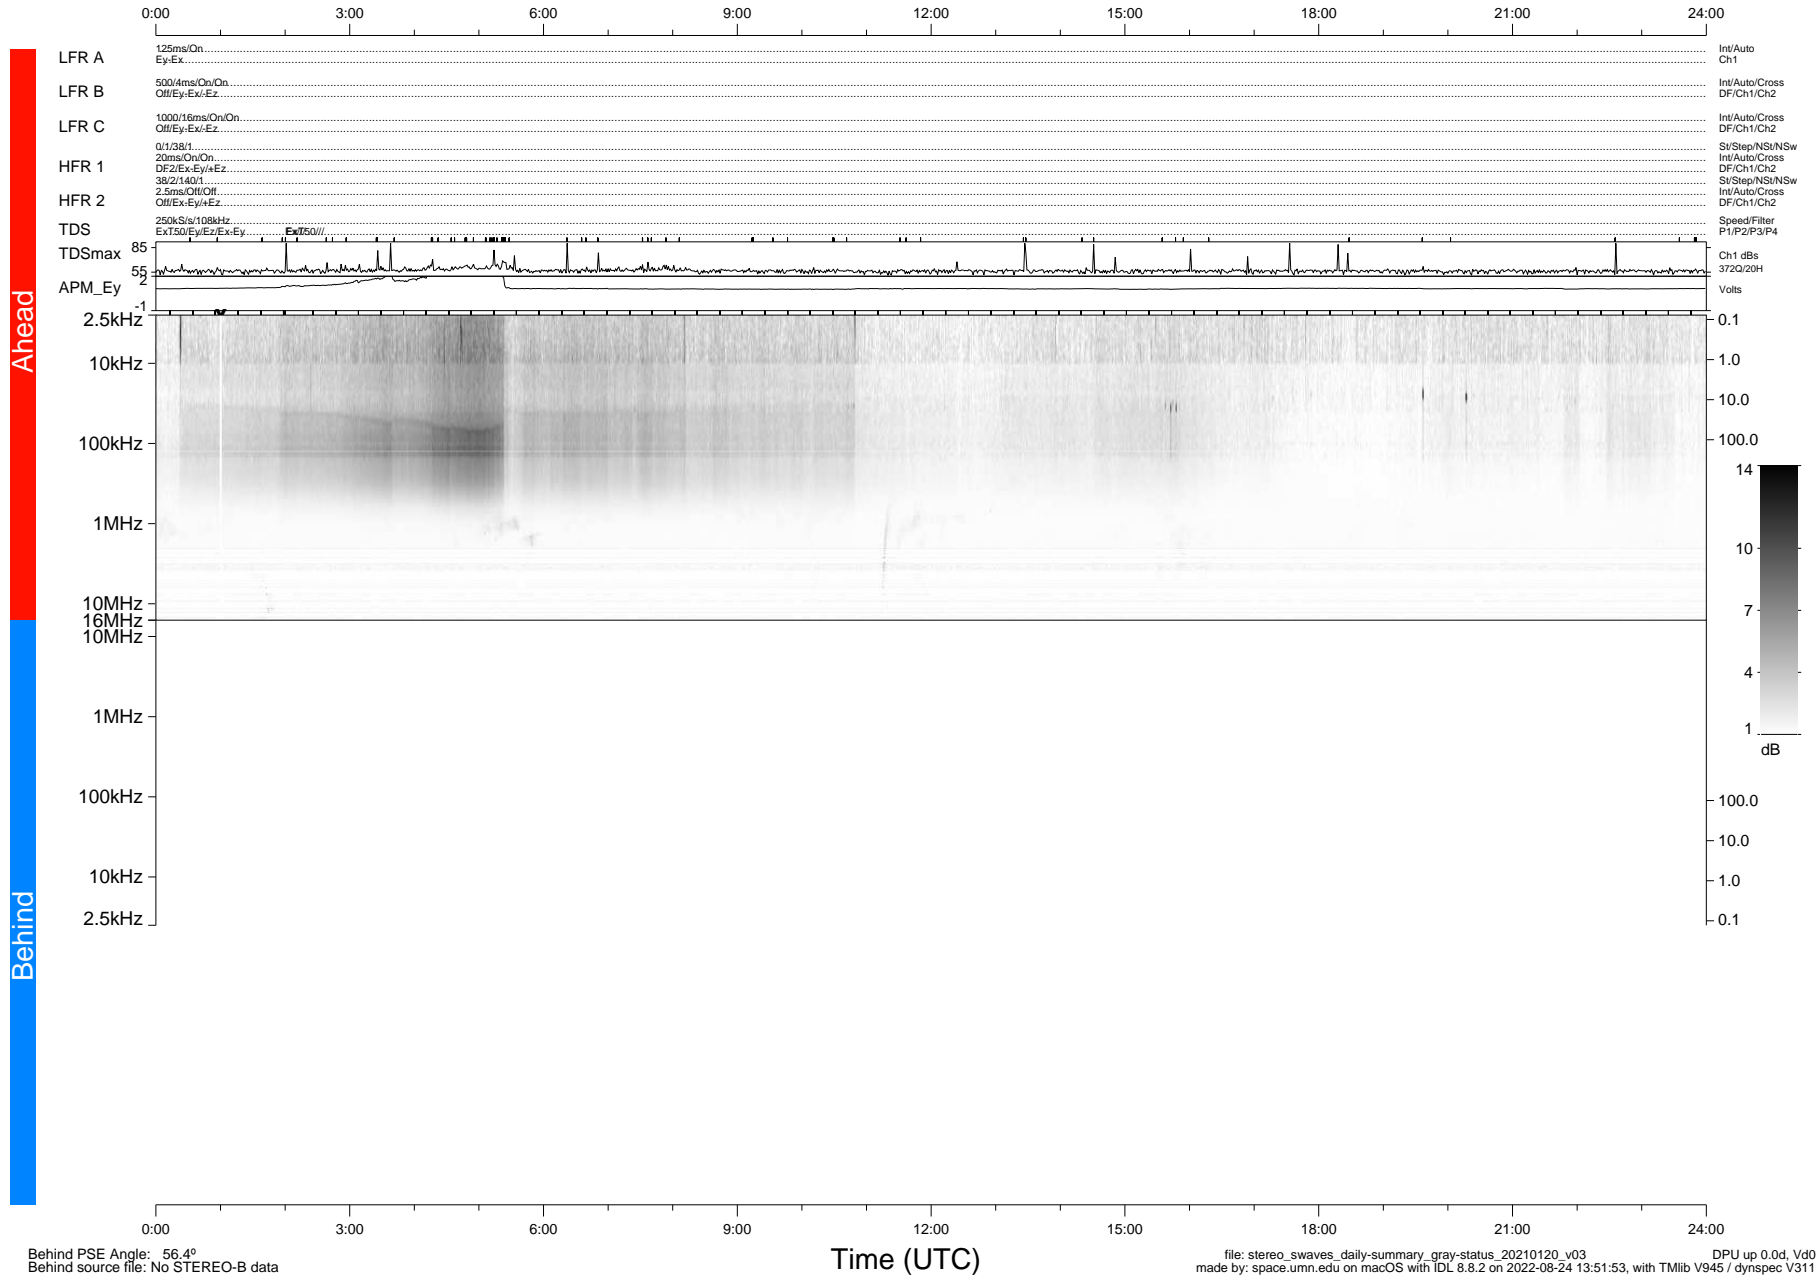

STEREO/WAVES Daily Summary - 20-Jan-2021 (DOY 020)

Ahead source file: swaves_ahead_2021_020_1_05.fin (Recovery: 100.0% HK, 108% Pkts)
 Ahead PSE Angle: -56.6°

DPU up 2023.9d, V412d32

Behind PSE Angle: 56.4°
 Behind source file: No STEREO-B data

file: stereo_swaves_daily-summary_gray-status_20210120_v03
 made by: space.umn.edu on macOS with IDL 8.8.2 on 2022-08-24 13:51:53, with TLib V945 / dynspec V311
 DPU up 0.0d, Vd0