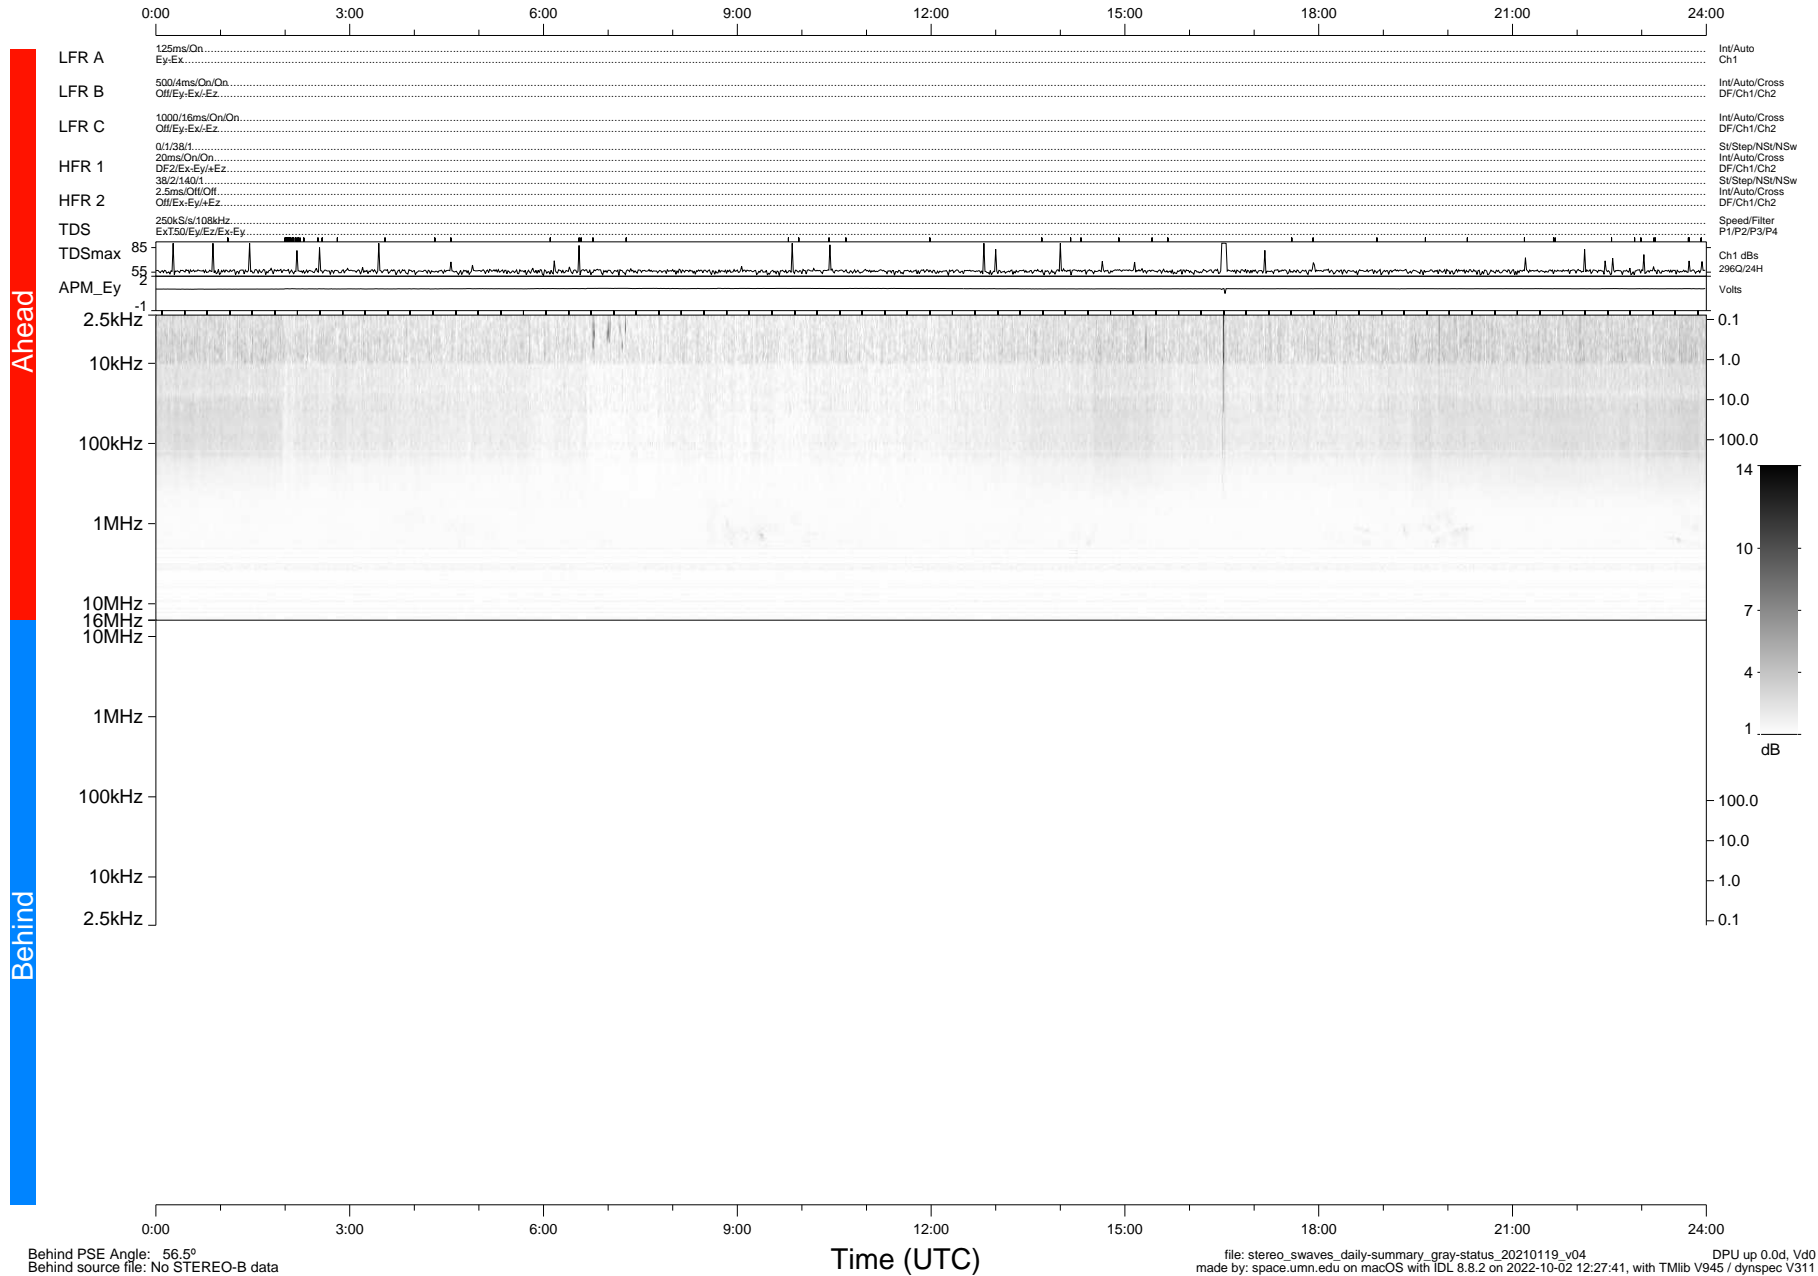

STEREO/WAVES Daily Summary - 19-Jan-2021 (DOY 019)

Ahead source file: swaves_ahead_2021_019_1_05.fin (Recovery: 100.0% HK, 98% Pkts)
 Ahead PSE Angle: -56.5°

DPU up 2022.9d, V412d32

Behind PSE Angle: 56.5°
 Behind source file: No STEREO-B data

Time (UTC)

file: stereo_swaves_daily-summary_gray-status_20210119_v04 DPU up 0.0d, Vd0
 made by: space.umn.edu on macOS with IDL 8.8.2 on 2022-10-02 12:27:41, with TLib V945 / dynspec V311