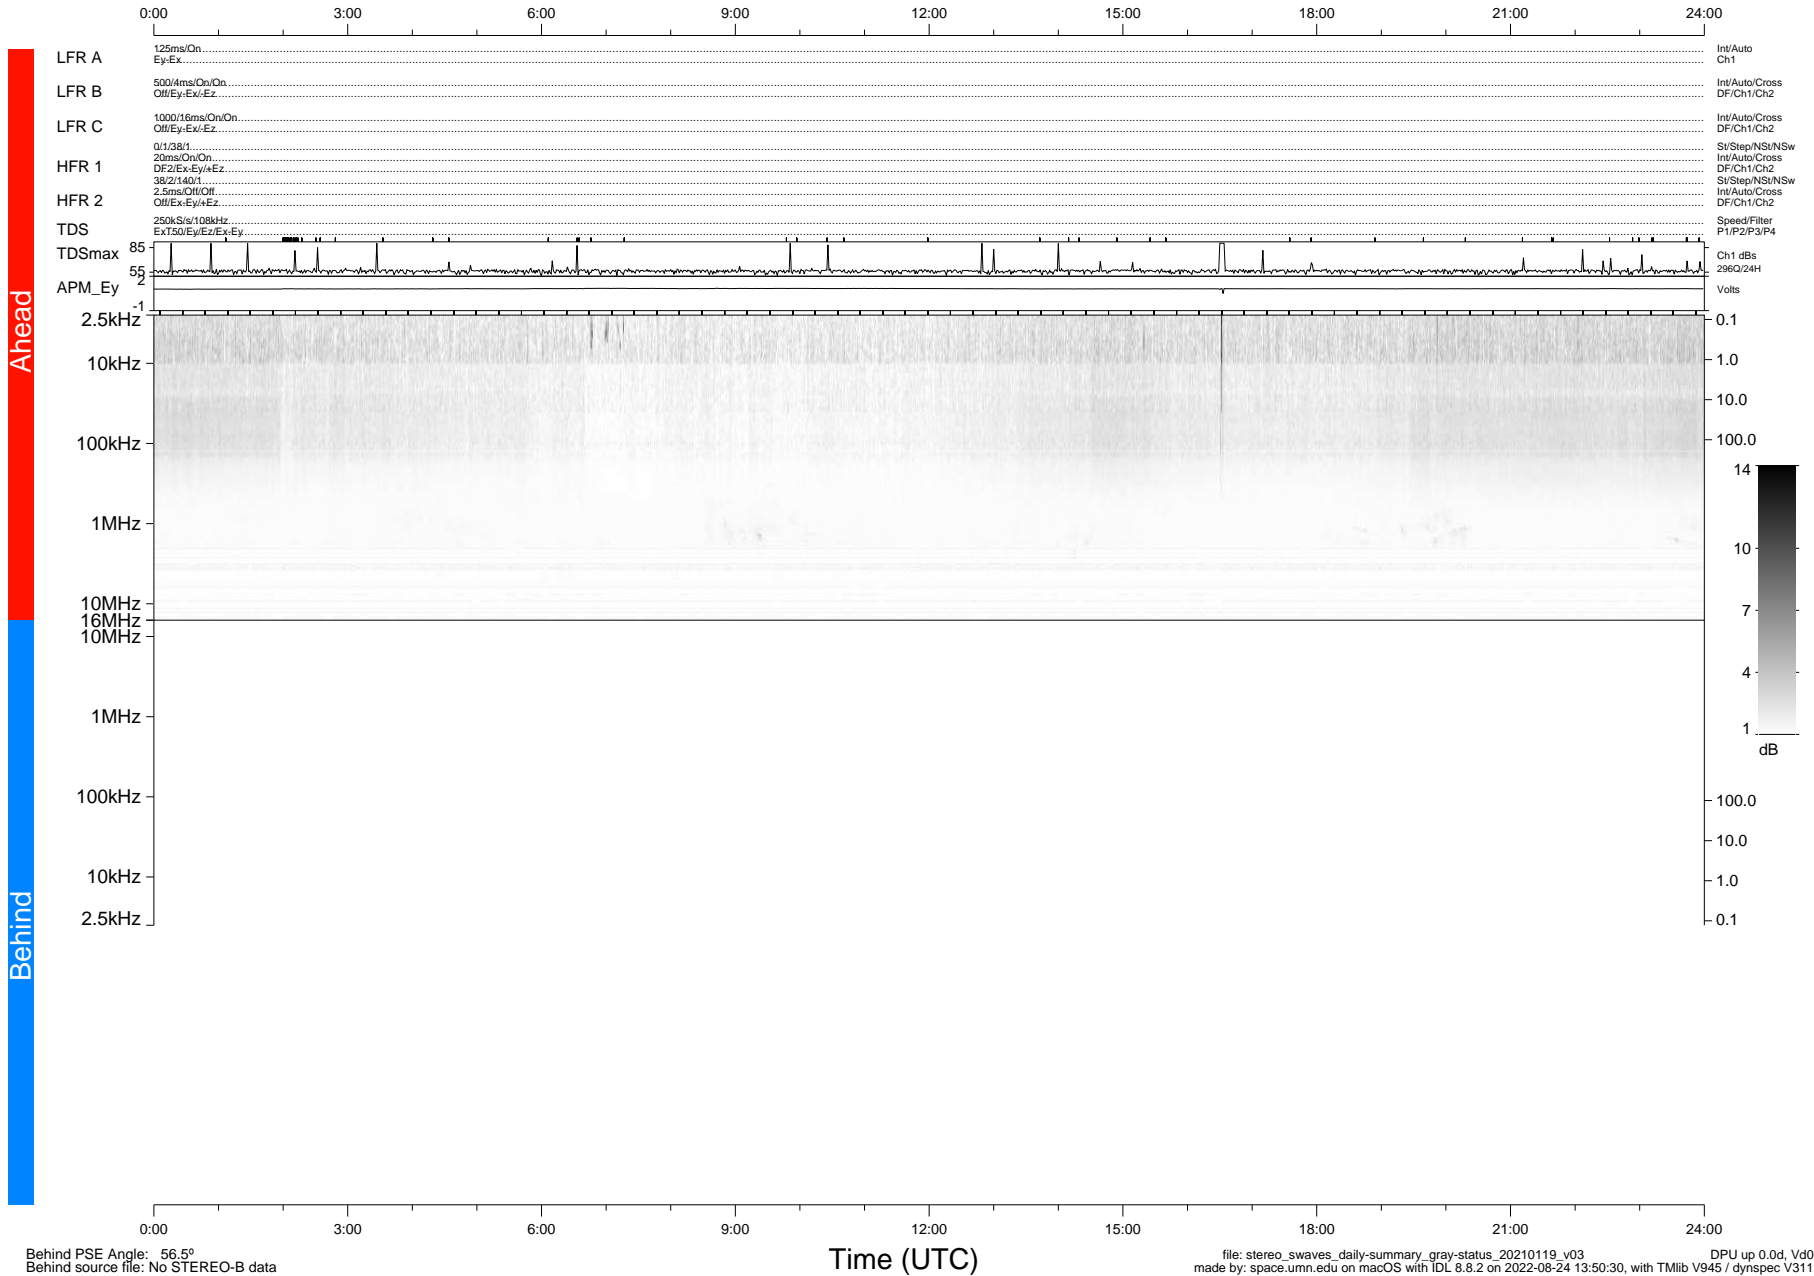

STEREO/WAVES Daily Summary - 19-Jan-2021 (DOY 019)

Ahead source file: swaves_ahead_2021_019_1_05.fin (Recovery: 100.0% HK, 98% Pkts)
 Ahead PSE Angle: -56.5°

DPU up 2022.9d, V412d32

Behind PSE Angle: 56.5°
 Behind source file: No STEREO-B data

file: stereo_swaves_daily-summary_gray-status_20210119_v03
 made by: space.umn.edu on macOS with IDL 8.8.2 on 2022-08-24 13:50:30, with Tlib V945 / dynspec V311
 DPU up 0.0d, Vd0