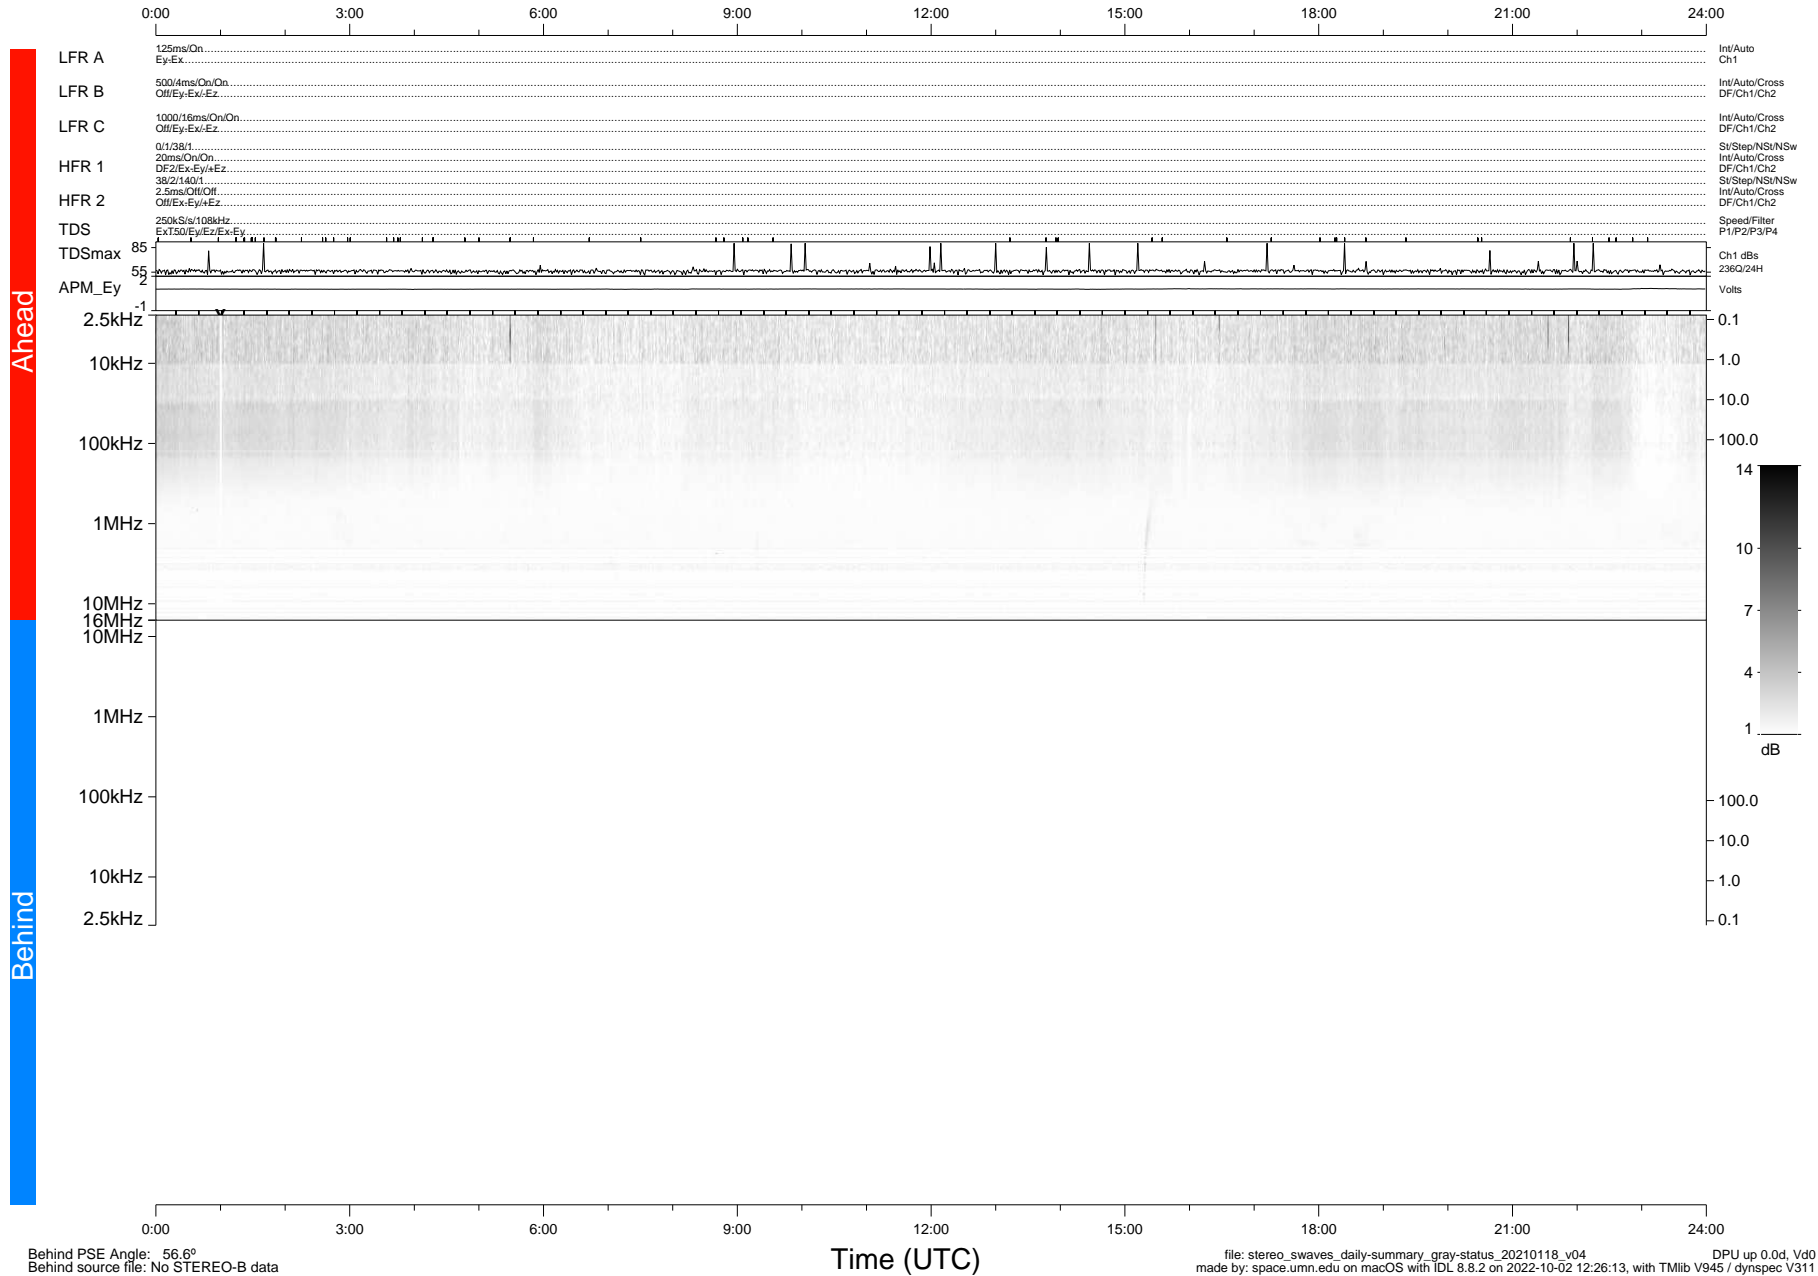

STEREO/WAVES Daily Summary - 18-Jan-2021 (DOY 018)

Ahead source file: swaves_ahead_2021_018_1_05.fin (Recovery: 100.0% HK, 89% Pkts)
 Ahead PSE Angle: -56.6°

DPU up 2021.9d, V412d32

Behind PSE Angle: 56.6°
 Behind source file: No STEREO-B data

file: stereo_swaves_daily-summary_gray-status_20210118_v04
 made by: space.umn.edu on macOS with IDL 8.8.2 on 2022-10-02 12:26:13, with Tlib V945 / dynspec V311
 DPU up 0.0d, Vd0