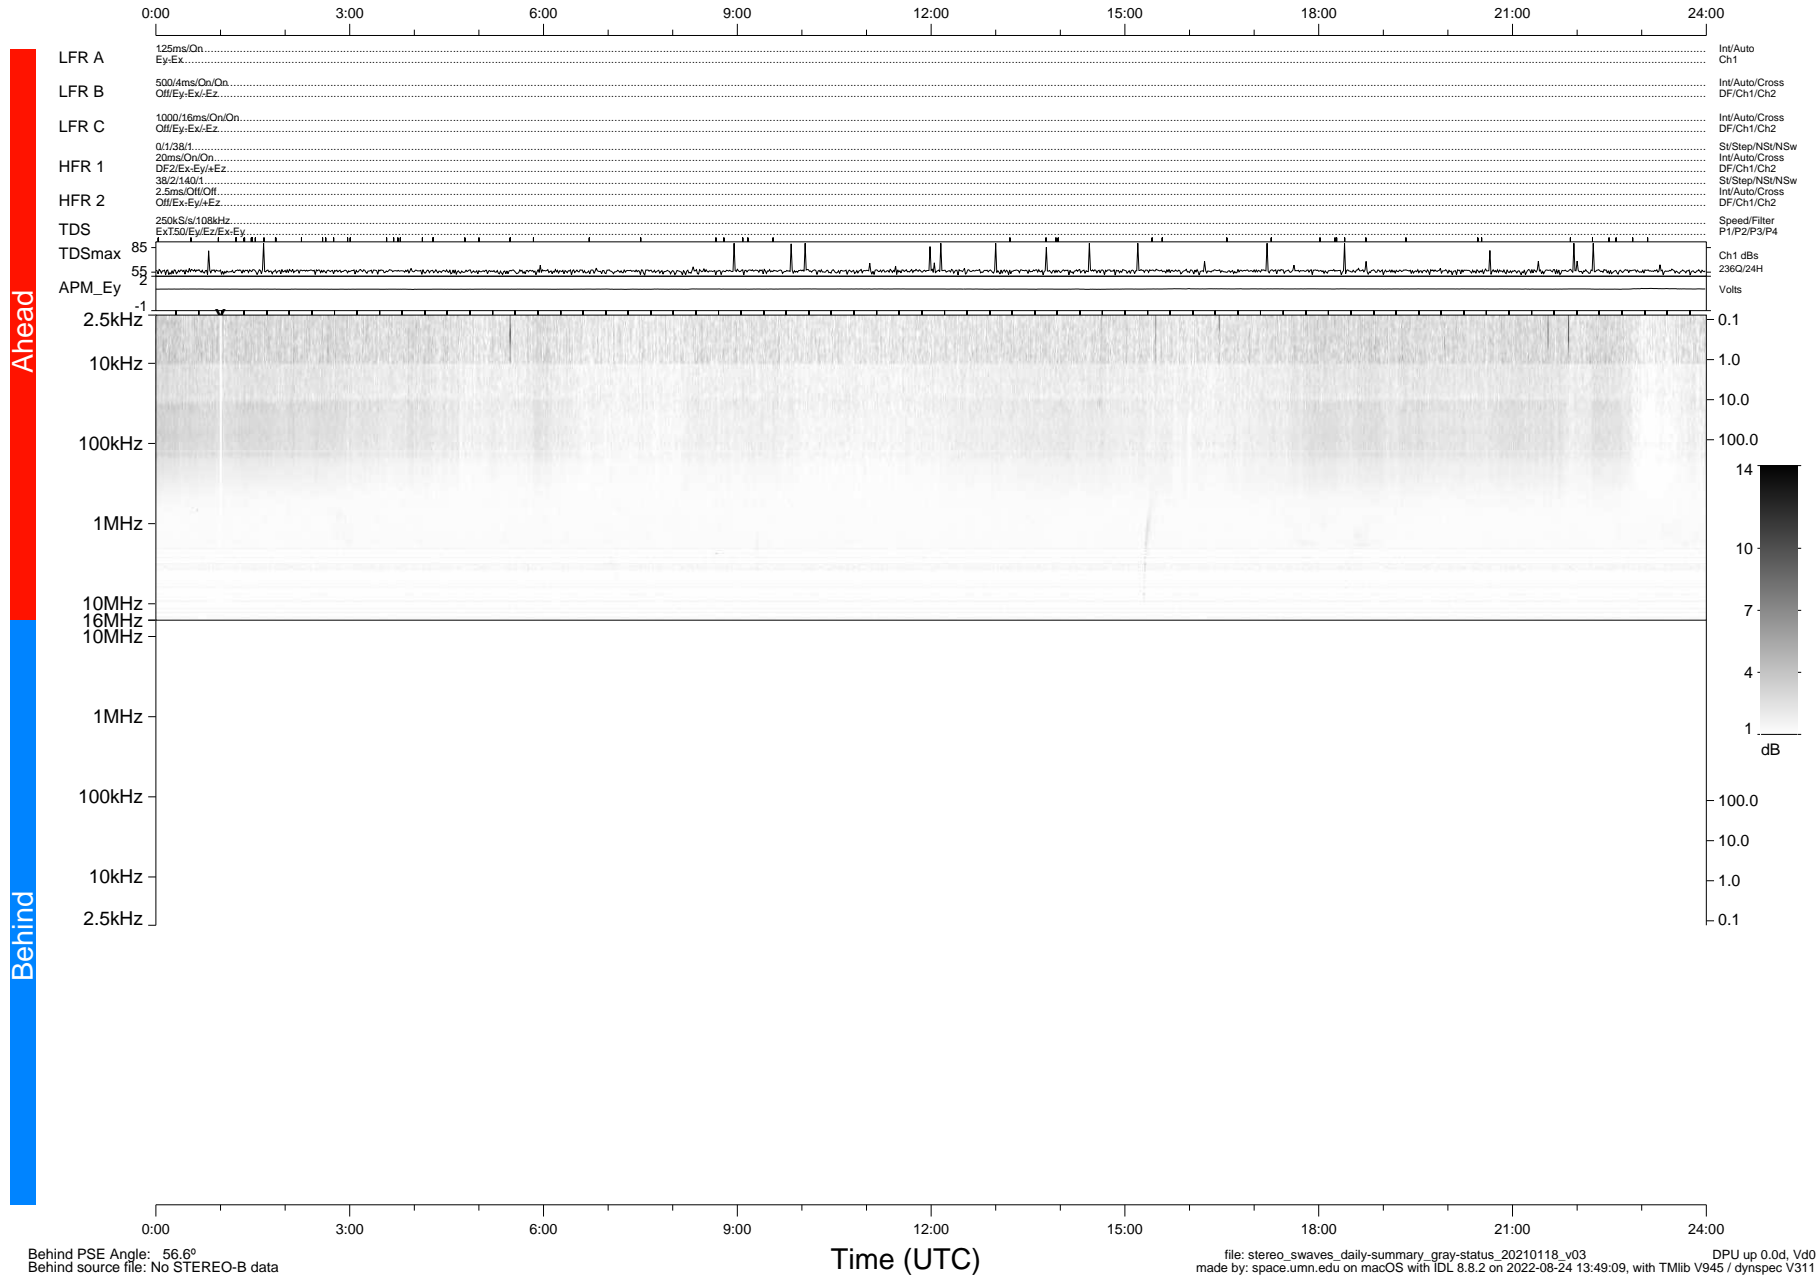

# STEREO/WAVES Daily Summary - 18-Jan-2021 (DOY 018)

Ahead source file: swaves\_ahead\_2021\_018\_1\_05.fin (Recovery: 100.0% HK, 89% Pkts)  
 Ahead PSE Angle: -56.6°

DPU up 2021.9d, V412d32

Behind PSE Angle: 56.6°  
 Behind source file: No STEREO-B data

file: stereo\_swaves\_daily-summary\_gray-status\_20210118\_v03  
 made by: space.umn.edu on macOS with IDL 8.8.2 on 2022-08-24 13:49:09, with TLib V945 / dynspec V311  
 DPU up 0.0d, Vd0