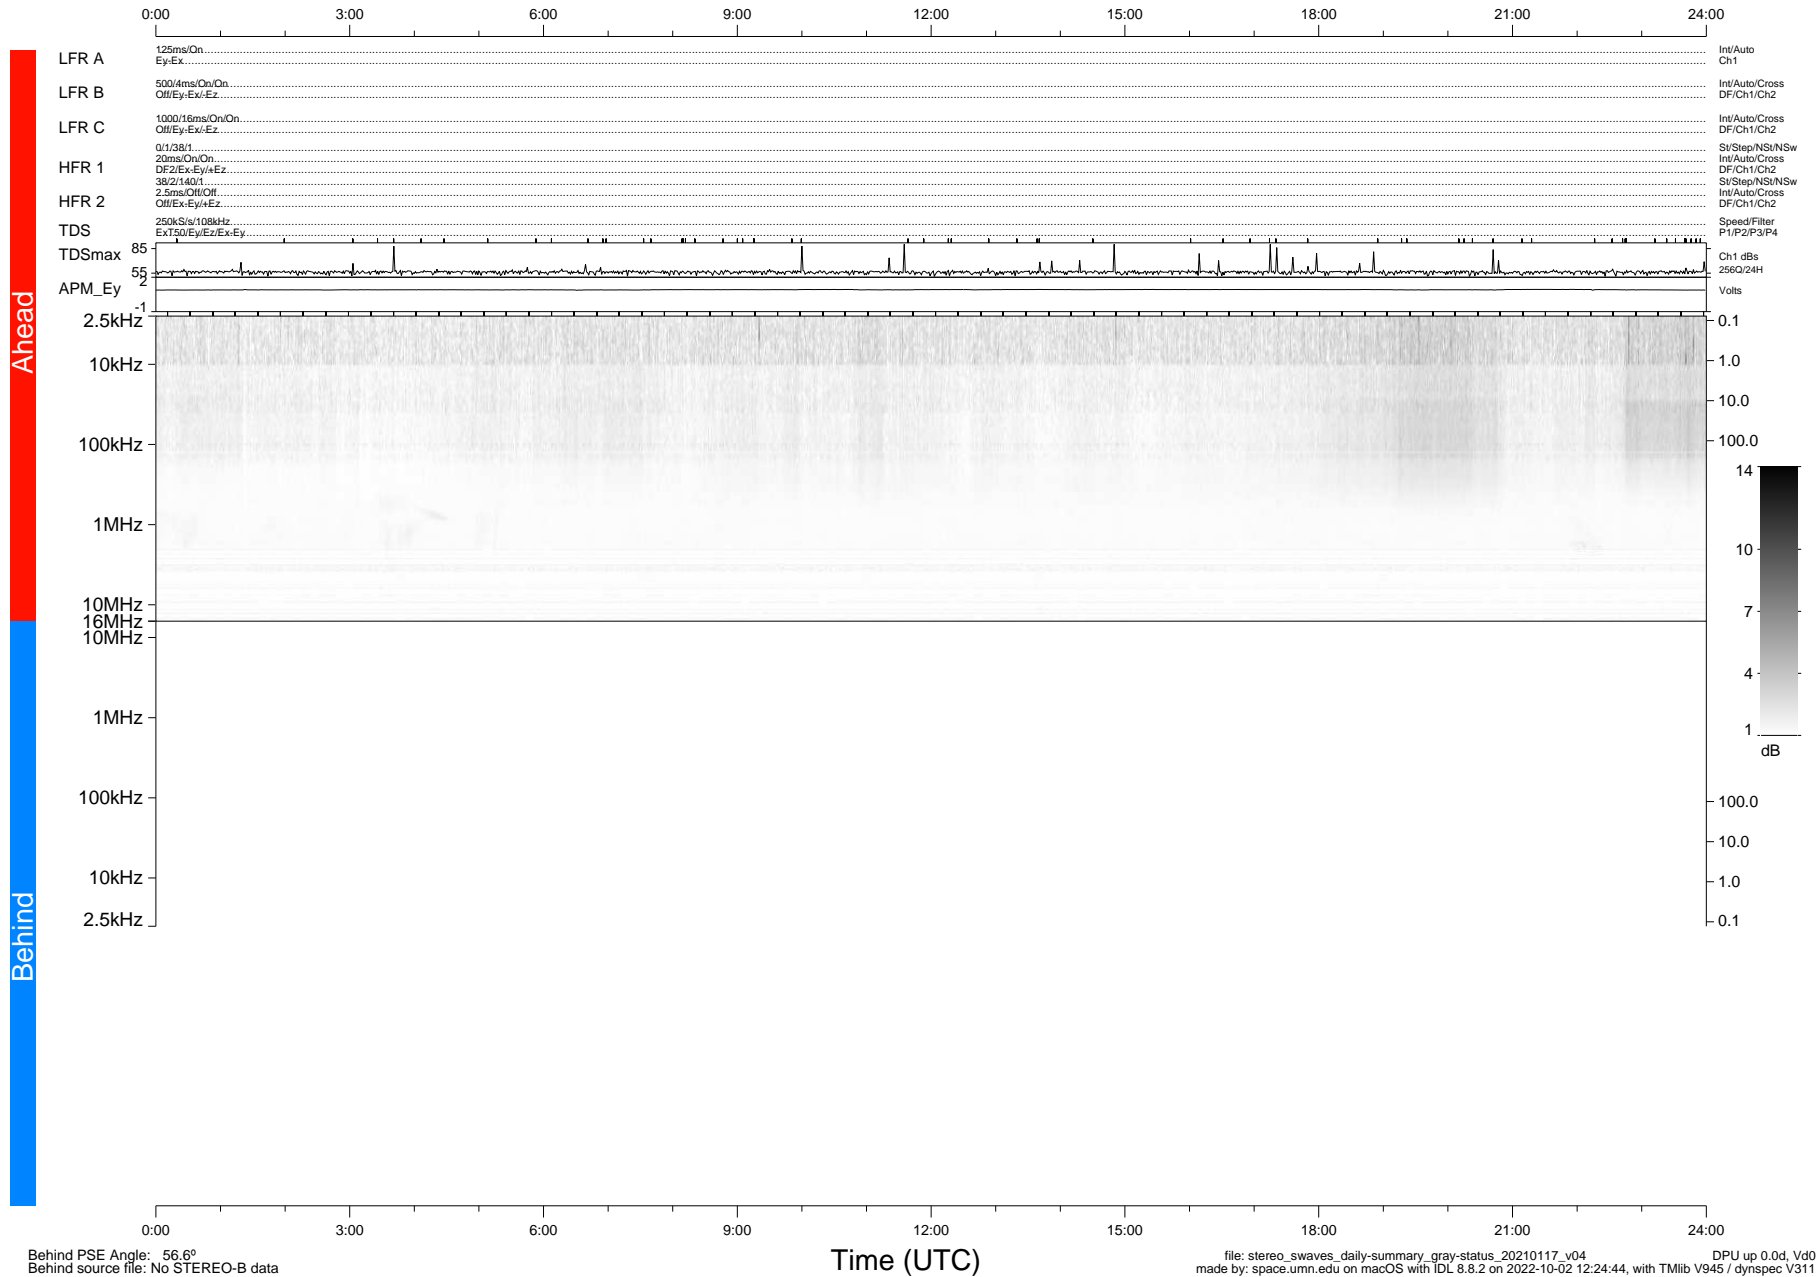

STEREO/WAVES Daily Summary - 17-Jan-2021 (DOY 017)

Ahead source file: swaves_ahead_2021_017_1_05.fin (Recovery: 100.0% HK, 92% Pkts)
 Ahead PSE Angle: -56.6°

DPU up 2020.9d, V412d32

Behind PSE Angle: 56.6°
 Behind source file: No STEREO-B data

file: stereo_swaves_daily-summary_gray-status_20210117_v04
 made by: space.umn.edu on macOS with IDL 8.8.2 on 2022-10-02 12:24:44, with TLib V945 / dynspec V311
 DPU up 0.0d, Vd0