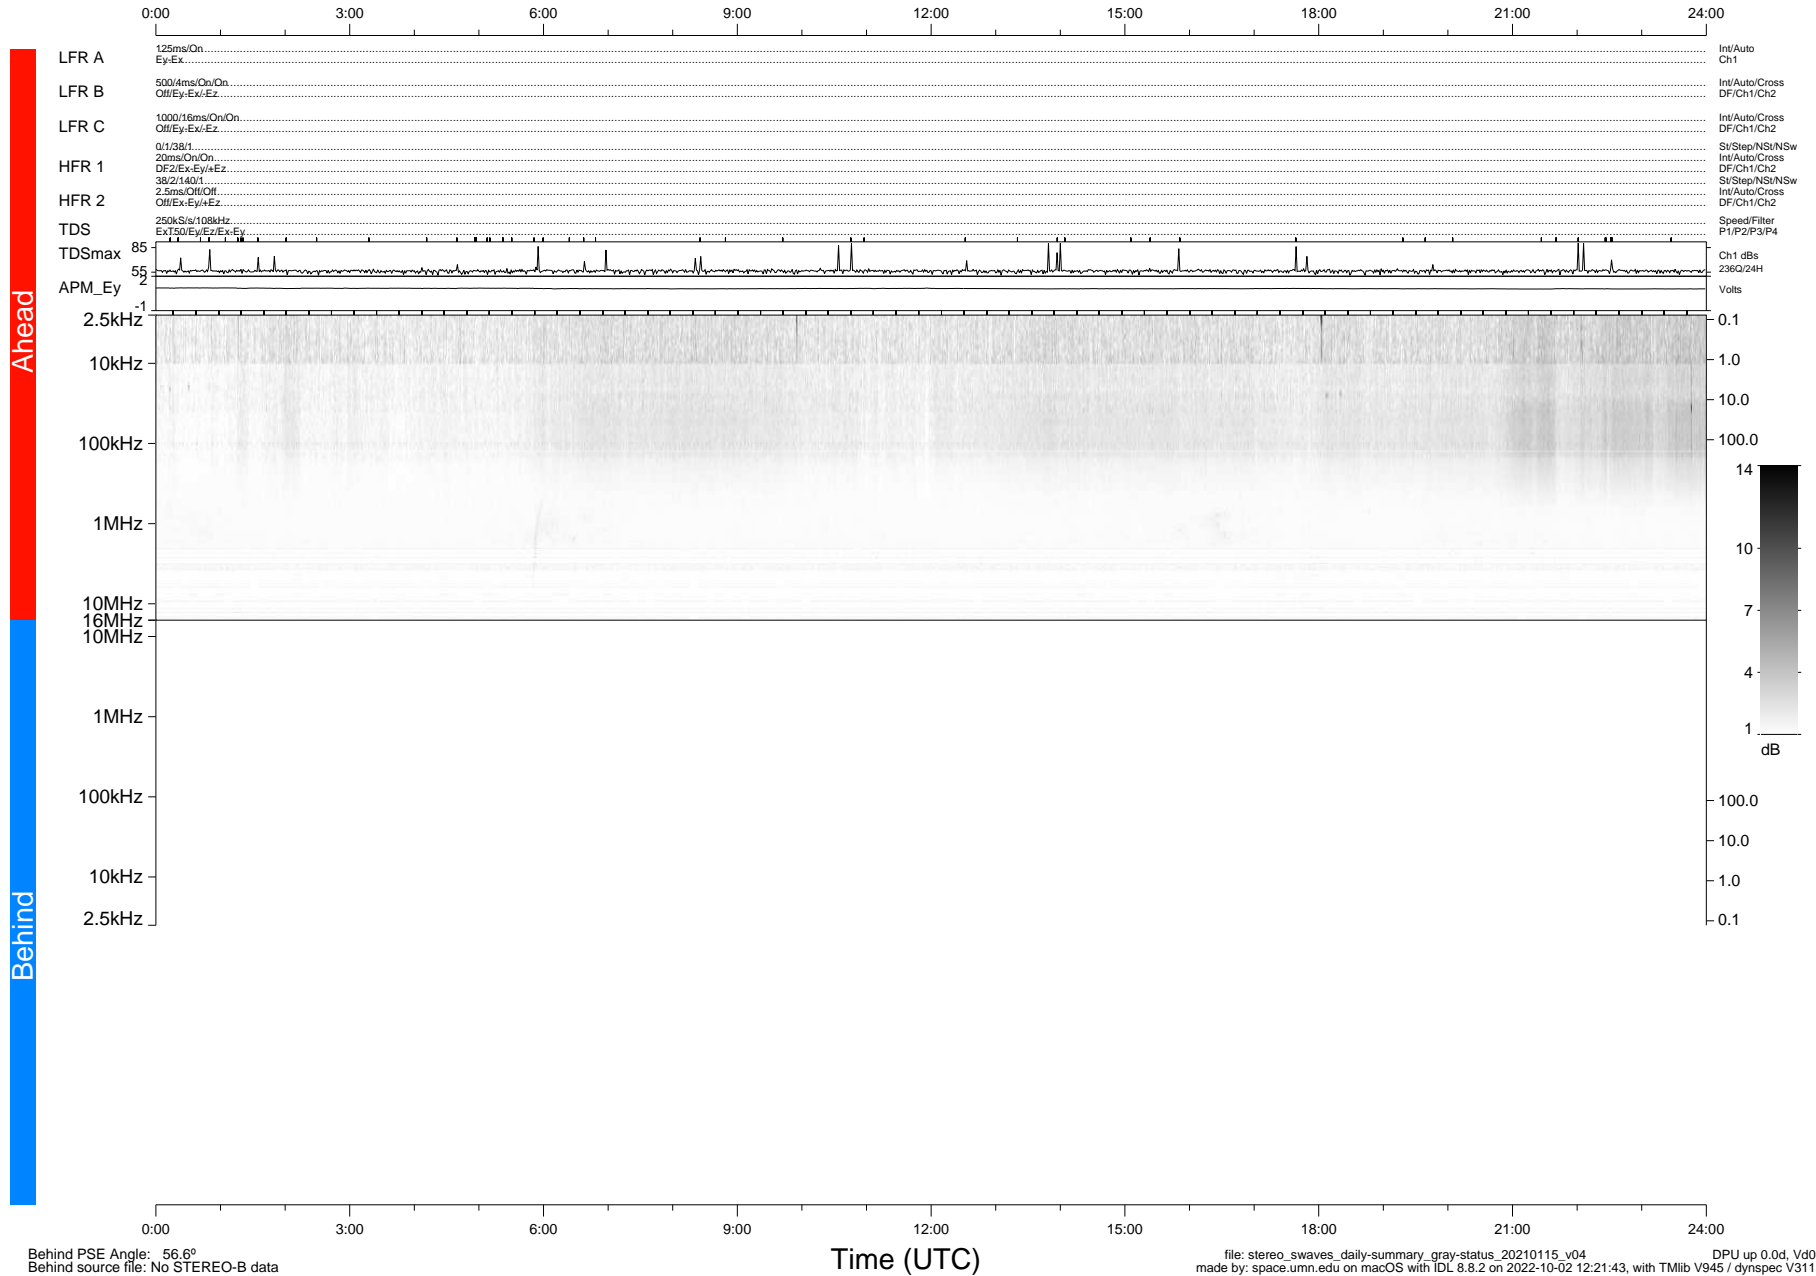

STEREO/WAVES Daily Summary - 15-Jan-2021 (DOY 015)

Ahead source file: swaves_ahead_2021_015_1_05.fin (Recovery: 100.0% HK, 88% Pkts)
 Ahead PSE Angle: -56.7°

DPU up 2018.9d, V412d32

Behind PSE Angle: 56.6°
 Behind source file: No STEREO-B data

file: stereo_swaves_daily-summary_gray-status_20210115_v04
 made by: space.umn.edu on macOS with IDL 8.8.2 on 2022-10-02 12:21:43, with TLib V945 / dynspec V311
 DPU up 0.0d, Vd0