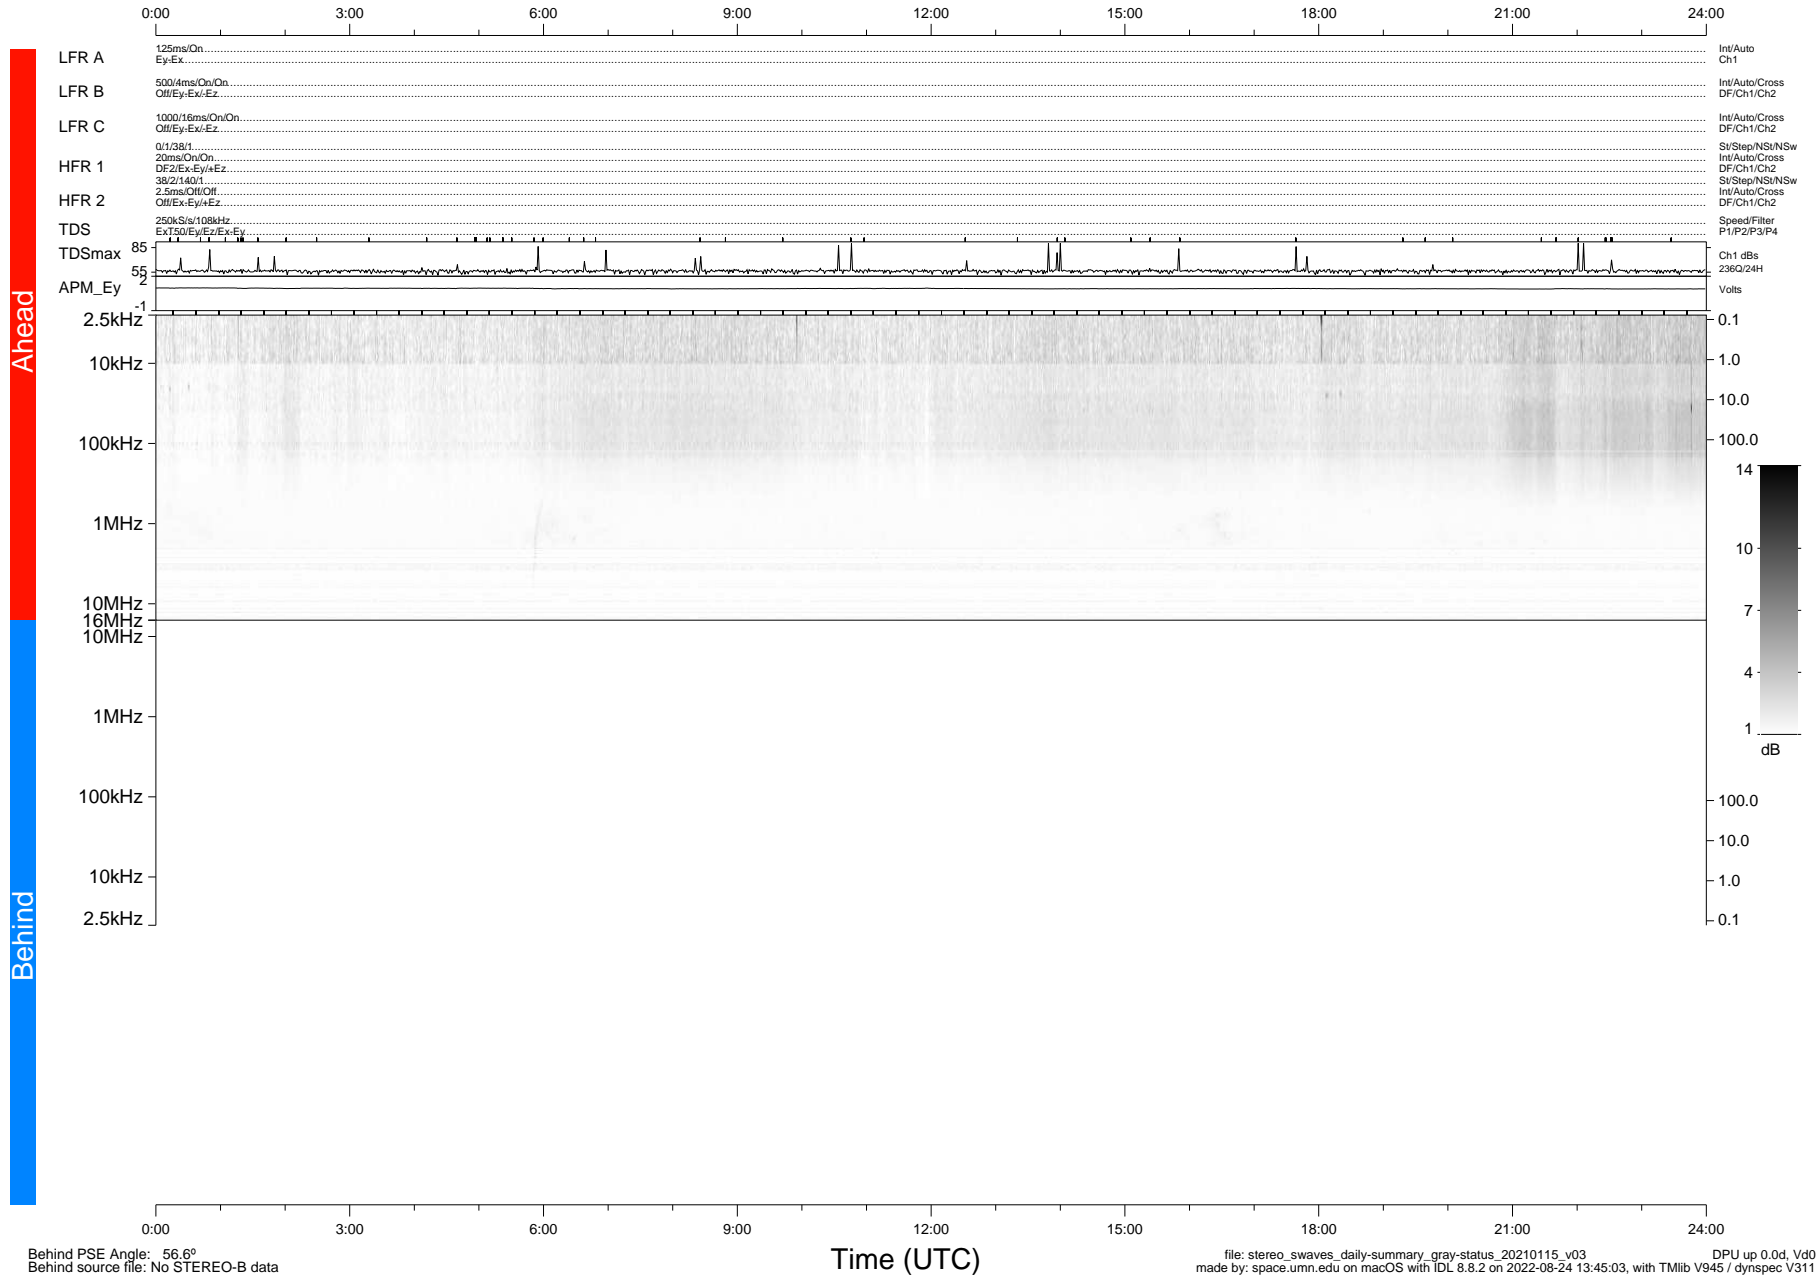

STEREO/WAVES Daily Summary - 15-Jan-2021 (DOY 015)

Ahead source file: swaves_ahead_2021_015_1_05.fin (Recovery: 100.0% HK, 88% Pkts)
 Ahead PSE Angle: -56.7°

DPU up 2018.9d, V412d32

Behind PSE Angle: 56.6°
 Behind source file: No STEREO-B data

file: stereo_swaves_daily-summary_gray-status_20210115_v03
 made by: space.umn.edu on macOS with IDL 8.8.2 on 2022-08-24 13:45:03, with TLib V945 / dynspec V311
 DPU up 0.0d, Vd0