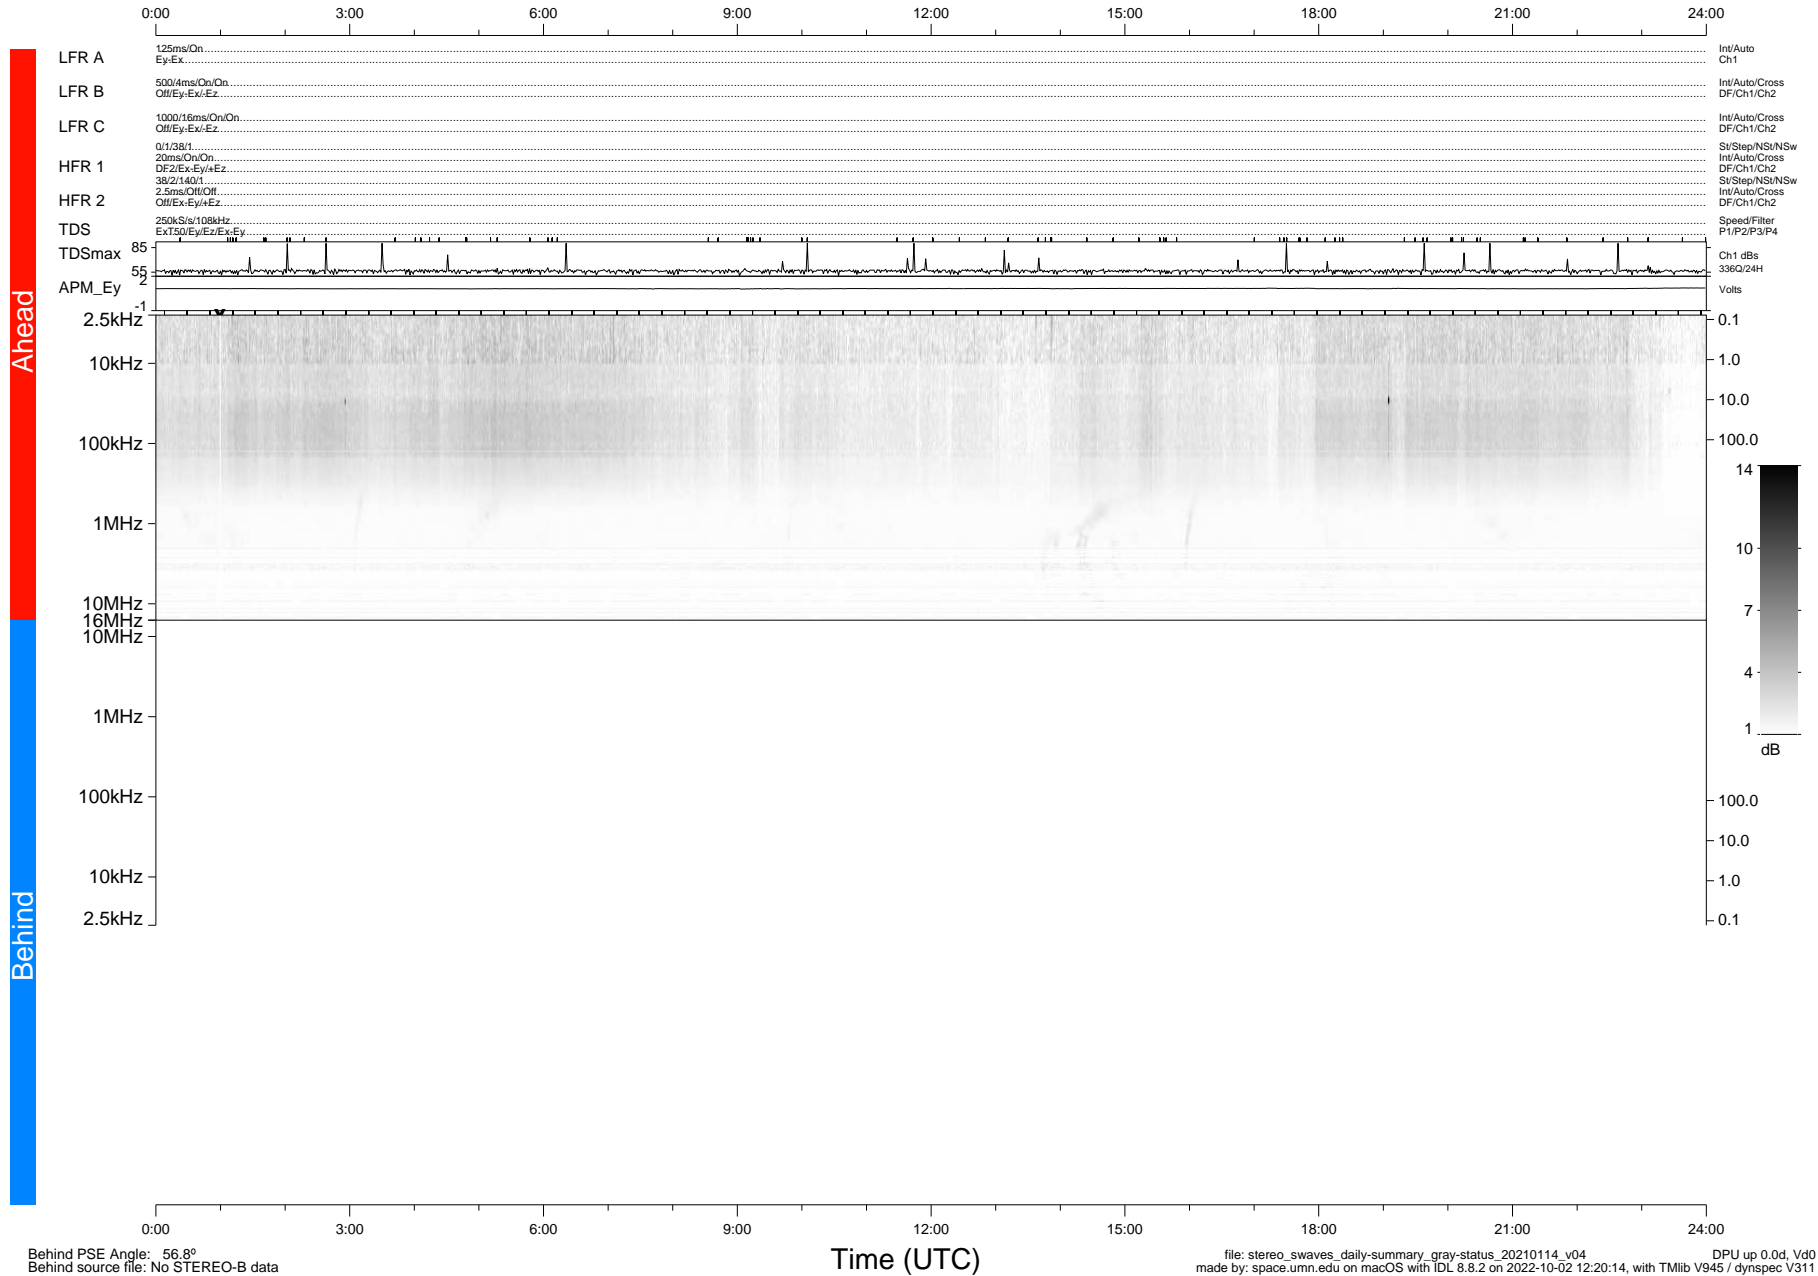

STEREO/WAVES Daily Summary - 14-Jan-2021 (DOY 014)

Ahead source file: swaves_ahead_2021_014_1_05.fin (Recovery: 100.0% HK, 104% Pkts)
 Ahead PSE Angle: -56.6°

DPU up 2017.9d, V412d32

Behind PSE Angle: 56.8°
 Behind source file: No STEREO-B data

file: stereo_swaves_daily-summary_gray-status_20210114_v04
 made by: space.umn.edu on macOS with IDL 8.8.2 on 2022-10-02 12:20:14, with Tlib V945 / dynspec V311
 DPU up 0.0d, Vd0